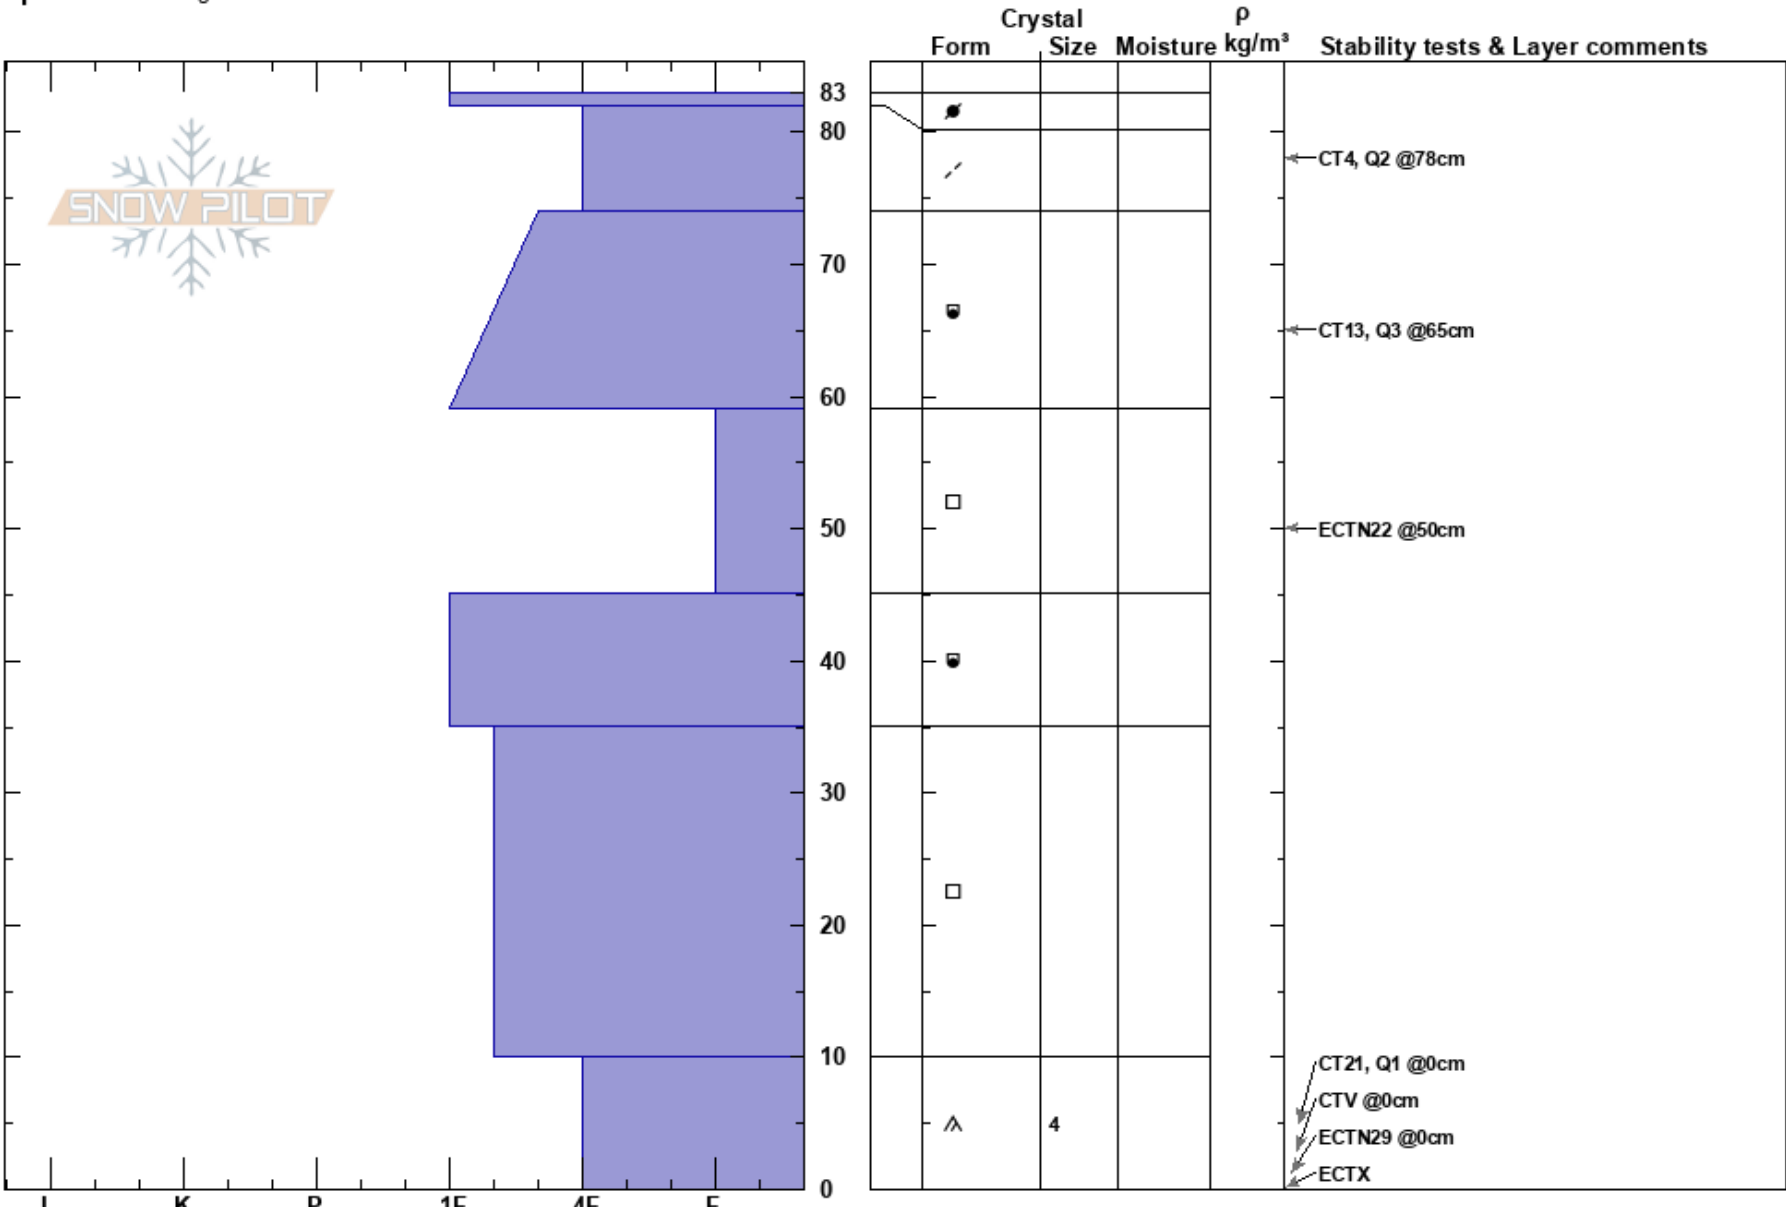

Union Peak 2
 Gore Range
 CO
Elevation:
Aspect: NE
Specifics: Pit dug in a Ski Area

Olivia Andreozzi
 12/22/2020 - 2:00pm
Co-ord:
Slope Angle: 29°
Wind Loading:

Stability:
Air Temperature: -4°C
Sky Cover: SCT
Precipitation: NO
Wind: Moderate

HS:83
PF:45
PS:20
 59-45cm: Problematic layer

Notes: