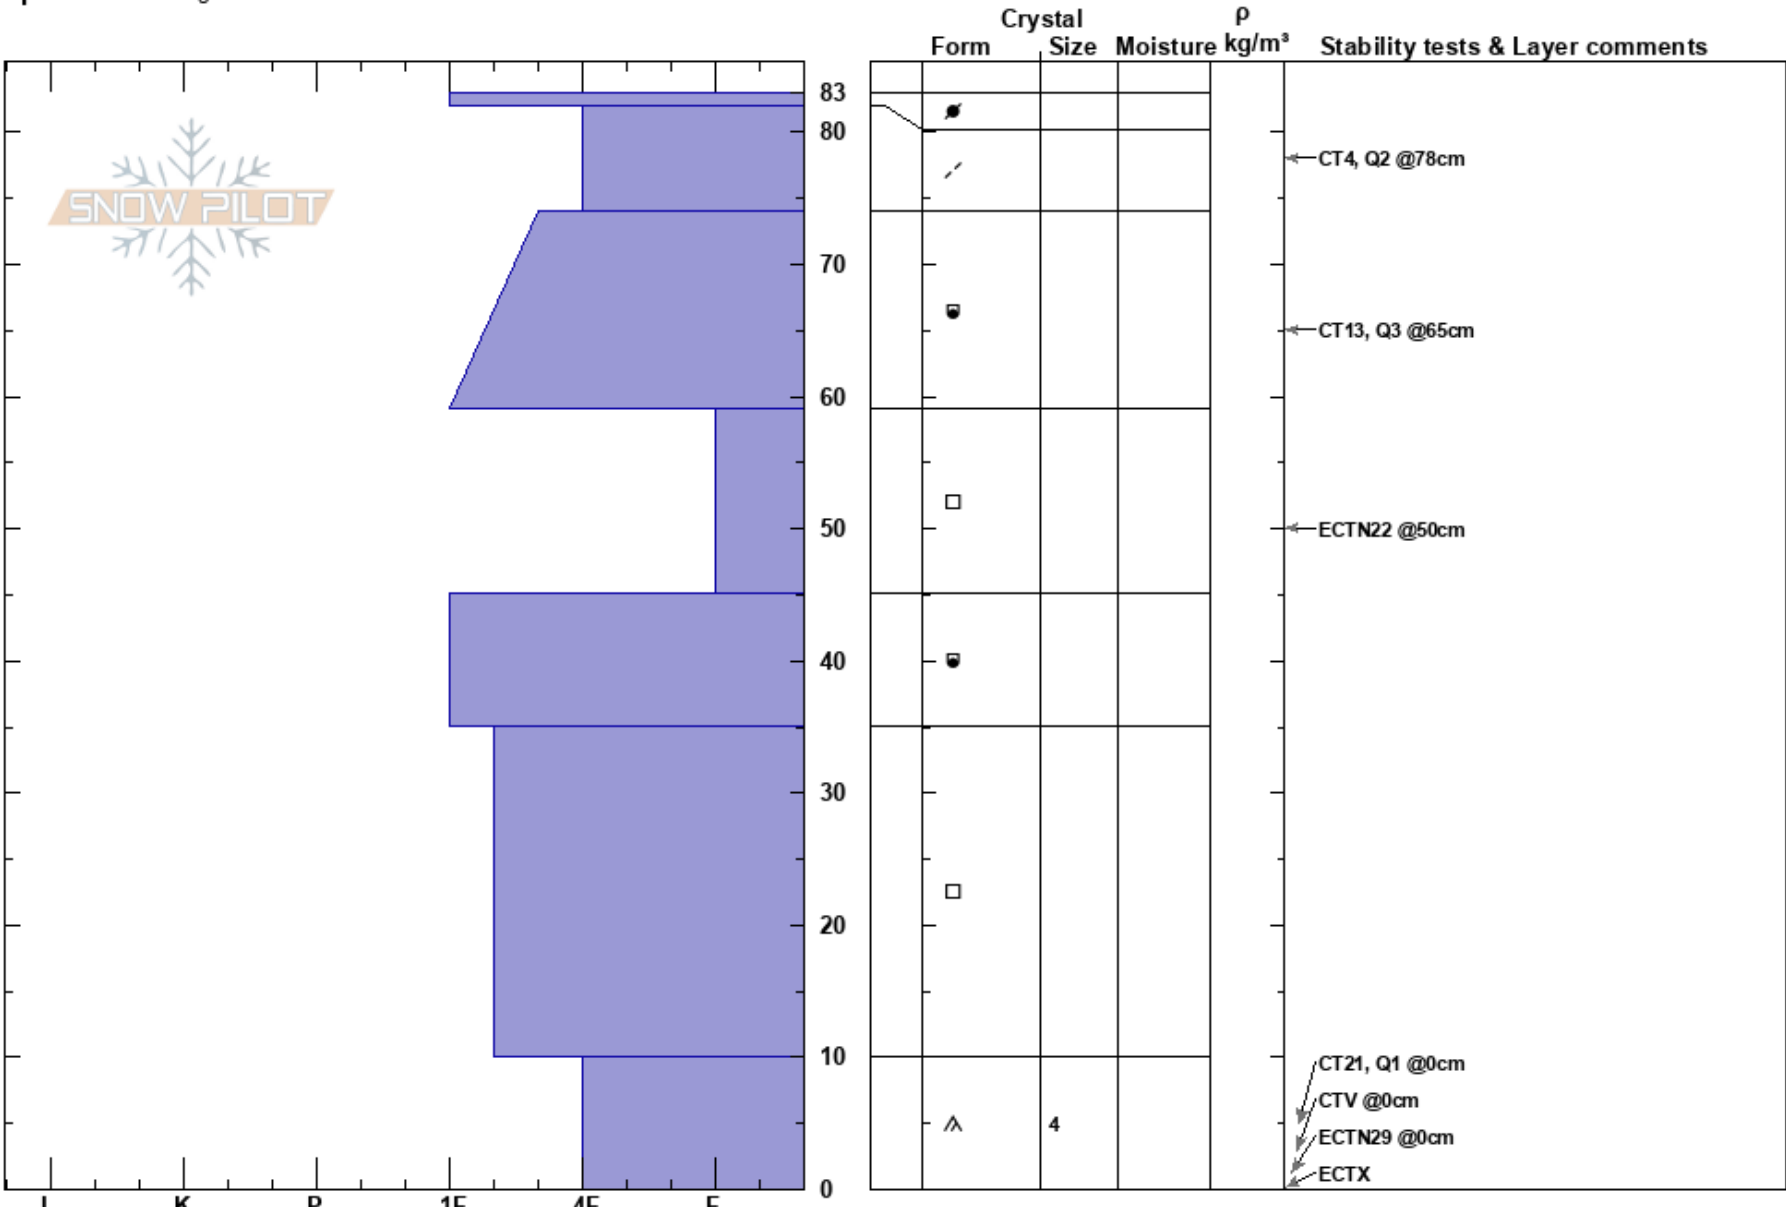

Union Peak 2  
 Gore Range  
 CO  
**Elevation:**  
**Aspect:** NE  
**Specifics:** Pit dug in a Ski Area

Olivia Andreozzi  
 12/22/2020 - 2:00pm  
**Co-ord:**  
**Slope Angle:** 29°  
**Wind Loading:**

**Stability:**  
**Air Temperature:** -4°C  
**Sky Cover:** SCT  
**Precipitation:** NO  
**Wind:** Moderate

**HS:**83  
**PF:**45  
**PS:**20  
 59-45cm: Problematic layer

Notes: