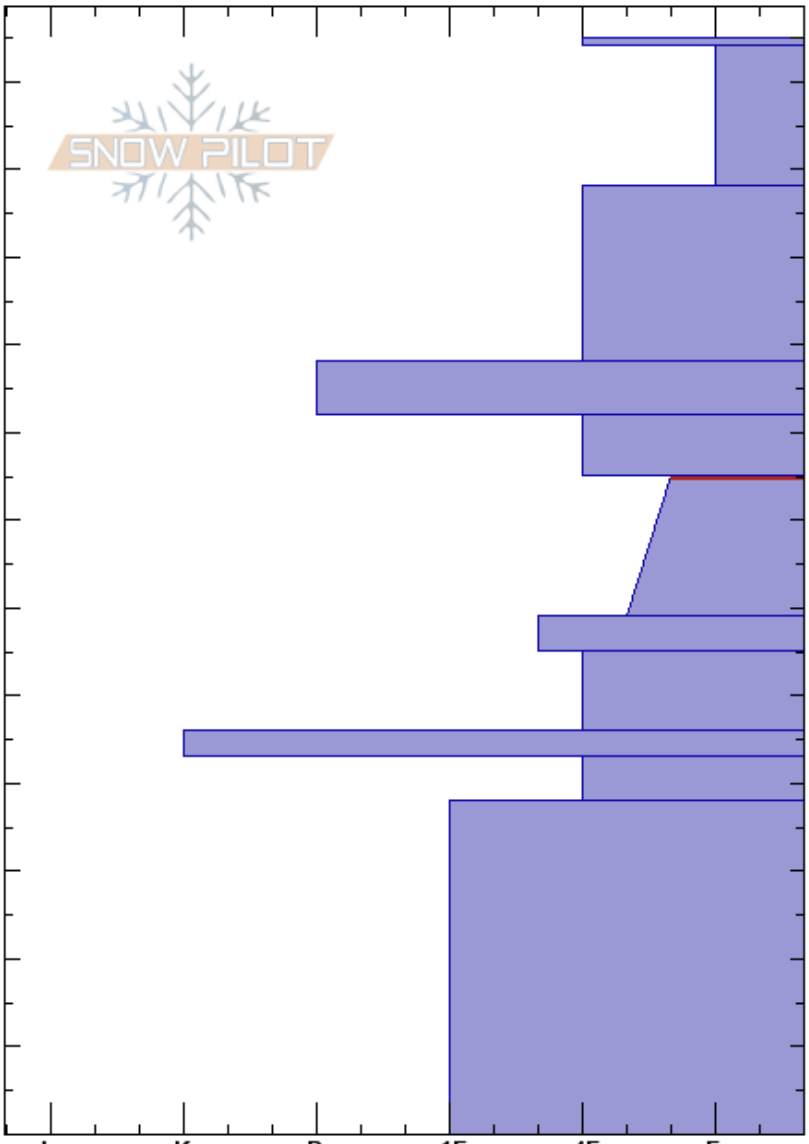

NTL NE Aspect  
 Sangre de Cristo Range  
 NM  
 Elevation: 11400 ft  
 Aspect: 35°  
 Specifics: Collapsing, localized; Cracking

Andy Bond  
 12/22/2020 - 11:00am  
 Co-ord:  
 Slope Angle: 28°  
 Wind Loading:

Stability:  
 Air Temperature:  
 Sky Cover: SCT  
 Precipitation: NO  
 Wind: Light Breeze

HS: 125  
 PF: 80  
 PS: 30  
 75-59cm: Problematic layer  
 59-55cm: decomposing

Layer Notes:

Crystal Form	Crystal Size	Moisture	$\rho$ kg/m <sup>3</sup>	Stability tests & Layer comments
☐				
•				
/ (☐)	0.3-0.5			
/	0.3			
•				
☐	0.5-1			←ECTP12 @72cm
☉☉				59-55cm: decomposing
☐ (⚡)	0.5-1			
■				
☐	1-2			
☐	1-2			