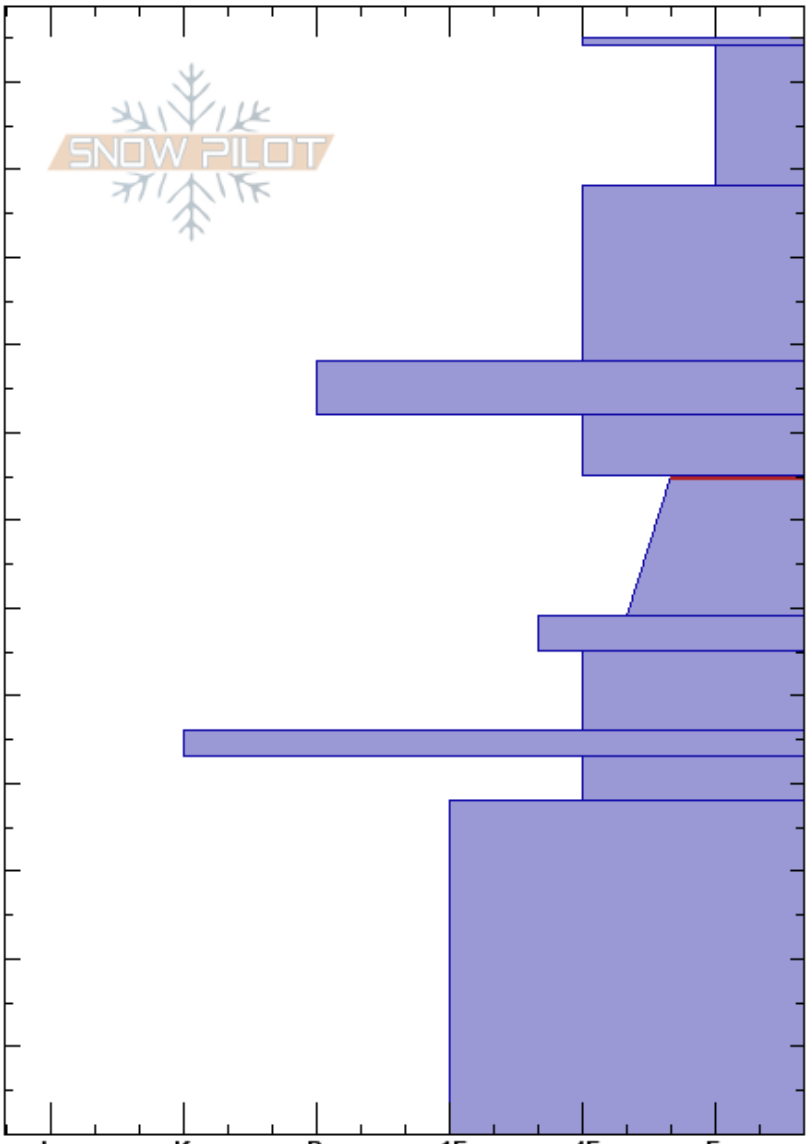

NTL NE Aspect
 Sangre de Cristo Range
 NM
 Elevation: 11400 ft
 Aspect: 35°
 Specifics: Collapsing, localized; Cracking

Andy Bond
 12/22/2020 - 11:00am
 Co-ord:
 Slope Angle: 28°
 Wind Loading:

Stability:
 Air Temperature:
 Sky Cover: SCT
 Precipitation: NO
 Wind: Light Breeze

HS: 125
 PF: 80
 PS: 30
 75-59cm: Problematic layer
 59-55cm: decomposing

Layer Notes:

Crystal Form	Crystal Size	Moisture	ρ kg/m ³	Stability tests & Layer comments
☐				
•				
/ (☐)	0.3-0.5			
/	0.3			
•				
☐	0.5-1			←ECTP12 @72cm
⊙⊙				59-55cm: decomposing
☐ (⋆)	0.5-1			
■				
☐	1-2			
☐	1-2			