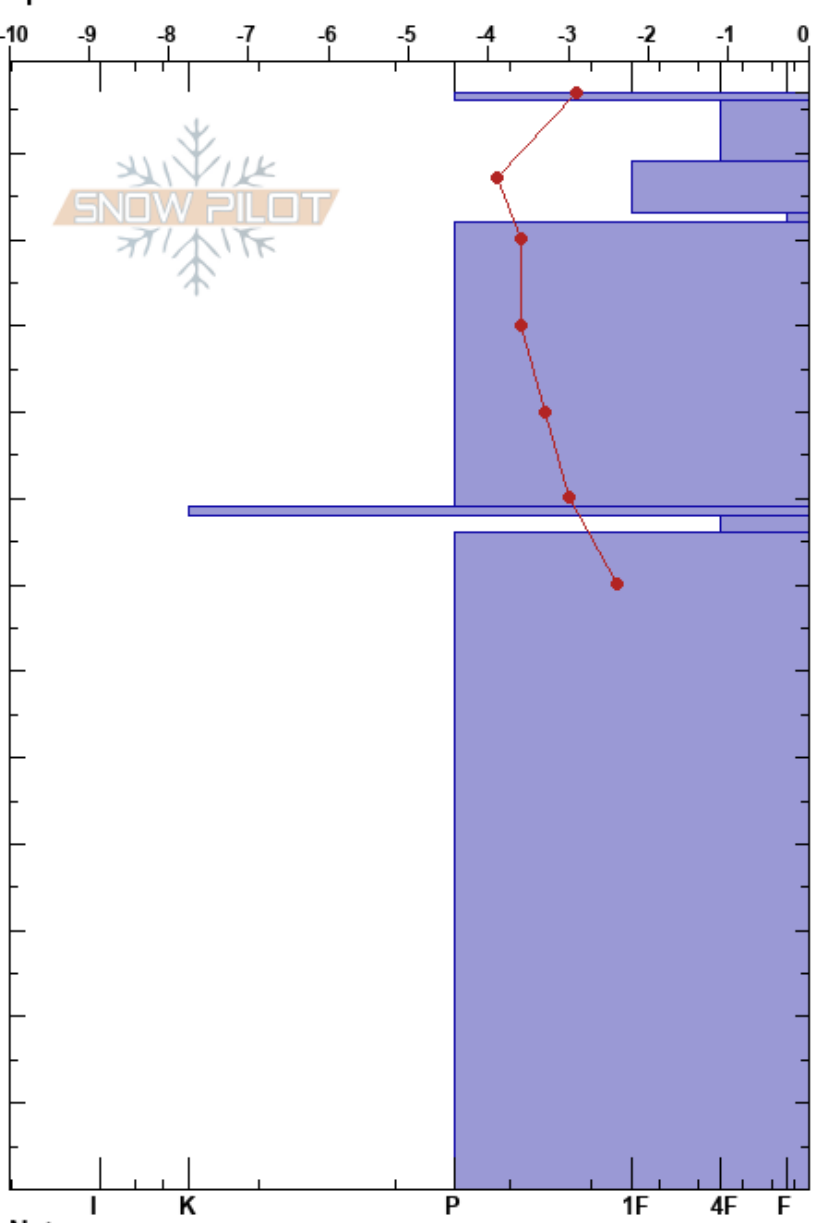

Ottfjället NO
 Våådalen
 Sweden
Elevation: 975 m
Aspect: NE
Specifics:

Oskar Brodén
 22/12/2020 - 11:42
Co-ord:
Slope Angle: 34°
Wind Loading: no

Stability: **HS:**127 **Layer Notes:**
Air Temperature: -2.7°C **PF:**7
Sky Cover: SCT
Precipitation: NO
Wind: SE Moderate

Height (cm)	Crystal		Moisture	ρ kg/m ³	Stability tests & Layer comments
	Form	Size			
127	∇	3			
120	⊙	1.5			
110	•	1			
110	∇	1.5			← ECTN12 @113cm
100	•	0.5			
80	⊙				
80	⊖	1.5			
40	•	0.5			

Notes: