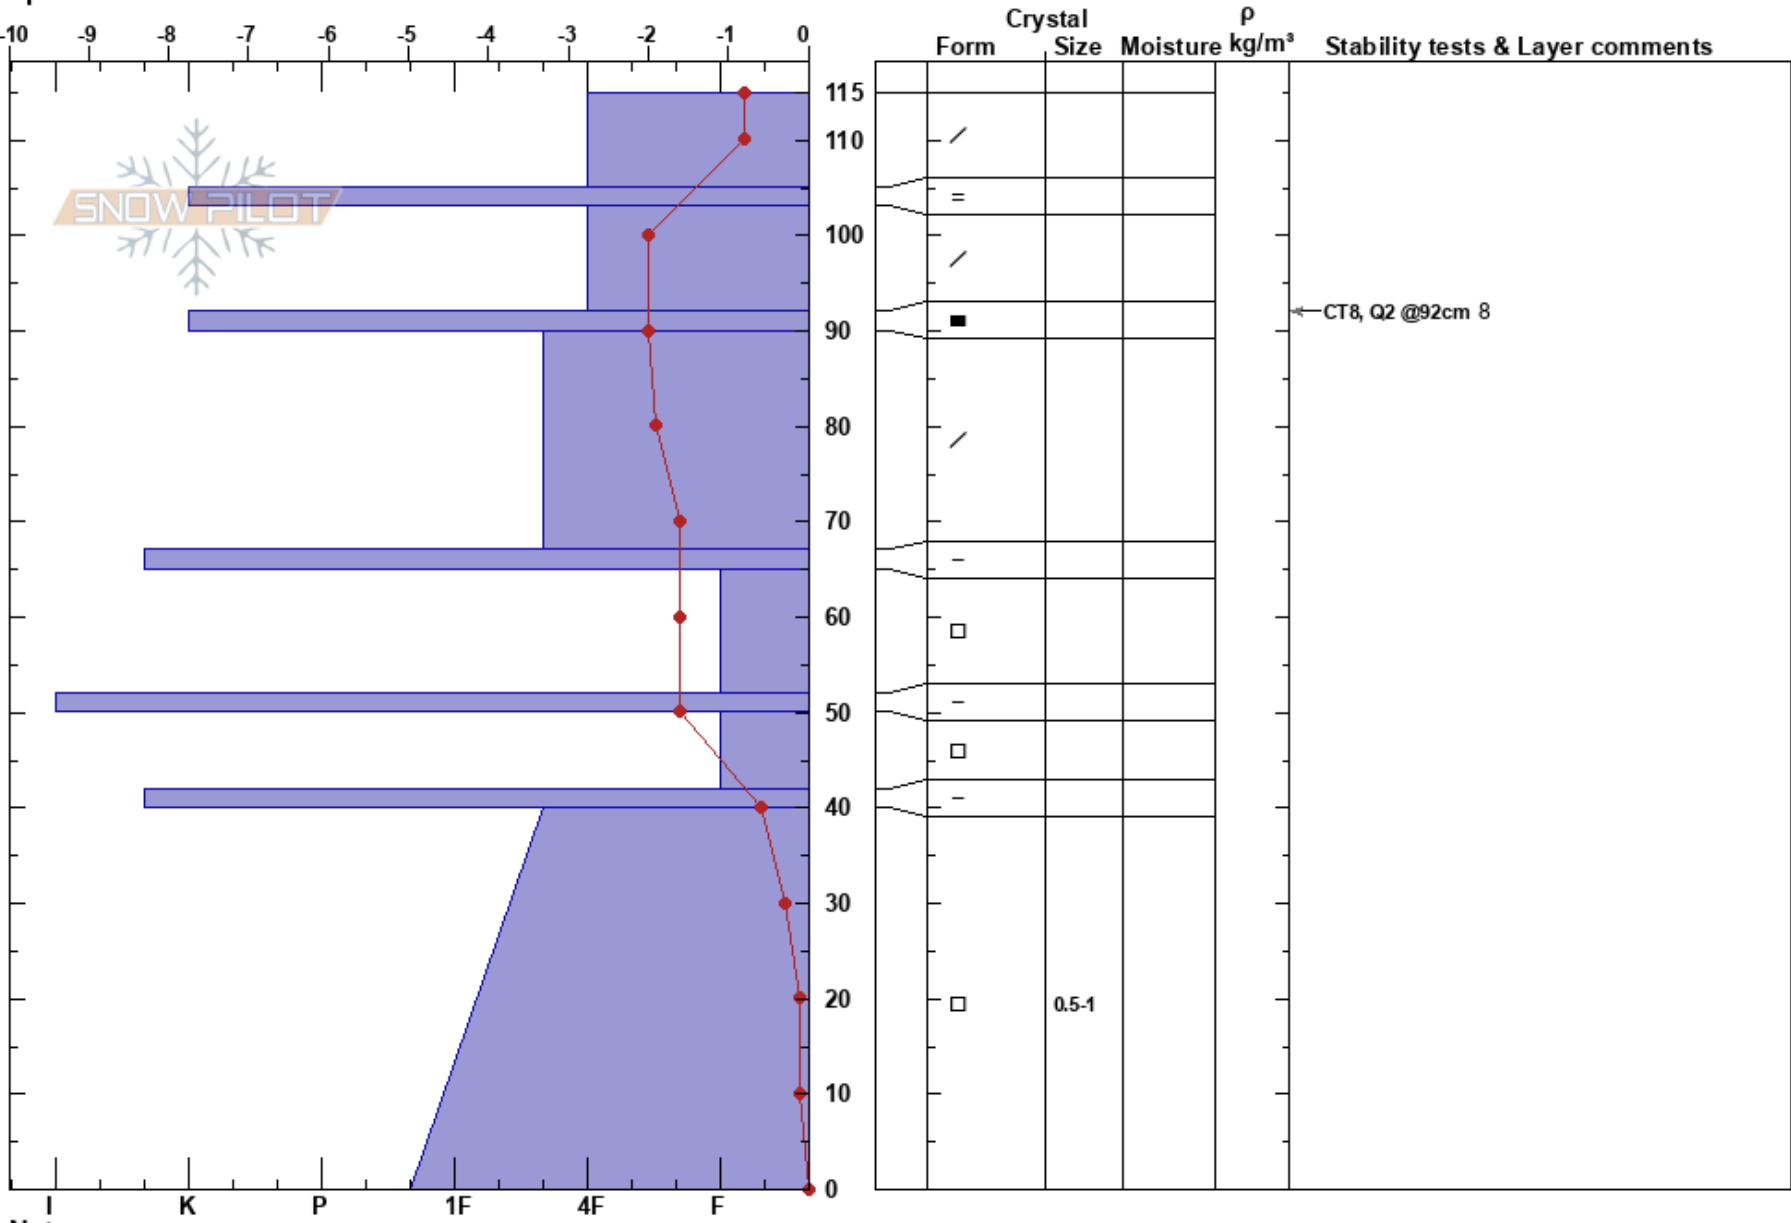

Blue Mtn
 Selkirk Mtns
 ID
 Elevation: 6220 ft
 Aspect: 240°
 Specifics:

Jeff Thompson
 12/21/2020 - 10:00am
 Co-ord:
 Slope Angle: 26°
 Wind Loading: previous

Stability:
 Air Temperature: 1°C
 Sky Cover: OVC
 Precipitation: RS
 Wind: SW Moderate

HS:115
 PF:50 92-90cm:Problematic layer
 PS:30

Notes: