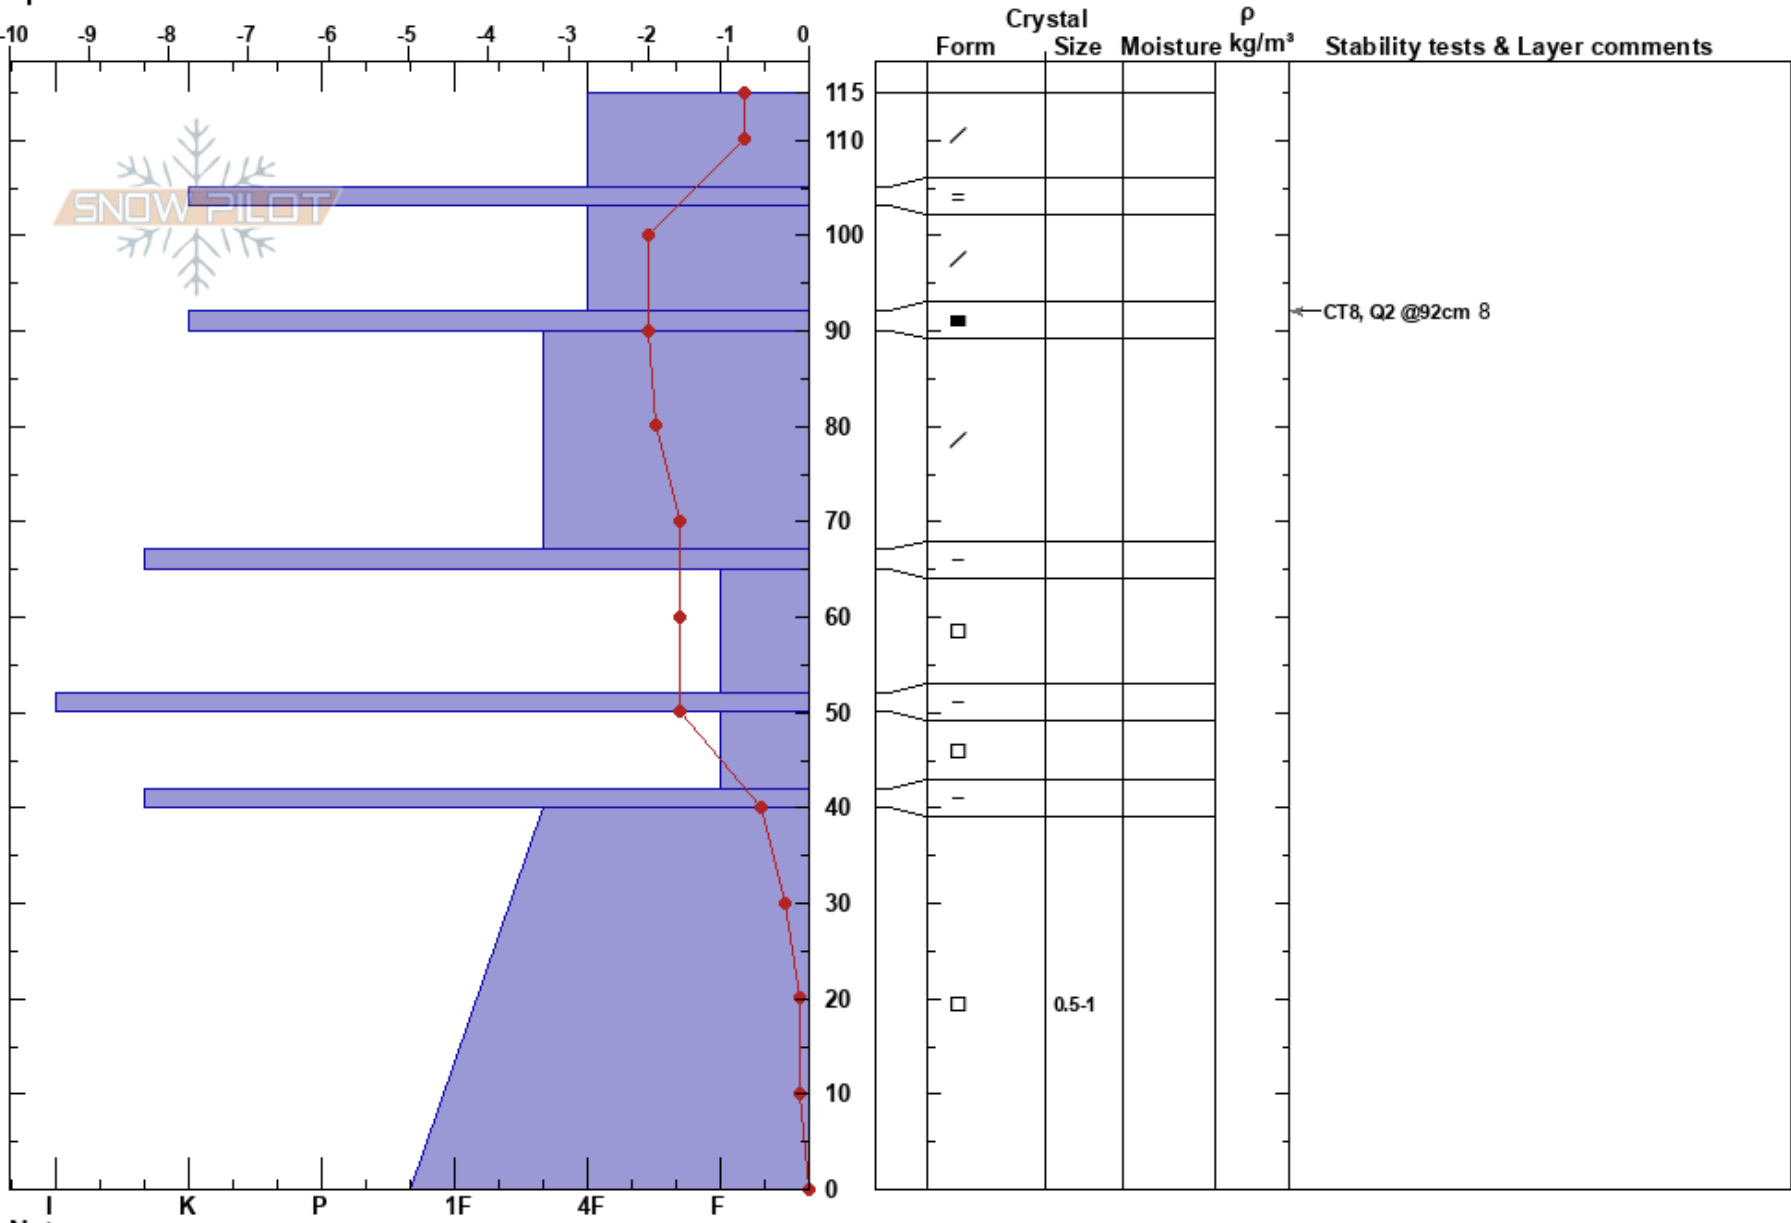

Blue Mtn
 Selkirk Mtns
 ID
 Elevation: 6220 ft
 Aspect: 240°
 Specifics:

Jeff Thompson
 12/21/2020 - 10:00am
 Co-ord:
 Slope Angle: 26°
 Wind Loading: previous

Stability:
 Air Temperature: 1°C
 Sky Cover: OVC
 Precipitation: RS
 Wind: SW Moderate
 HS:115
 PF:50
 PS:30
 92-90cm:Problematic layer