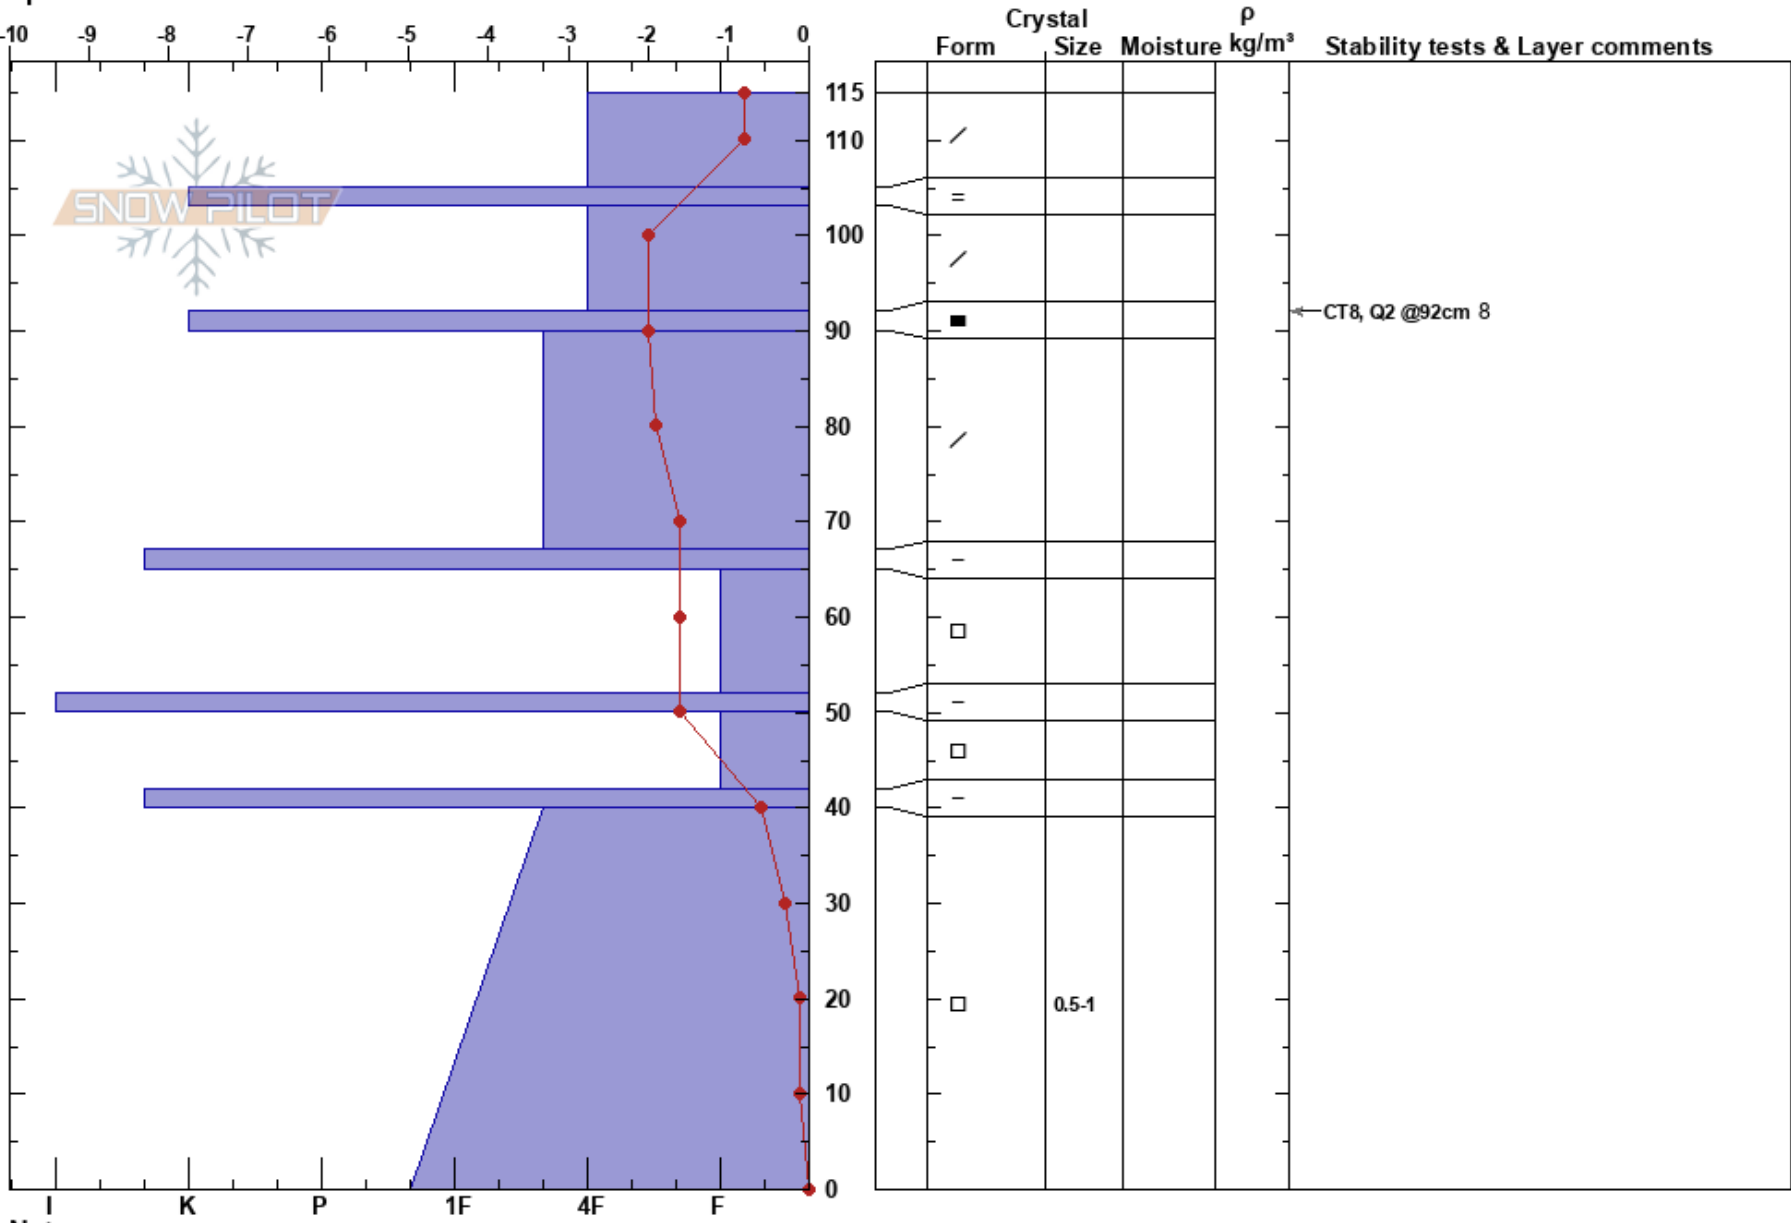

Blue Mtn
 Selkirk Mtns
 ID
 Elevation: 6220 ft
 Aspect: 240°
 Specifics:

Jeff Thompson
 12/21/2020 - 10:00am
 Co-ord:
 Slope Angle: 26°
 Wind Loading: previous

Stability:
 Air Temperature: 1°C
 Sky Cover: OVC
 Precipitation: RS
 Wind: SW Moderate

HS:115
 PF:50
 PS:30
 92-90cm:Problematic layer

Notes: