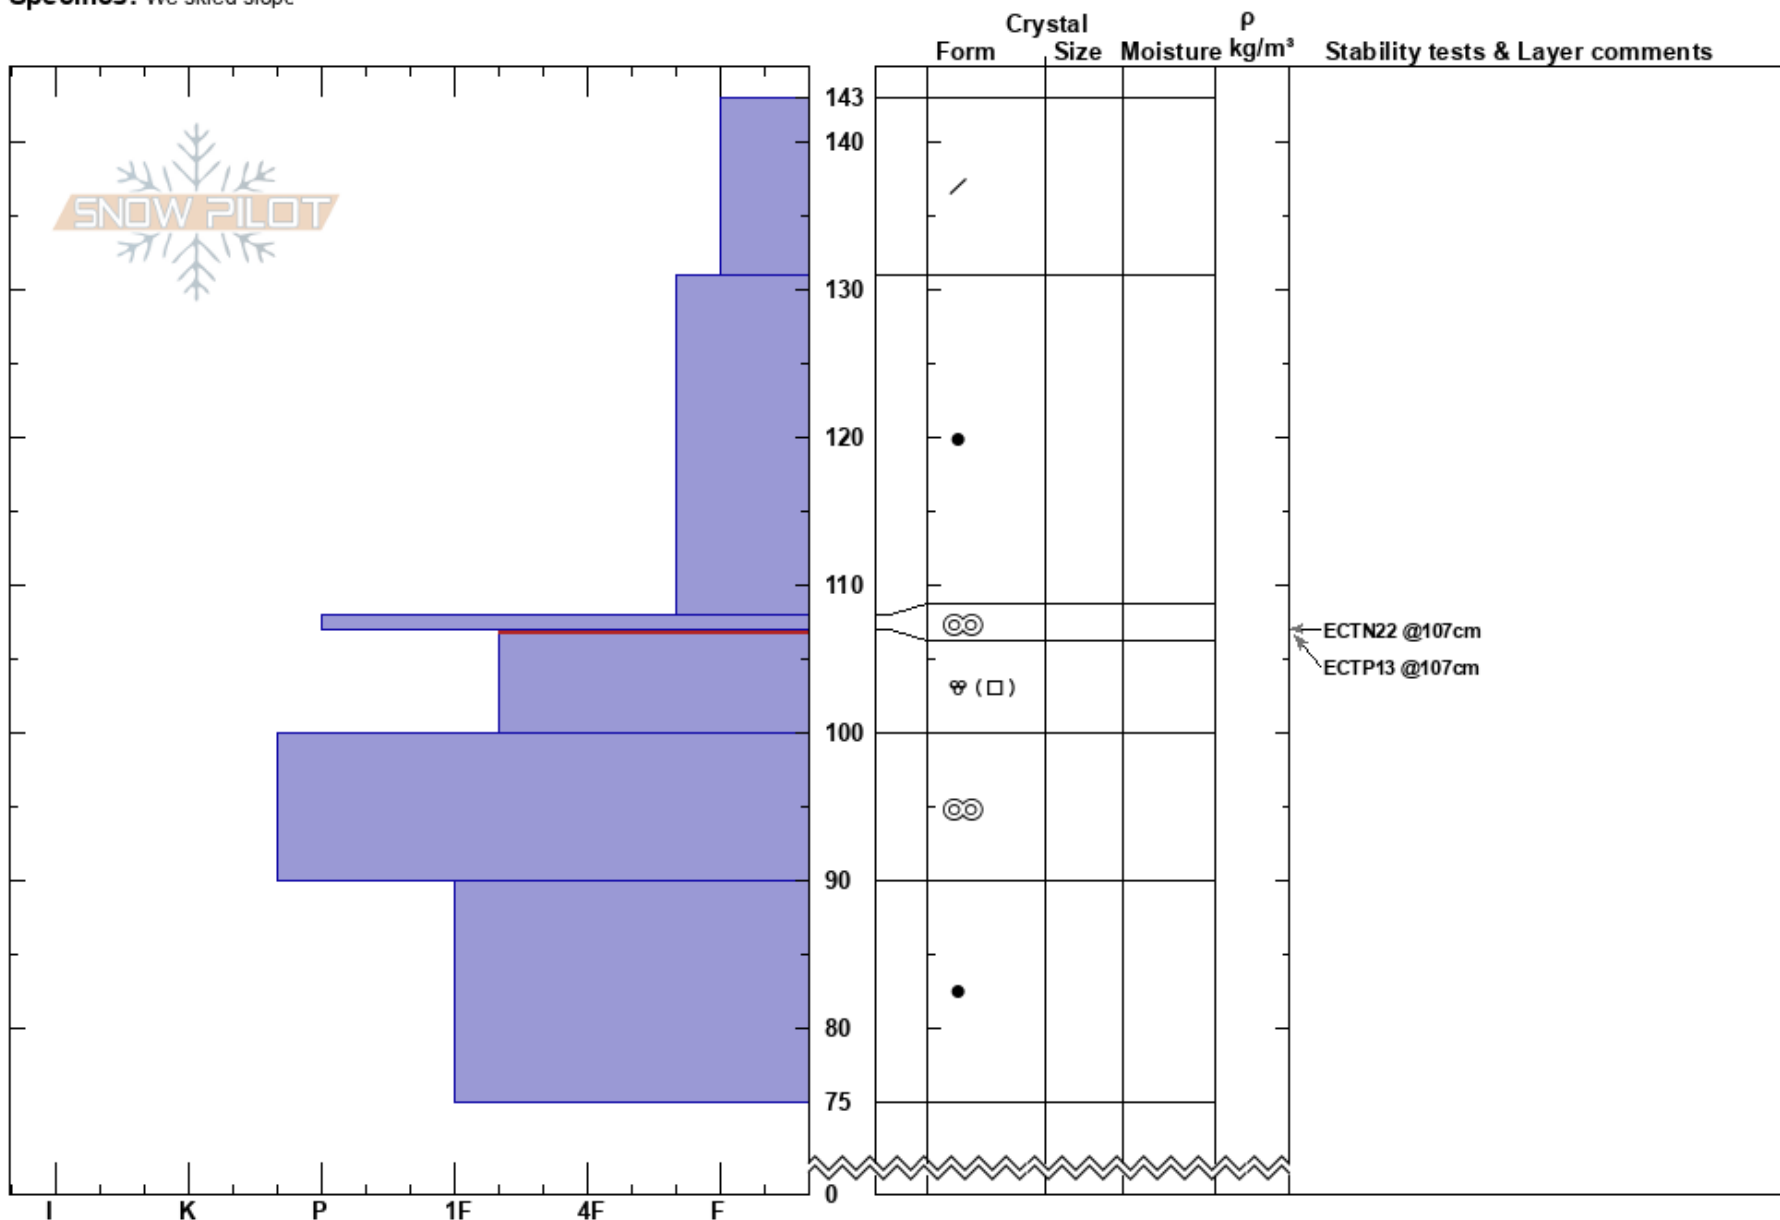

Lipps  
 Kenai Mountains  
 AK  
 Elevation: 1940 ft  
 Aspect: 295°  
 Specifics: We skied slope

Andrew Schauer  
 12/21/2020 - 12:00pm  
 Co-ord: 60.74139N, -149.23720W  
 Slope Angle: 26°  
 Wind Loading: previous

Stability: Fair  
 Air Temperature: -5°C  
 Sky Cover: OVC  
 Precipitation: NO  
 Wind: Calm  
 HS:143  
 PF:30  
 PS: 15  
 107-100cm:Problematic layer

Notes: Light snow and increasing winds by 2:00 pm