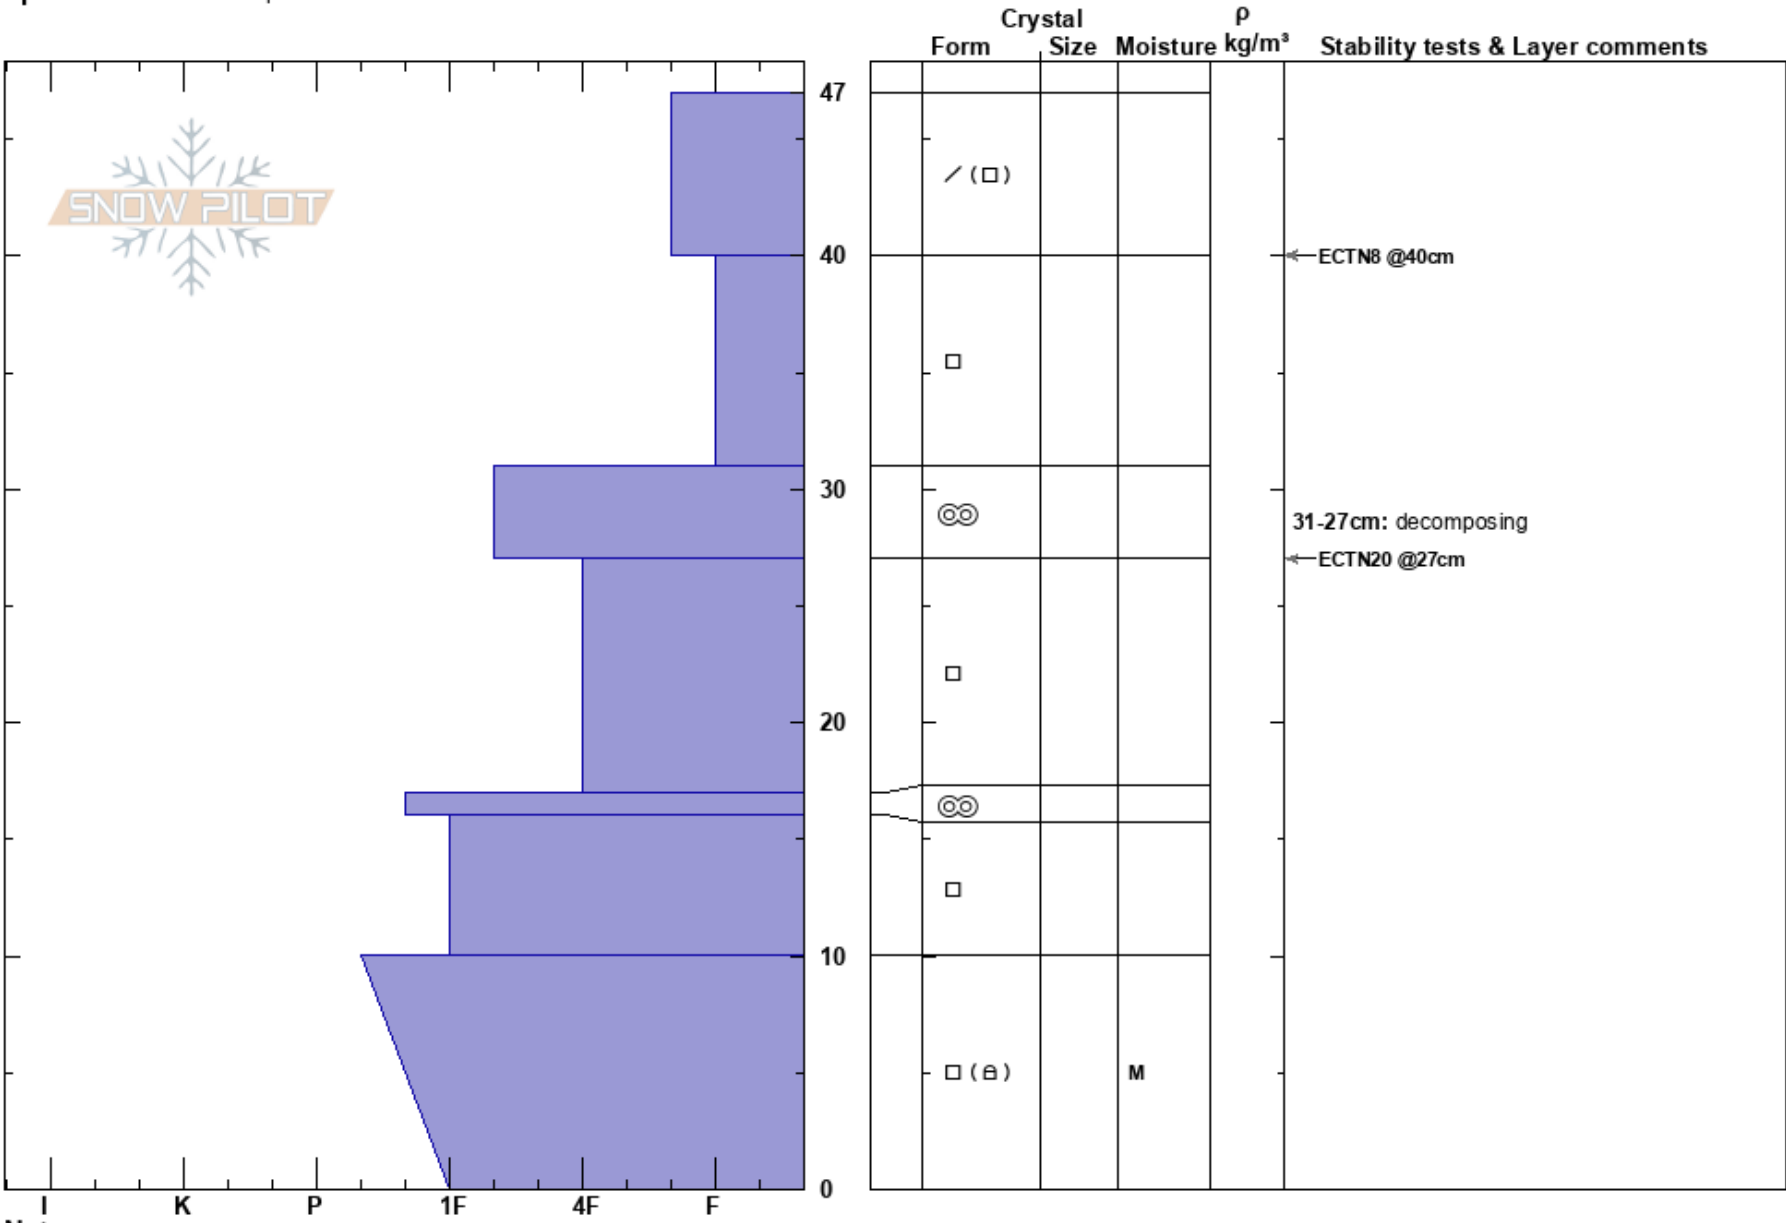

Blackmore East Ridge  
 Gallatin Range-N  
 MT  
 Elevation: 9979 ft  
 Aspect: 90°  
 Specifics: We skied slope

Gabrielle Antonioli  
 12/21/2020 - 2:00pm  
 Co-ord: 45.44516N, -111.00211W  
 Slope Angle: 15°  
 Wind Loading: previous

Stability: Fair  
 Air Temperature:  
 Sky Cover: OVC  
 Precipitation: NO  
 Wind: W Moderate

HS:47  
 PF:30  
 PS:10  
 31-27cm: decomposing  
 27-17cm: Problematic layer

Notes: