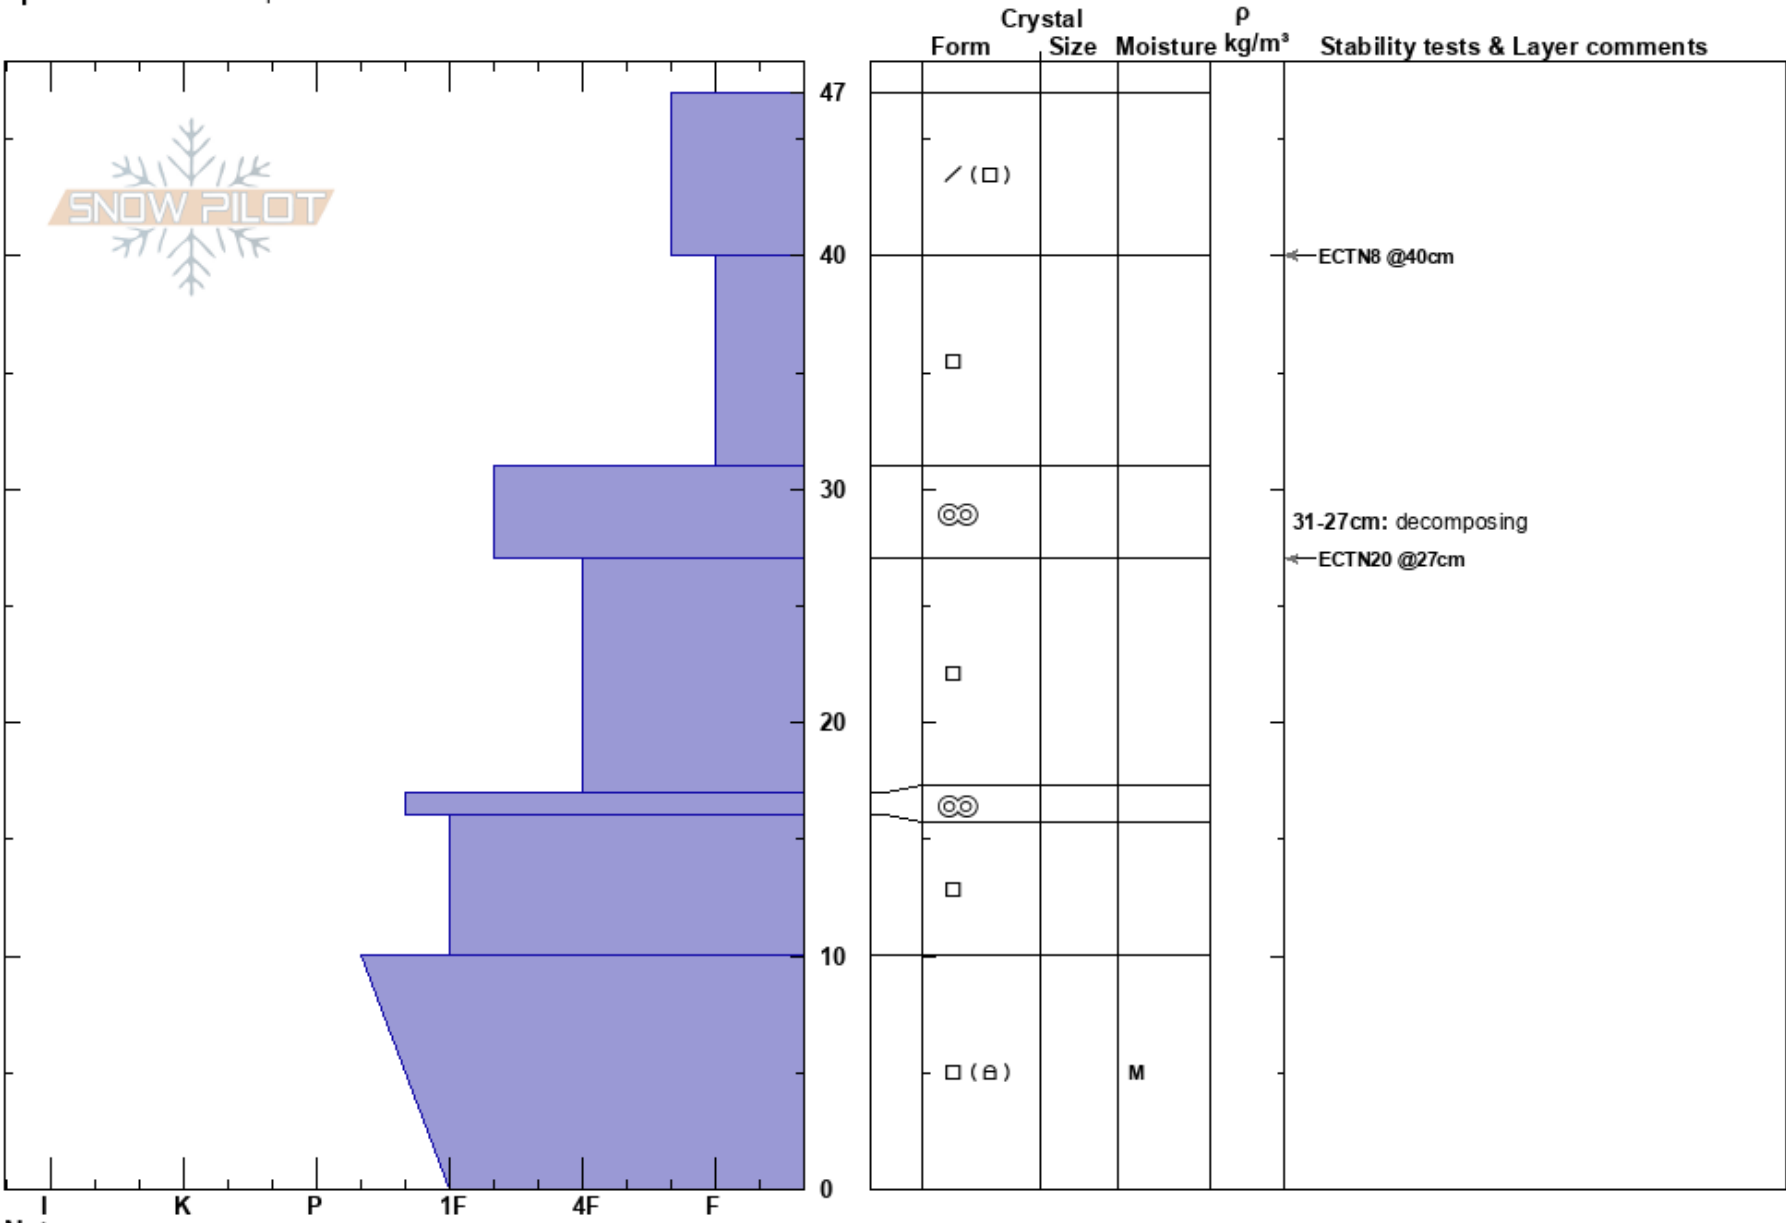

Blackmore East Ridge
 Gallatin Range-N
 MT
 Elevation: 9979 ft
 Aspect: 90°
 Specifics: We skied slope

Gabrielle Antonioli
 12/21/2020 - 2:00pm
 Co-ord: 45.44516N, -111.00211W
 Slope Angle: 15°
 Wind Loading: previous

Stability: Fair
 Air Temperature:
 Sky Cover: OVC
 Precipitation: NO
 Wind: W Moderate

HS:47
 PF:30
 PS:10
 31-27cm: decomposing
 27-17cm: Problematic layer

Notes: