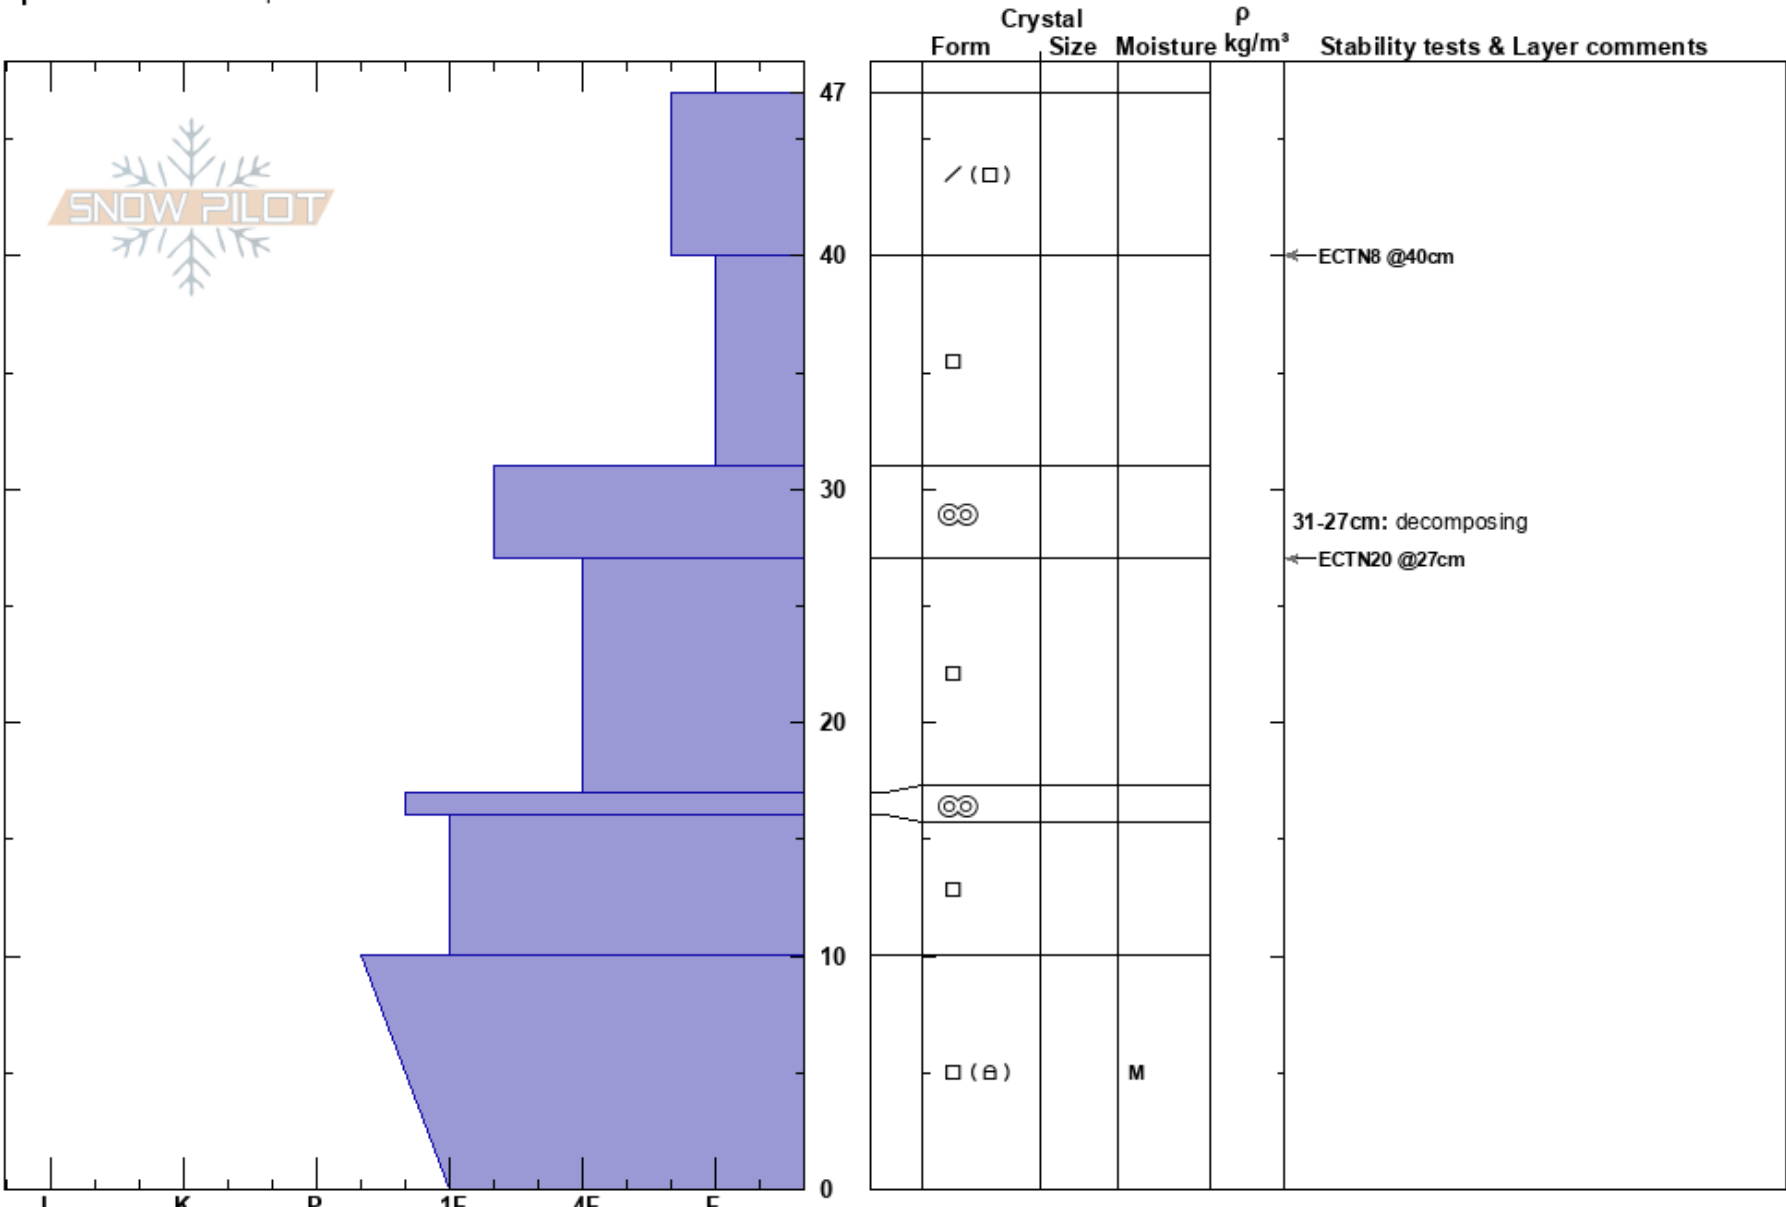

Blackmore East Ridge
 Gallatin Range-N
 MT
 Elevation: 9979 ft
 Aspect: 90°
 Specifics: We skied slope

Gabrielle Antonioli
 12/21/2020 - 2:00pm
 Co-ord: 45.44516N, -111.00211W
 Slope Angle: 15°
 Wind Loading: previous

Stability: Fair
 Air Temperature:
 Sky Cover: OVC
 Precipitation: NO
 Wind: W Moderate

HS:47
 PF:30
 PS:10
 31-27cm: decomposing
 27-17cm: Problematic layer

Notes: