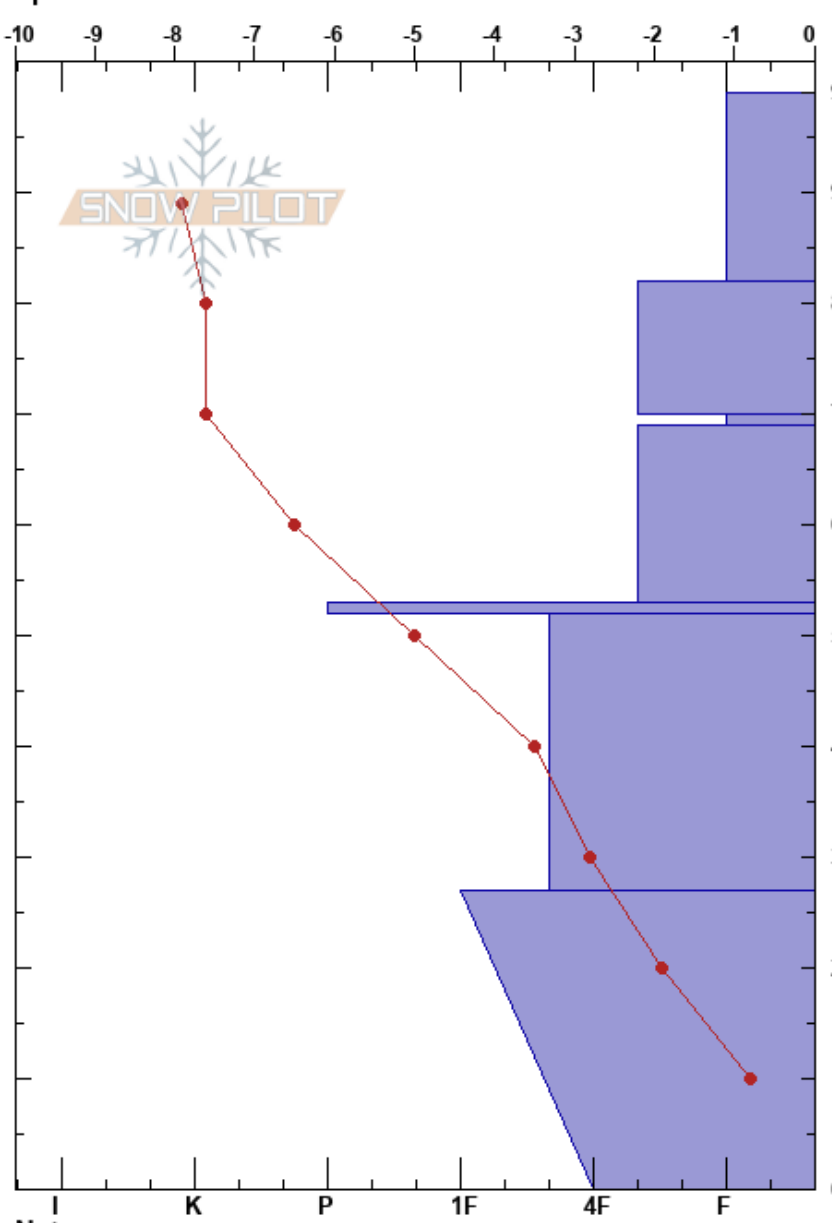

December Monthly
 purcell
 BC
 Elevation: 2350 m
 Aspect:
 Specifics:

Amy McDonald
 21/12/2020 - 11:00
 Co-ord:
 Slope Angle: 0°
 Wind Loading: no

Stability:
 Air Temperature: -7°C
 Sky Cover: OVC
 Precipitation: S1
 Wind: SE Light Breeze

HS:99
 PF:60
 27-0cm: Deteriorating MFcr

Form	Crystal		Moisture	ρ kg/m³	Stability tests & Layer comments
	Size				
+r	1			95	
/	2		D		
/	2		D	120	
∨	2		D	190	← CT15, PC @69cm
□	1.5		D		
⊙⊙			D	235	← ECTN25 @53cm ← CT17, PC @53cm
□	2		D		
⊙⊙(∧)	(3)		D		27-0cm: Deteriorating MFcr

Notes: Smooth ground cover, sheltered open tree line.