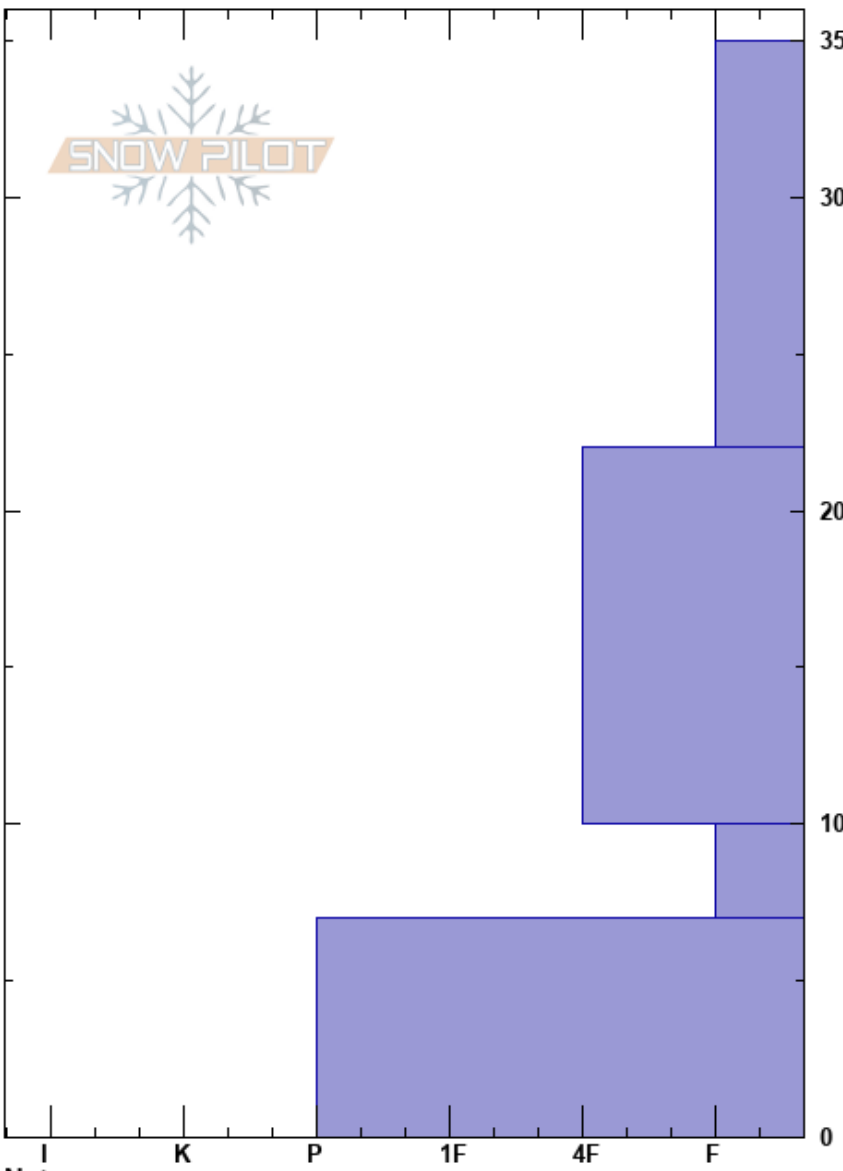

Wheeler Gully Mini Pit
 Sangre de Cristo Range
 NM
Elevation: 3463 m
Aspect: SW
Specifics: Poor pit location

Brock Tice
 12/20/2020 - 10:45am
Co-ord: 36.55990N, -105.42640W
Slope Angle: 20°
Wind Loading:

Stability:
Air Temperature: -2.2°C
Sky Cover: FEW
Precipitation: NO
Wind: Calm

HS:35
Layer Notes:
 10-7cm: Problematic layer

Crystal Form	Crystal Size	Moisture	ρ kg/m ³	Stability tests & Layer comments
☒	0.5			← CT11, BRK @30cm collapsed
☞	1			
⊖	2			
^ (☞)	2.5(2.5)			