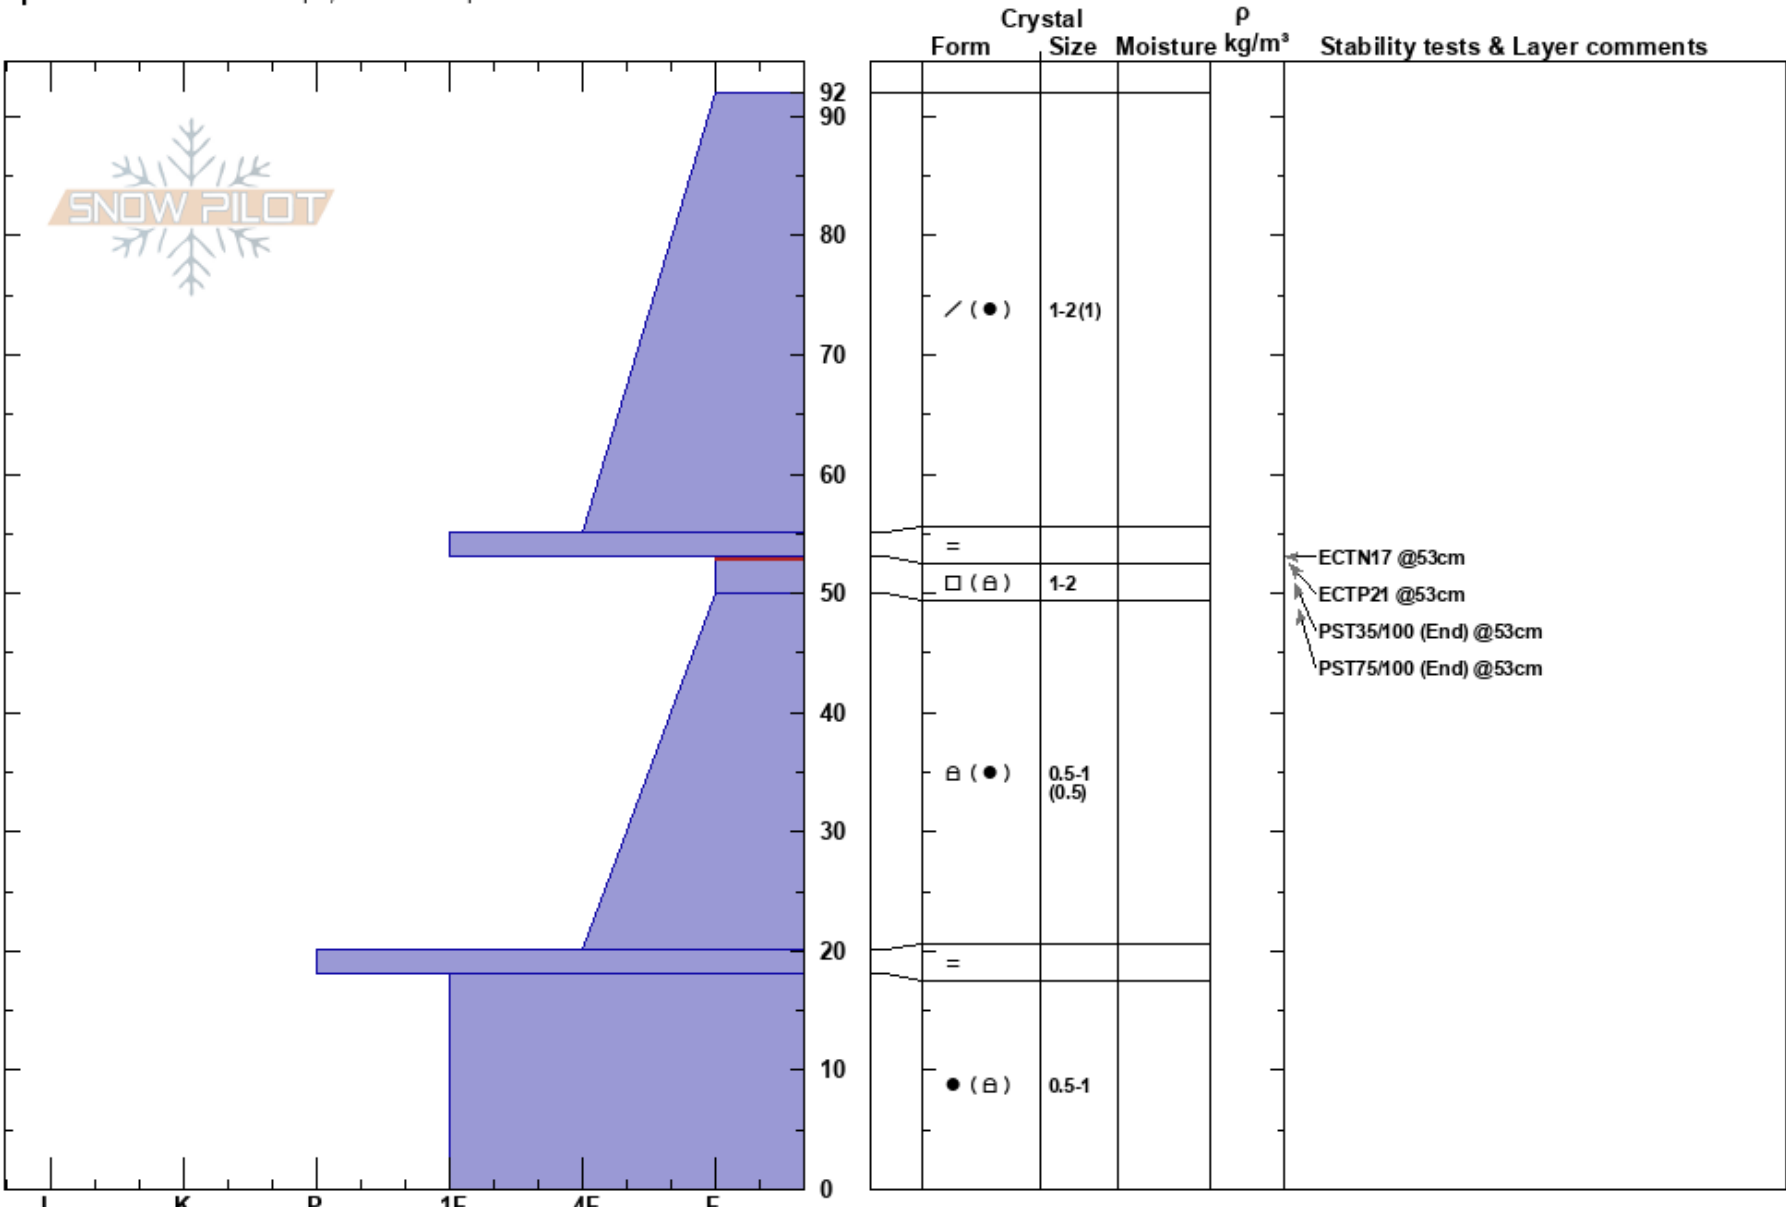

Shirley Canyon  
 Sierra Nevada  
 CA  
**Elevation:** 7501 ft  
**Aspect:** NE  
**Specifics:** Ski tracks on slope; We skied slope

Logan Talbott  
 12/21/2020 - 12:00pm  
**Co-ord:** 10S 737582E 4342311N  
**Slope Angle:** 30°  
**Wind Loading:**

**Stability:**  
**Air Temperature:**  
**Sky Cover:** CLR  
**Precipitation:** NO  
**Wind:** Calm

**HS:**92  
**PF:**40  
**PS:**20  
 53-50cm: Problematic layer

**Layer Notes:**

Notes: