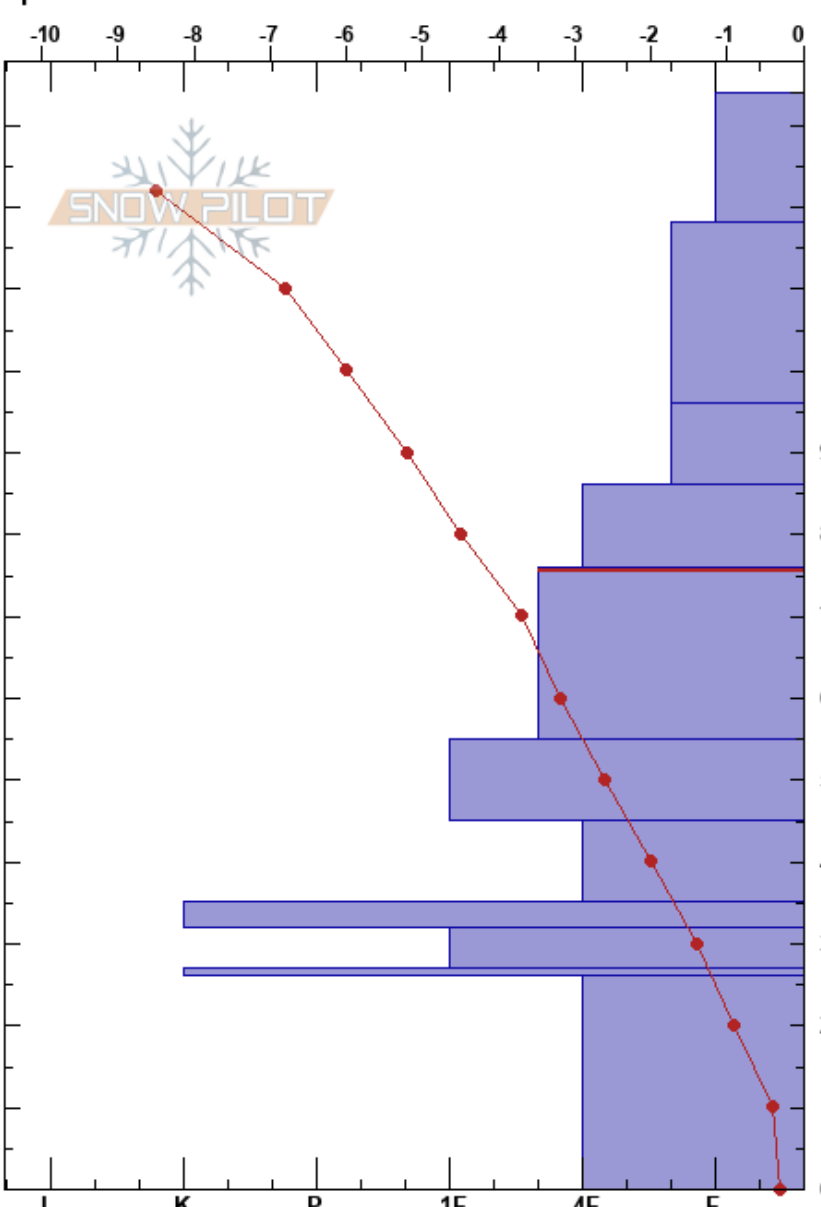

Sunshine Plot
 Banff, Yoho and Kootenay 20/12/2020 - 13:00
 AB
 Elevation: 2250 m
 Aspect:
 Specifics:

Banff Visitor Safety
 20/12/2020 - 13:00
 Co-ord:
 Slope Angle: 0°
 Wind Loading:

Stability:
 Air Temperature:
 Sky Cover: BKN
 Precipitation: NO
 Wind: Calm

HS:134
 Layer Notes:
 76-55cm: Problematic layer

Height (cm)	Crystal		ρ kg/m ³	Stability tests & Layer comments
	Form	Size		
134				
130	+	1		
120				
110	/	1		
100				
90	/	1		
80	□	1-1.5		← CT18, SP @86cm Dec 14 facets
70	□	1-1.5		← CT22, SP @76cm Dec7 SH size 3mm
60				
50	□	1.5		
40	□	2		
30	⊗			
30	□	2		
30	⊗			
20				
10	□	2-3		
0				

Notes: Dec 7 SH up to size 3 mm shows at 76 cm interface.