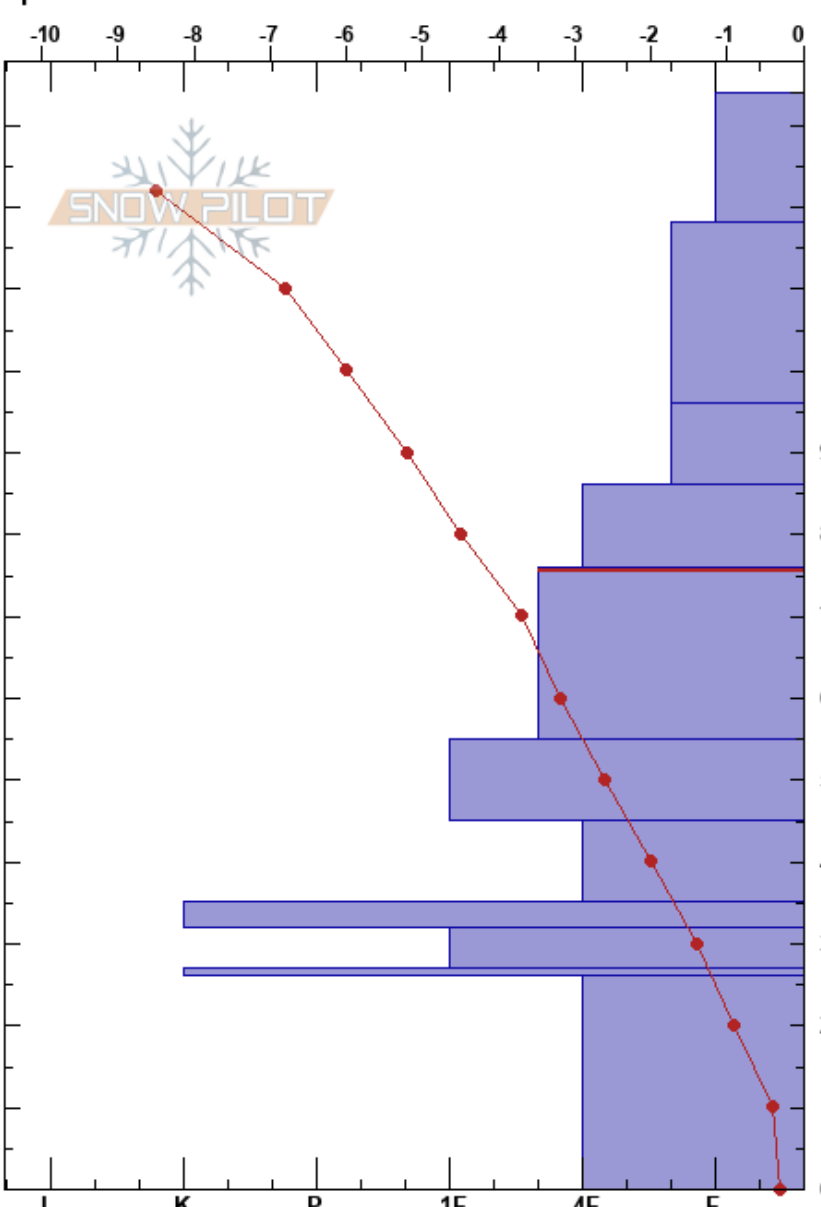

Sunshine Plot  
 Banff, Yoho and Kootenay 20/12/2020 - 13:00  
 AB  
 Elevation: 2250 m  
 Aspect:  
 Specifics:

Banff Visitor Safety  
 20/12/2020 - 13:00  
 Co-ord:  
 Slope Angle: 0°  
 Wind Loading:

Stability:  
 Air Temperature:  
 Sky Cover: BKN  
 Precipitation: NO  
 Wind: Calm

HS:134  
 Layer Notes:  
 76-55cm: Problematic layer

Height (cm)	Crystal		$\rho$ kg/m <sup>3</sup>	Stability tests & Layer comments
	Form	Size		
134				
130	+	1		
120				
110	/	1		
100				
90	/	1		
80	□	1-1.5		← CT18, SP @86cm Dec 14 facets
70	□	1-1.5		← CT22, SP @76cm Dec7 SH size 3mm
60				
50	□	1.5		
40	□	2		
30	⊗			
30	□	2		
30	⊗			
20				
10	□	2-3		
0				

Notes: Dec 7 SH up to size 3 mm shows at 76 cm interface.