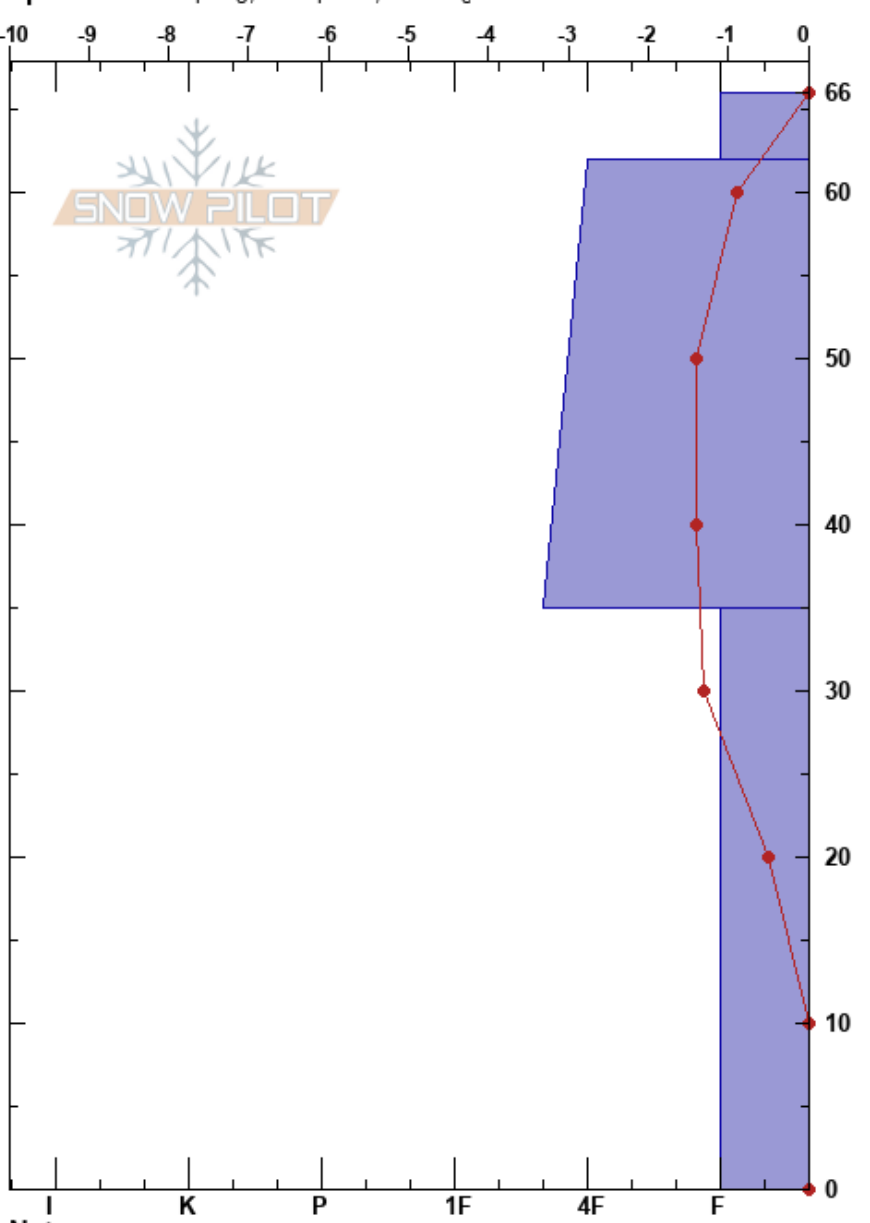

Short Swing
 Wasatch Range
 UT
 Elevation: 9120 ft
 Aspect: 15°
 Specifics: Collapsing, widespread; Cracking

weston shirey
 12/21/2020 - 9:30am
 Co-ord: 12T 447716W 4500262N
 Slope Angle: 26°
 Wind Loading:

Stability:
 Air Temperature: 35°C
 Sky Cover: SCT
 Precipitation: NO
 Wind: Calm

HS:66
 PF:66
 35-0cm: Problematic layer

Form	Crystal Size	Moisture	ρ kg/m ³	Stability tests & Layer comments
	2			
/	2			
•	0.5			
□	1.5-2			ECTP14 @35cm Q1 CT14, SC @35cm