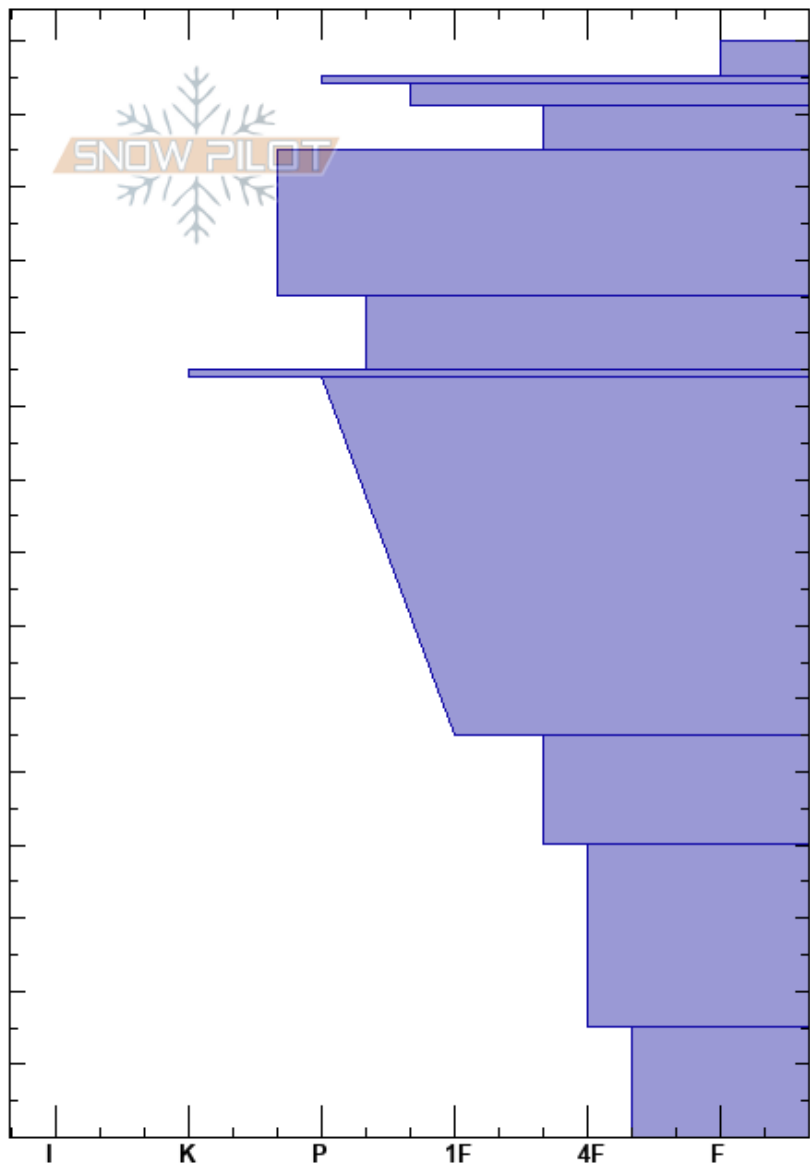

Middle Basin
 Madison Range-N
 MT
 Elevation: 9400 ft
 Aspect: 95°
 Specifics: Ski tracks on slope; We skied slope

Doug Chabot-Admin
 04/02/2017 - 11:25am
 Co-ord: 45.33327N, -111.38315W
 Slope Angle: 30°
 Wind Loading: no

Stability: Fair Stable
 Air Temperature:
 Sky Cover: BKN
 Precipitation: NO
 Wind:

HS:150
 Layer Notes:
 40-15cm: Problematic layer

Depth (cm)	Crystal		Moisture	ρ kg/m ³	Stability tests & Layer comments
	Form	Size			
150					
145	+				
141	⊙⊙				← CT10, Q1 @141cm ← ECTN11 @141cm
130			M		
120	⊙⊙				
110			M		
105	⊙⊙				
100					
80			M		
50			M		
40					← ECTP22 @40cm also broke at 15cm
30			W		
20					
15					← CT24, Q2 @15cm
10			W		
0					