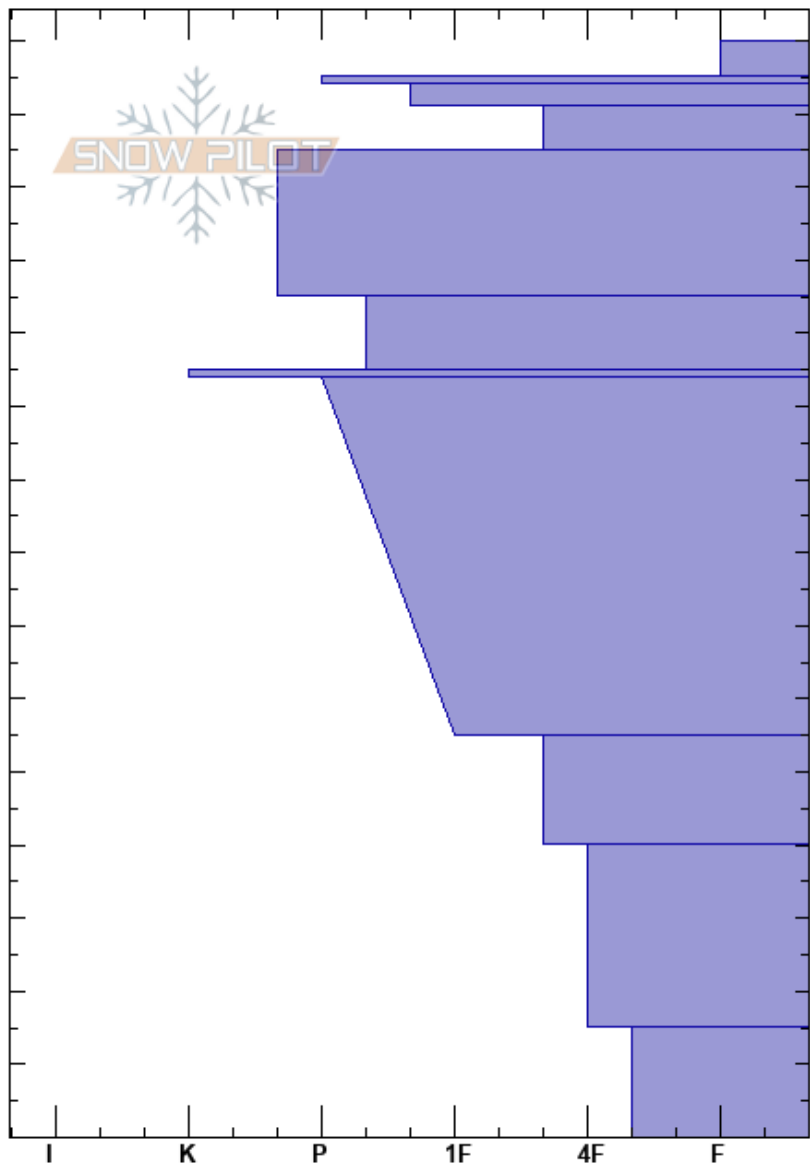

Middle Basin  
 Madison Range-N  
 MT  
 Elevation: 9400 ft  
 Aspect: 95°  
 Specifics: Ski tracks on slope; We skied slope

Doug Chabot-Admin  
 04/02/2017 - 11:25am  
 Co-ord: 45.33327N, -111.38315W  
 Slope Angle: 30°  
 Wind Loading: no

Stability: Fair Stable HS:150  
 Air Temperature: 40-15cm:Problematic layer  
 Sky Cover: BKN  
 Precipitation: NO  
 Wind:

Depth (cm)	Crystal		Moisture	$\rho$ kg/m <sup>3</sup>	Stability tests & Layer comments
	Form	Size			
150					
145	+				
140	⊙⊙				← CT10, Q1 @141cm ← ECTN11 @141cm
130			M		
120	⊙⊙				
110			M		
105	⊙⊙				
100					
80			M		
50			M		
40					← ECTP22 @40cm also broke at 15cm
30			W		
20					
15					← CT24, Q2 @15cm
10			W		
0					