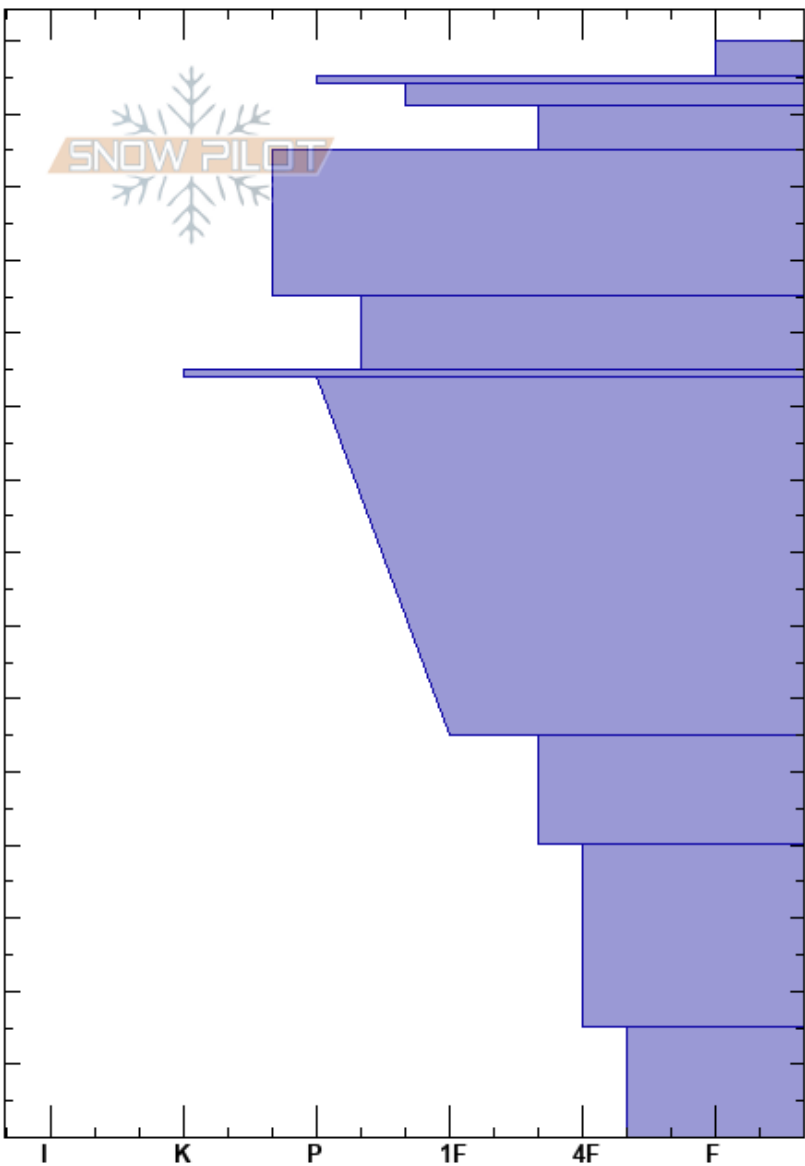

Middle Basin  
 Madison Range-N  
 MT  
 Elevation: 9400 ft  
 Aspect: 95°  
 Specifics: Ski tracks on slope; We skied slope

Doug Chabot-Admin  
 04/02/2017 - 11:25am  
 Co-ord: 45.33327N, -111.38315W  
 Slope Angle: 30°  
 Wind Loading: no

Stability: Fair Stable  
 Air Temperature:  
 Sky Cover: BKN  
 Precipitation: NO  
 Wind:

HS:150  
 Layer Notes:  
 40-15cm: Problematic layer

Depth (cm)	Crystal		Moisture	$\rho$ kg/m <sup>3</sup>	Stability tests & Layer comments
	Form	Size			
150					
145	+				
141	⊙⊙				← CT10, Q1 @141cm ← ECTN11 @141cm
130			M		
120	⊙⊙				
110			M		
105	⊙⊙				
100					
80			M		
50			M		
40					← ECTP22 @40cm also broke at 15cm
30			W		
20					
15					← CT24, Q2 @15cm
10			W		
0					