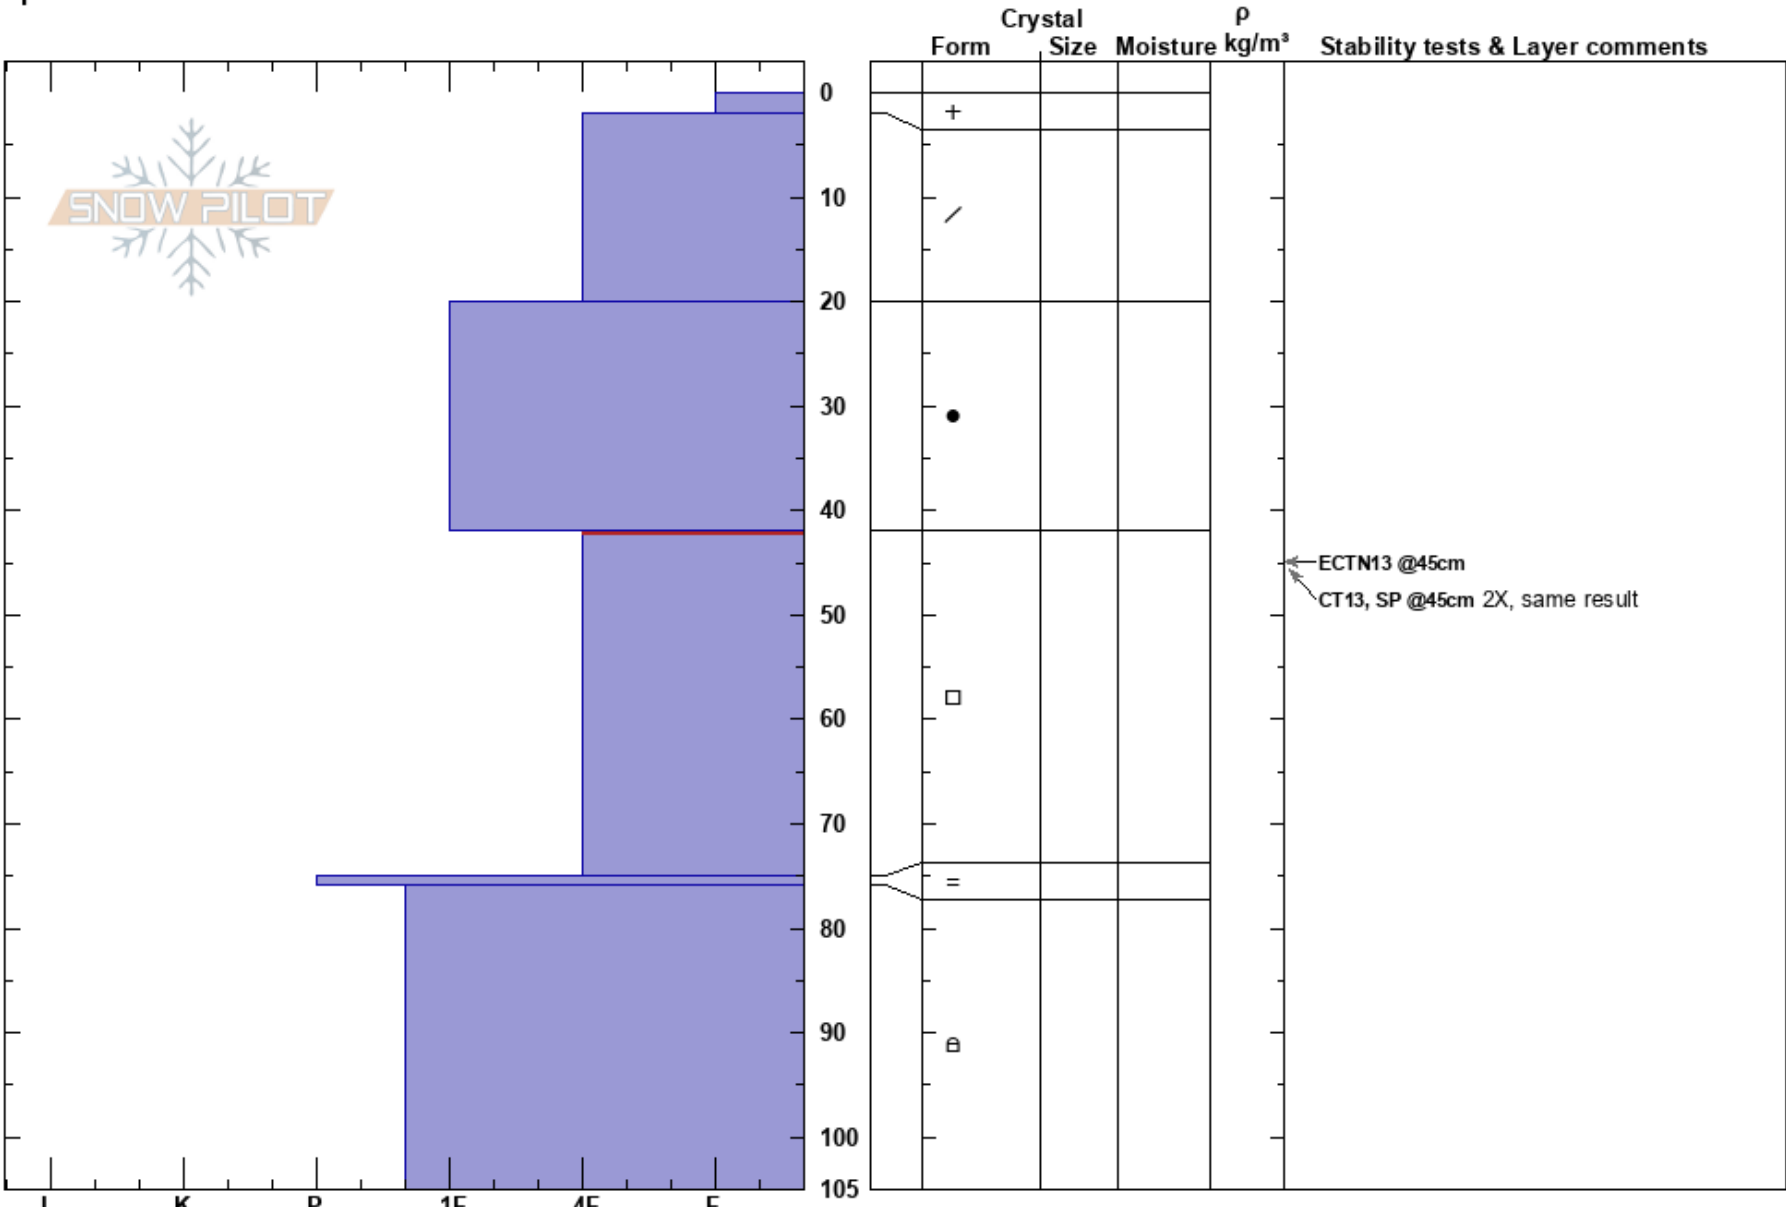

No Complaints
 Payette National Forest
 ID
 Elevation: 7200 ft
 Aspect: E
 Specifics:

Andy Keck
 12/20/2020 - 1:00pm
 Co-ord:
 Slope Angle: 13°
 Wind Loading:

Stability:
 Air Temperature: -2°C
 Sky Cover: X
 Precipitation: S1
 Wind: SW Light Breeze

HS:105
 42-75cm: Problematic layer

Notes: