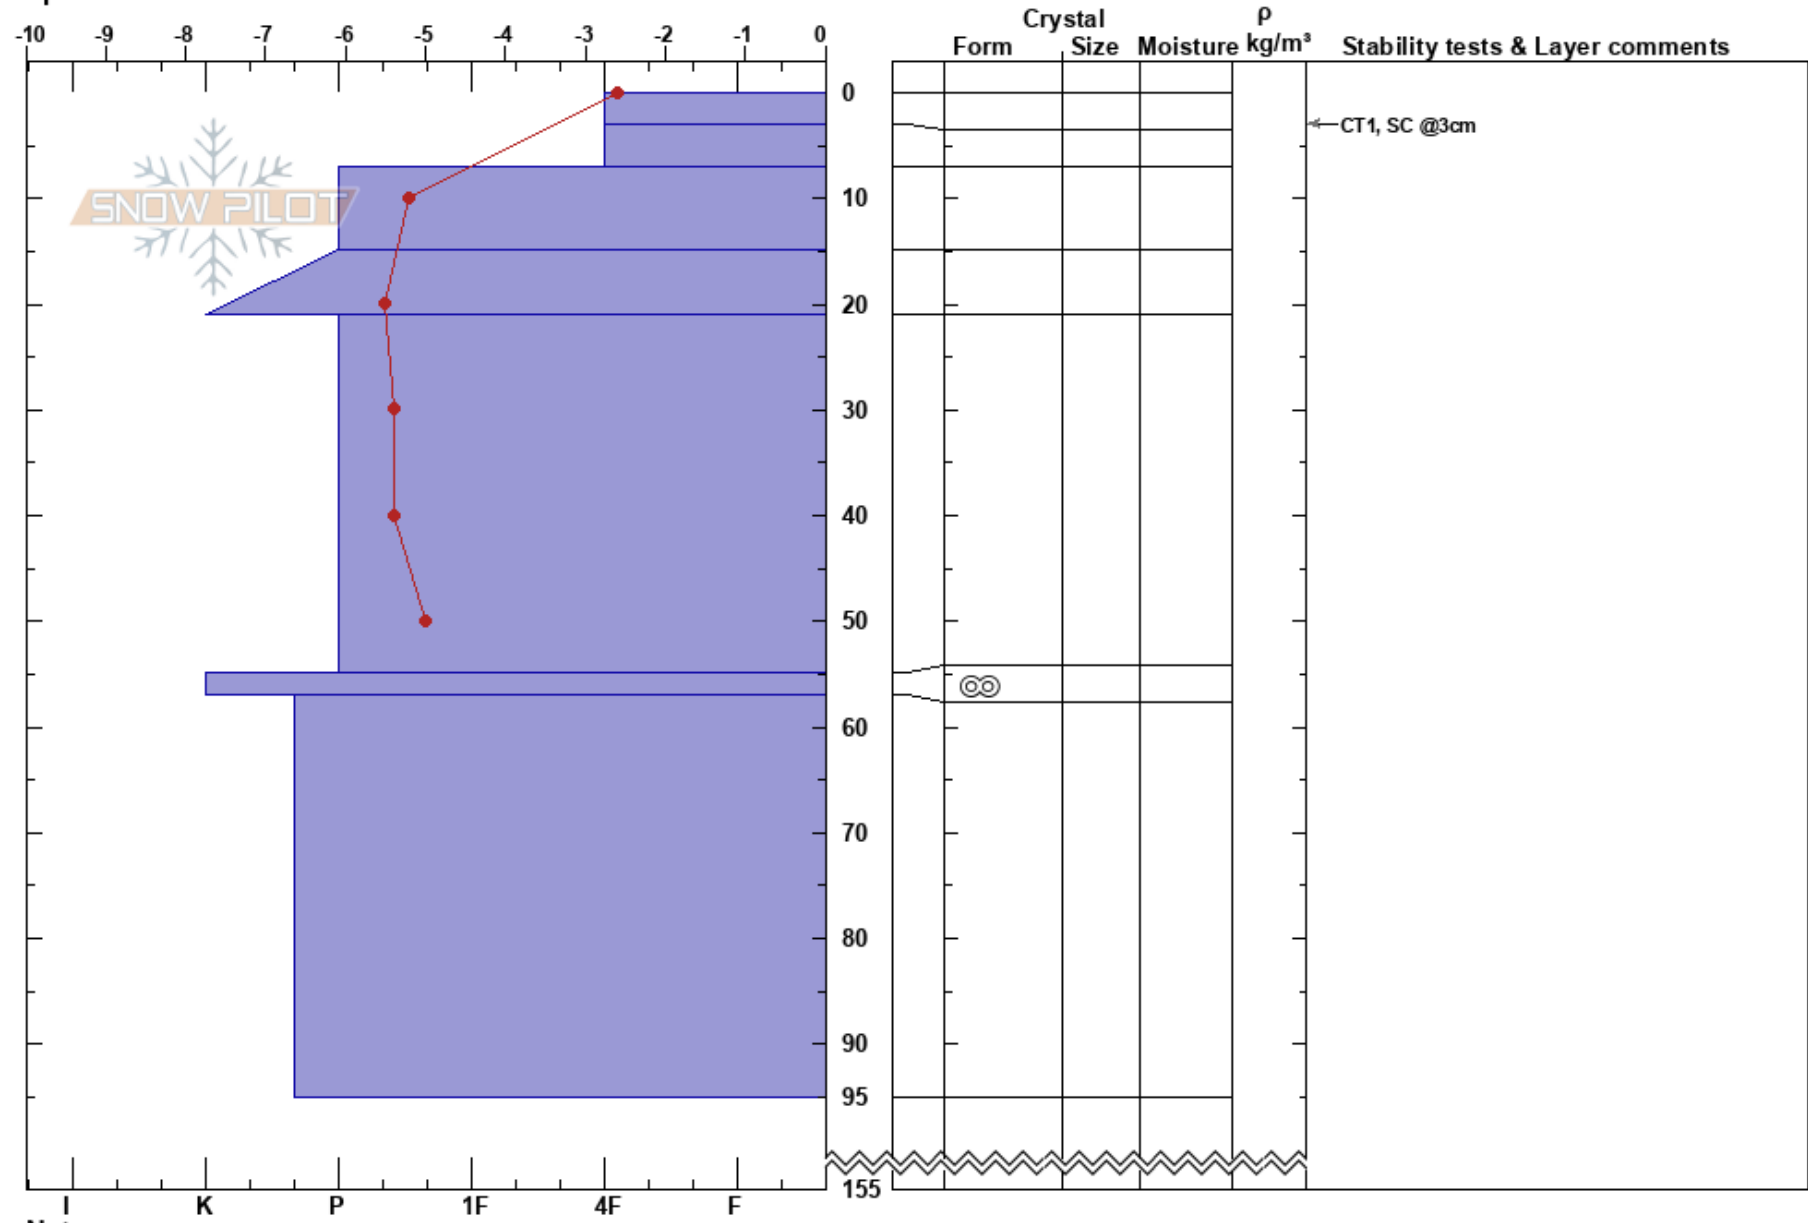

Nuolja Grytkanten
 Abisko
 Sweden
Elevation: 936 m
Aspect: NE
Specifics:

Abisko Nuolja
 21/12/2020 - 09:50
Co-ord: 68.36807N, 18.72345E
Slope Angle: 22°
Wind Loading: yes

Stability: **HS:**155 **Layer Notes:**
Air Temperature: -1.7°C **PF:**8
Sky Cover: BKN
Precipitation: NO
Wind: SW Moderate