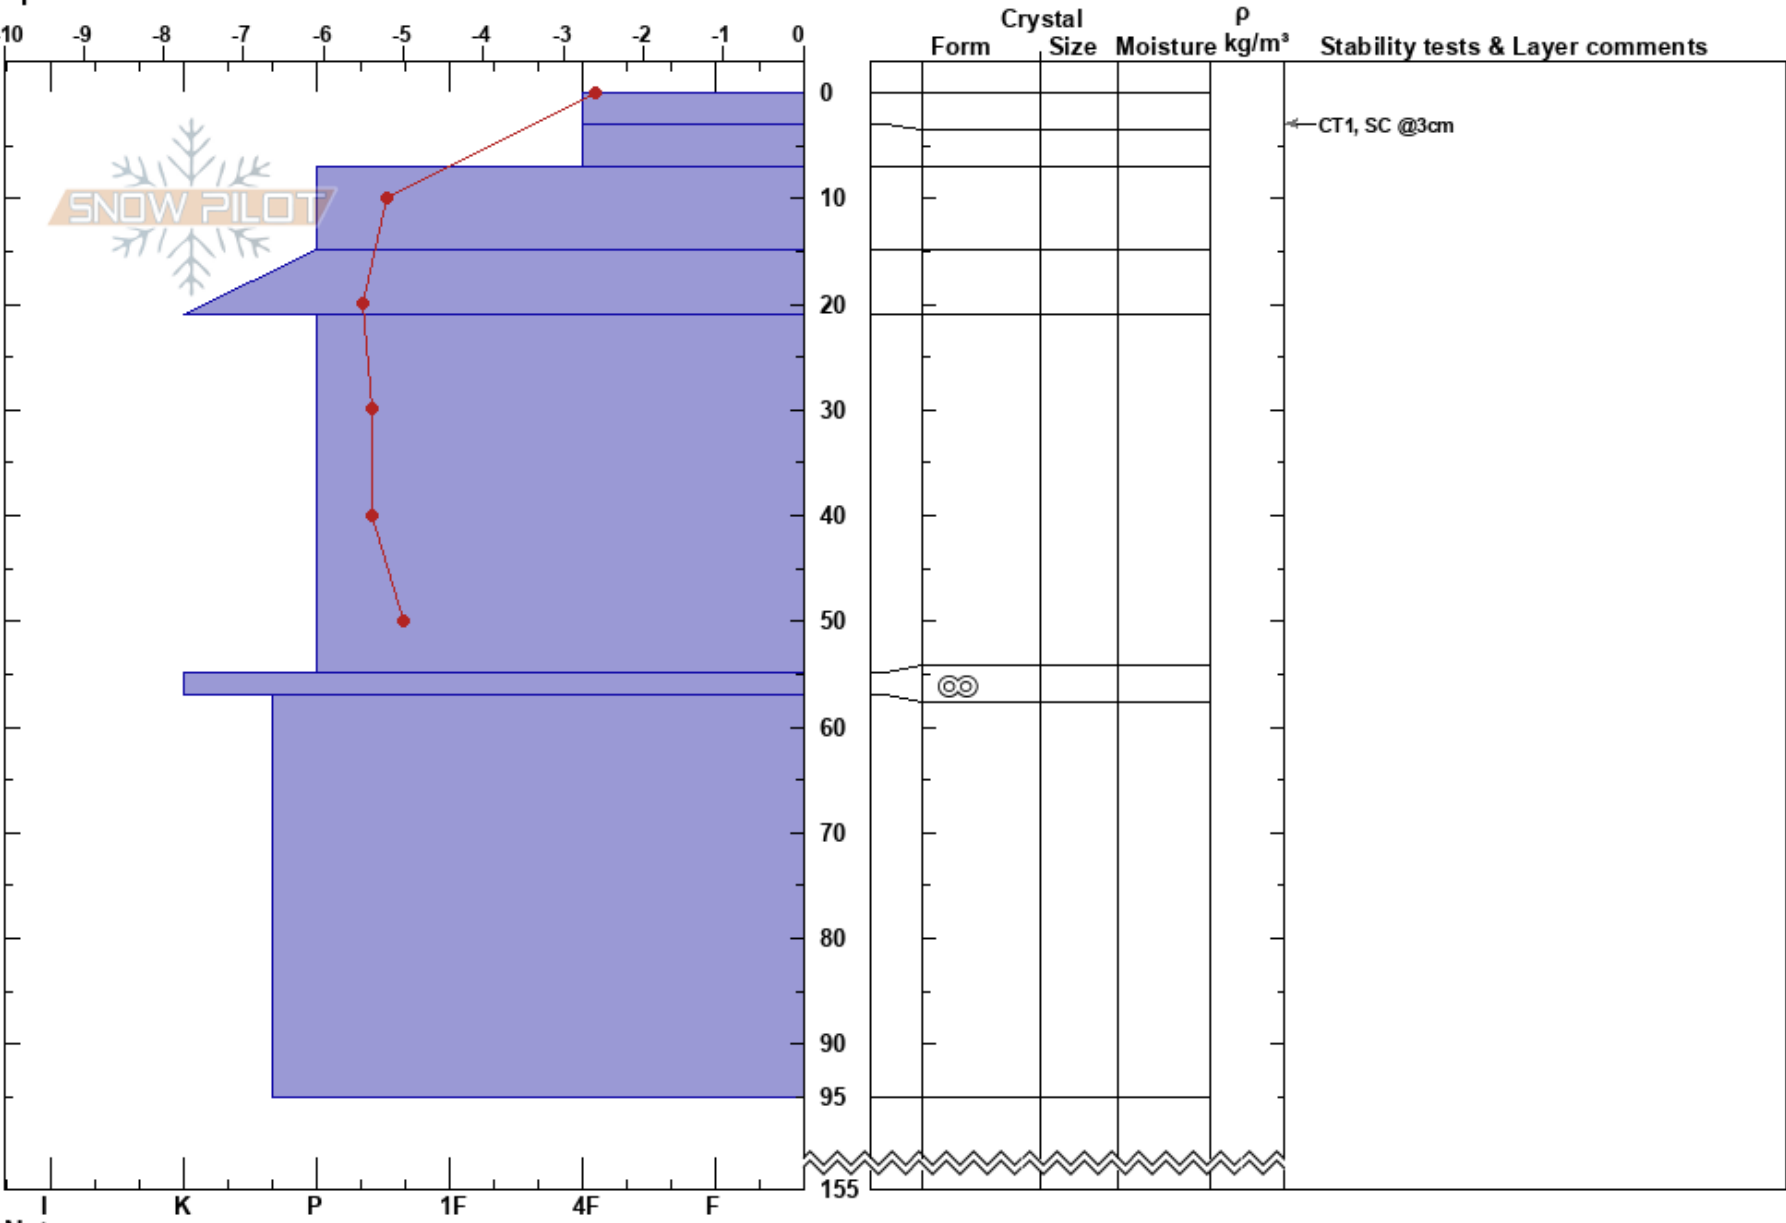

Nuolja Grytkanten
 Abisko
 Sweden
 Elevation: 936 m
 Aspect: NE
 Specifics:

Abisko Nuolja
 21/12/2020 - 09:50
 Co-ord: 68.36807N, 18.72345E
 Slope Angle: 22°
 Wind Loading: yes

Stability:
 Air Temperature: -1.7°C
 Sky Cover: BKN
 Precipitation: NO
 Wind: SW Moderate

HS:155 Layer Notes:

Notes: