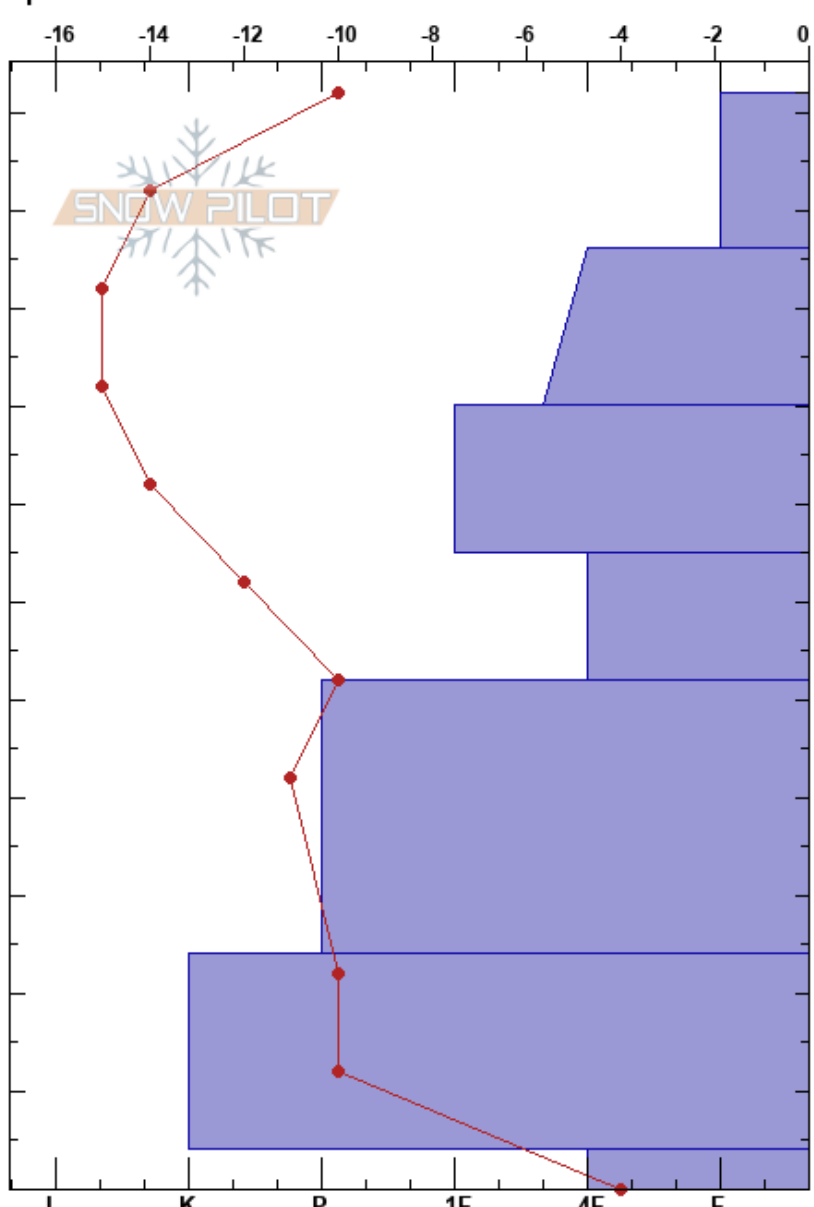

20201220_NeffMountain
 San Juan Range
 CO
 Elevation: 10439 ft
 Aspect: NW
 Specifics:

Michael ALTHERR
 12/20/2020 - 12:40pm
 Co-ord: 37.03952N, -106.43097E
 Slope Angle: 26°
 Wind Loading: previous

Stability:
 Air Temperature: -8°C
 Sky Cover: SCT
 Precipitation: NO
 Wind: S Light Breeze

HS:112
 PF:70 65-52cm:Problematic layer

Form	Crystal		ρ kg/m ³	Stability tests & Layer comments
	Size	Moisture		
/	1	D		
/	0.5	D		
•	0.5	D		←CT14, PC @82cm
□	1-2	D		←CT25, RP @62cm ←ECTN25 @56cm
•	0.5	D		
⊗		D		
^	2-3	D		

Notes: Ground Surface was uneven as the area was apparently a boulder field.