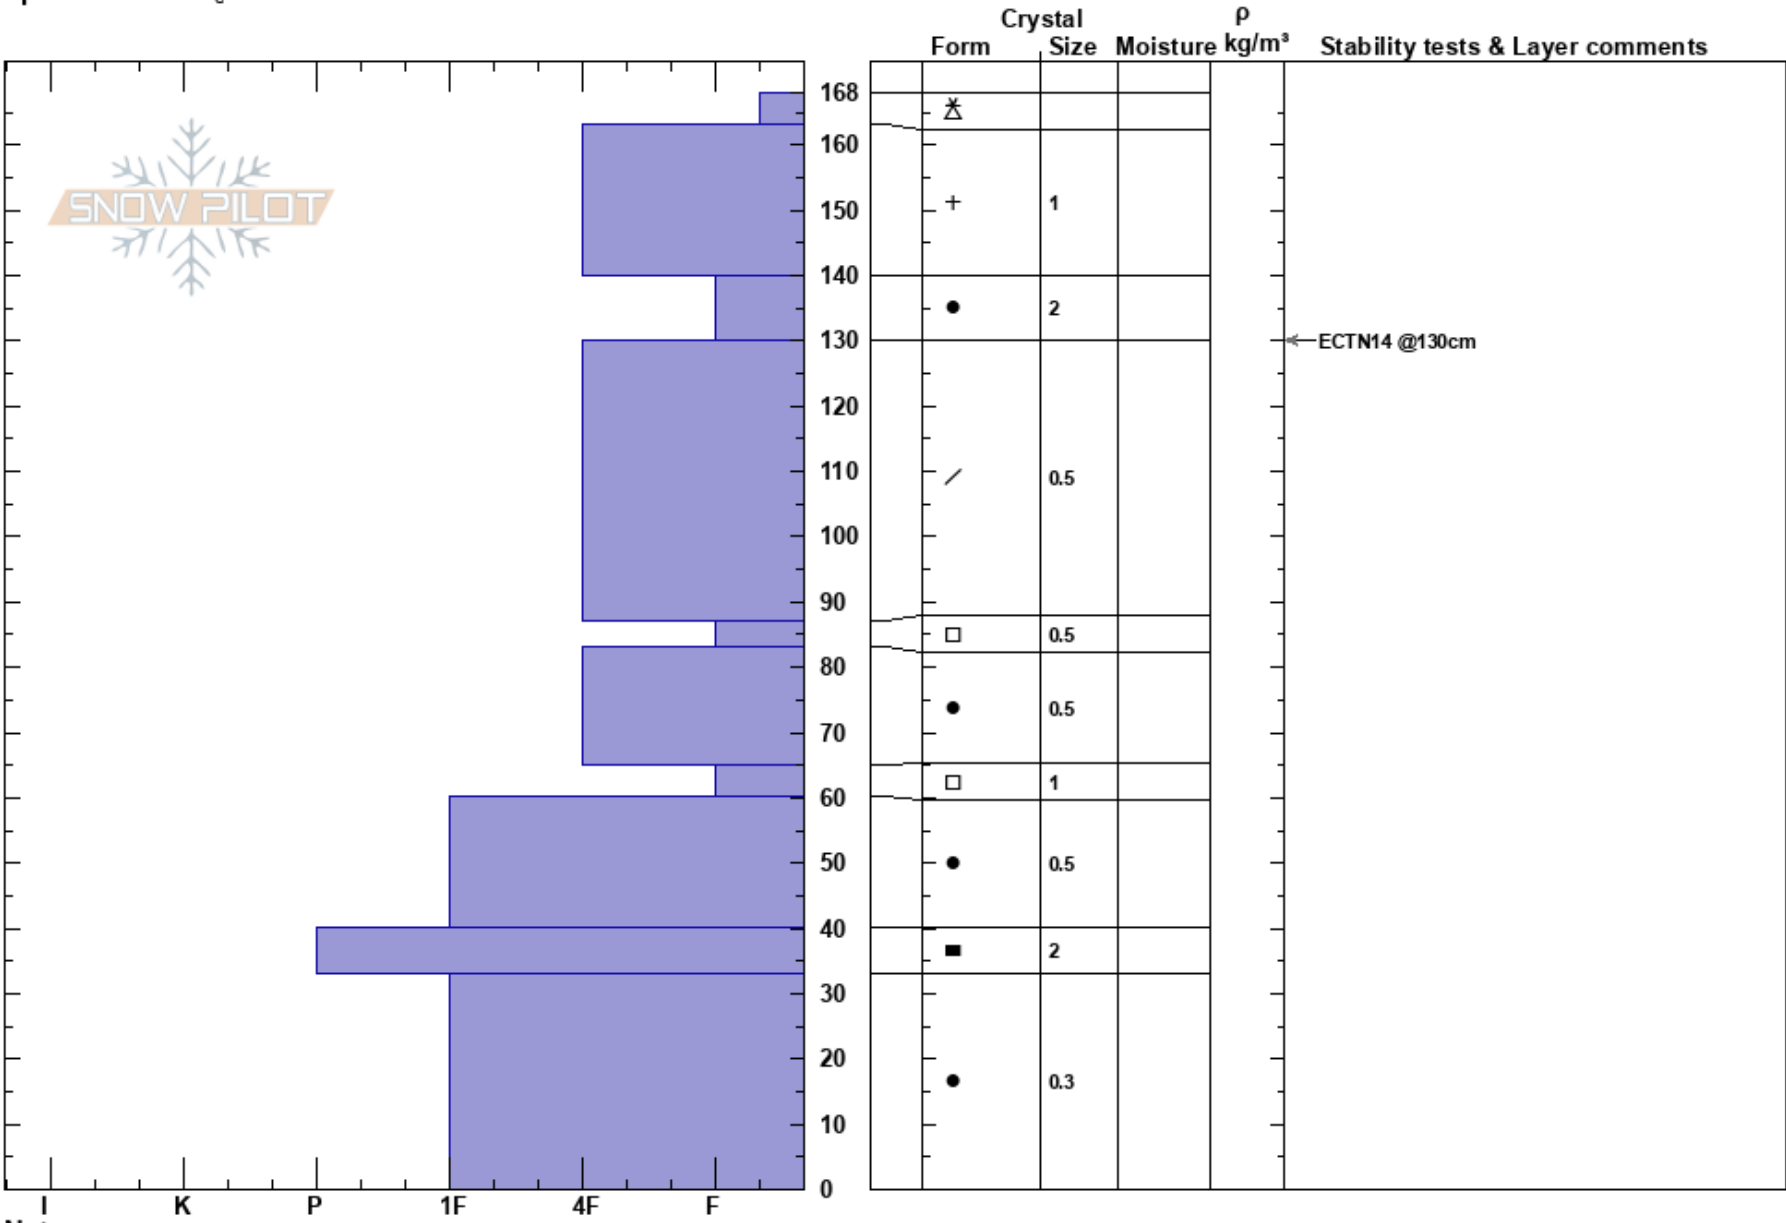

St Regis Basin
 Silver Valley Area
 ID
 Elevation: 1885 m
 Aspect: E
 Specifics: Cracking

Alex Drinkard
 12/20/2020 - 10:00am
 Co-ord: 47.42786N, -115.72007W
 Slope Angle:
 Wind Loading: yes

Stability:
 Air Temperature:
 Sky Cover: OVC
 Precipitation: S-1
 Wind: SW Moderate
 HS:168
 PF:35 40-33cm:Problematic layer
 PS:10