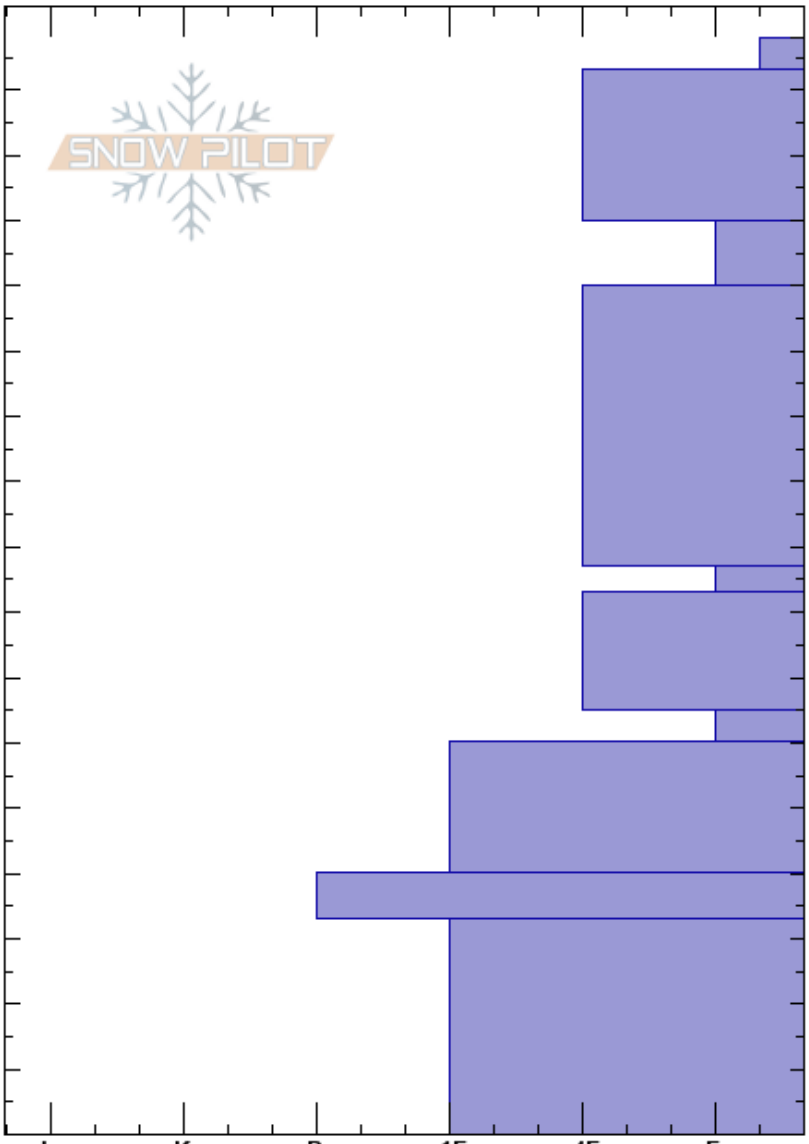

St Regis Basin  
 Silver Valley Area  
 ID  
 Elevation: 1885 m  
 Aspect: E  
 Specifics: Cracking

Alex Drinkard  
 12/20/2020 - 10:00am  
 Co-ord: 47.42786N, -115.72007W  
 Slope Angle:  
 Wind Loading: yes

Stability:  
 Air Temperature: HS:168  
 Sky Cover: OVC PF:35 40-33cm:Problematic layer  
 Precipitation: S-1 PS:10  
 Wind: SW Moderate

Crystal Form	Crystal Size	Moisture	$\rho$ kg/m <sup>3</sup>	Stability tests & Layer comments
⊗				
+	1			
•	2			← ECTN14 @130cm
/	0.5			
□	0.5			
•	0.5			
□	1			
•	0.5			
■	2			
•	0.3			