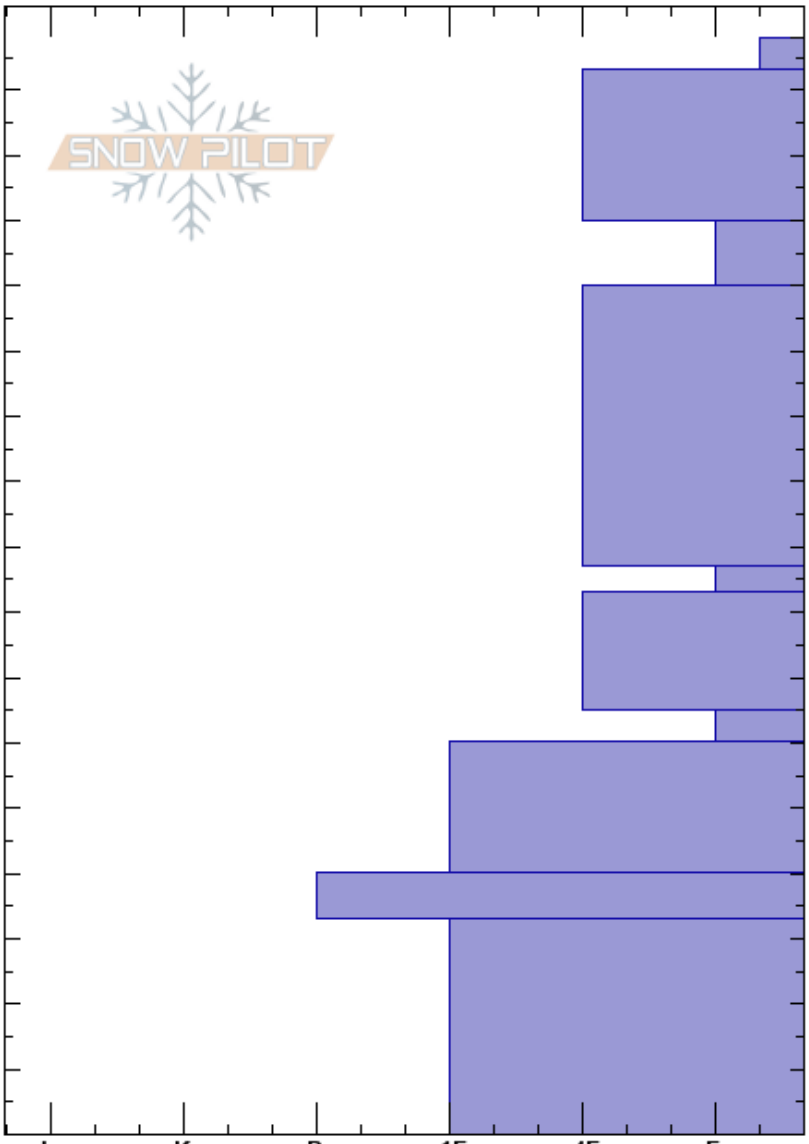

St Regis Basin
 Silver Valley Area
 ID
 Elevation: 1885 m
 Aspect: E
 Specifics: Cracking

Alex Drinkard
 12/20/2020 - 10:00am
 Co-ord: 47.42786N, -115.72007W
 Slope Angle:
 Wind Loading: yes

Stability:
 Air Temperature: HS:168
 Sky Cover: OVC PF:35 40-33cm:Problematic layer
 Precipitation: S-1 PS:10
 Wind: SW Moderate

Crystal Form	Crystal Size	Moisture	ρ kg/m ³	Stability tests & Layer comments
⊗				
+	1			
•	2			← ECTN14 @130cm
/	0.5			
□	0.5			
•	0.5			
□	1			
•	0.5			
■	2			
•	0.3			

Notes: