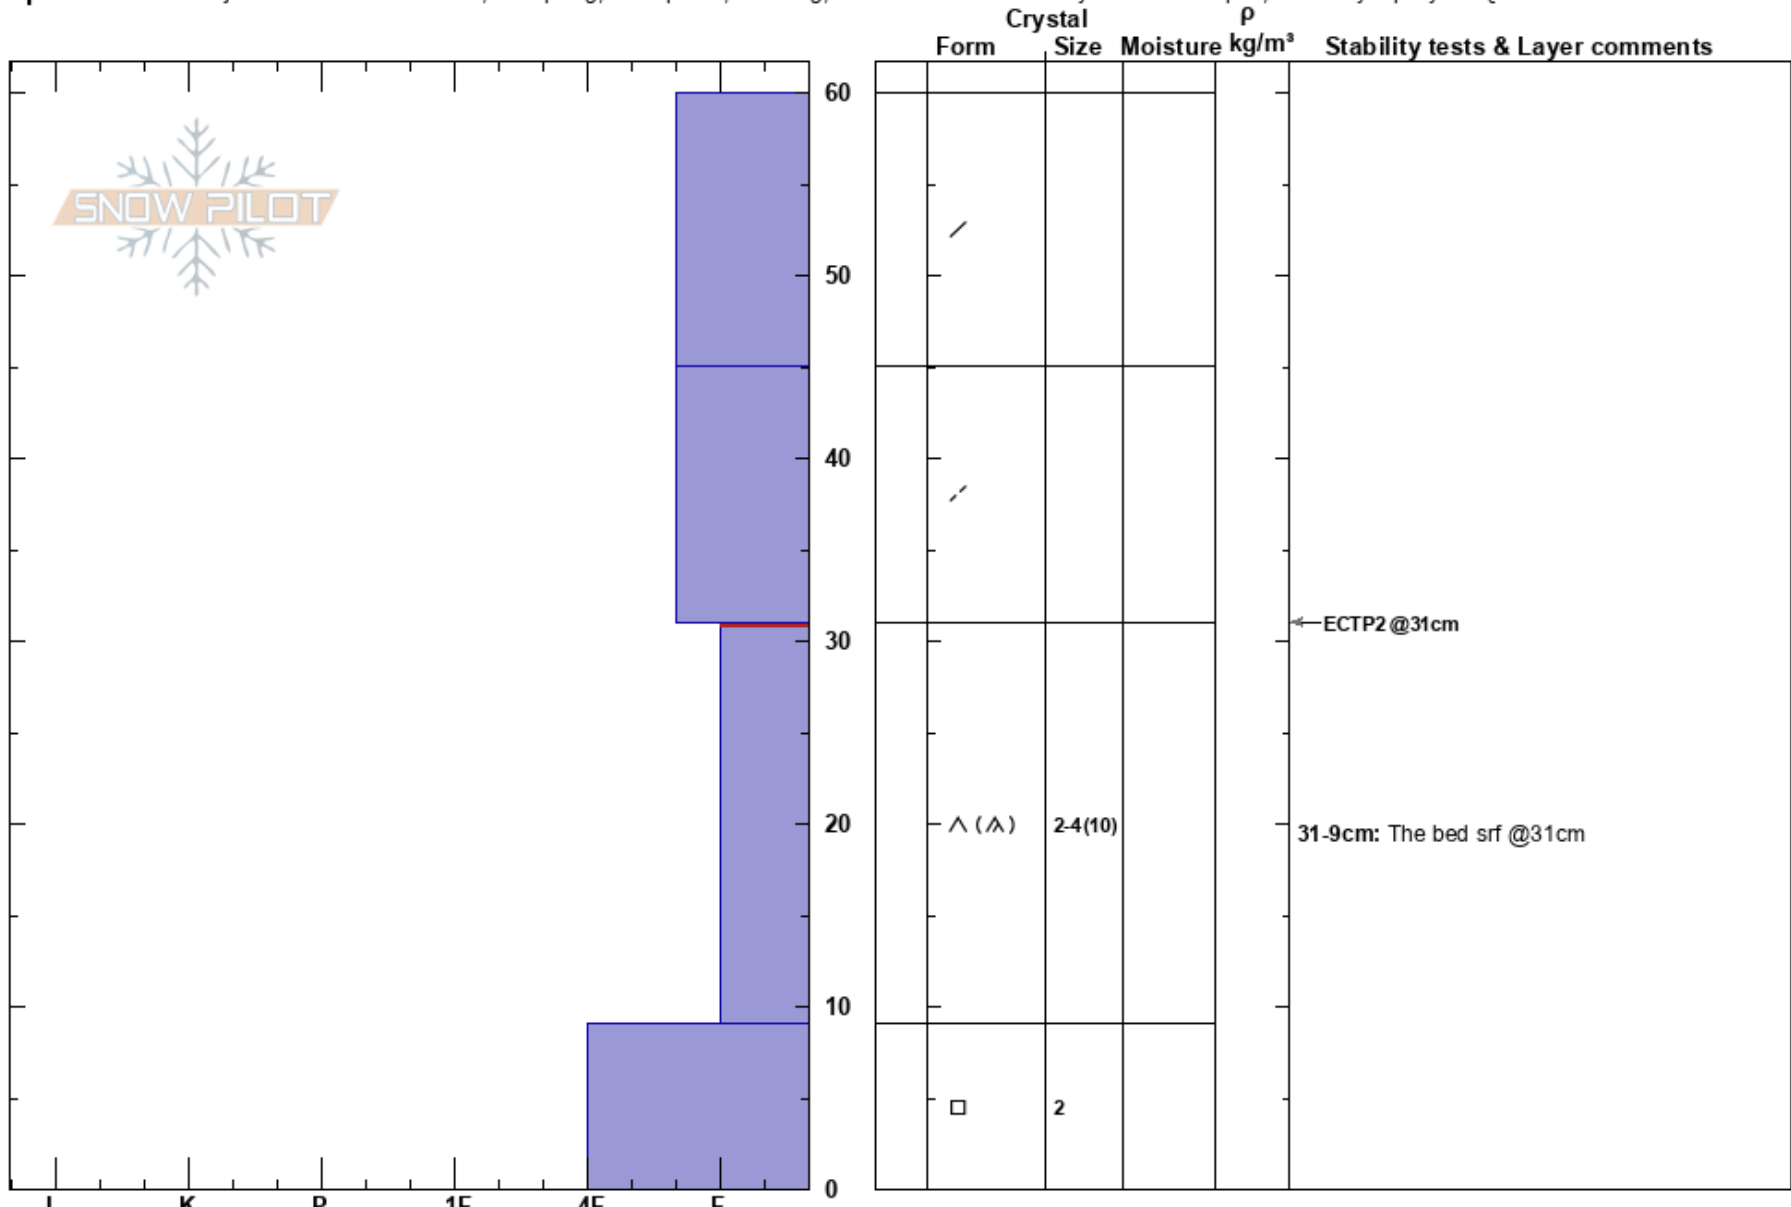

Ski Hill North
 Lionhead Range
 MT
 Elevation: 8121 ft
 Aspect: 60°

Doug Chabot-Admin
 12/20/2020 - 12:30pm
 Co-ord: 44.70338N, -111.29811W
 Slope Angle: 24°
 Wind Loading: no

Stability: Poor
 Air Temperature: -7°C
 Sky Cover: OVC
 Precipitation: S-1
 Wind: SW Moderate

HS:60
 Layer Notes:
 31-9cm: The bed srf @31cm
 31-9cm: Problematic layer

Specifics: Pit is adjacent to avalanche: other; Collapsing, widespread; Cracking; Recent avalanche activity on similar slopes; Instability rapidly rising

Notes: This pit was triggered with a whumpf about 30' away. Size was R1, D2 and was 200' wide and 3-400' slope distance. Steepest part of bed srf was 37 degrees near crown.