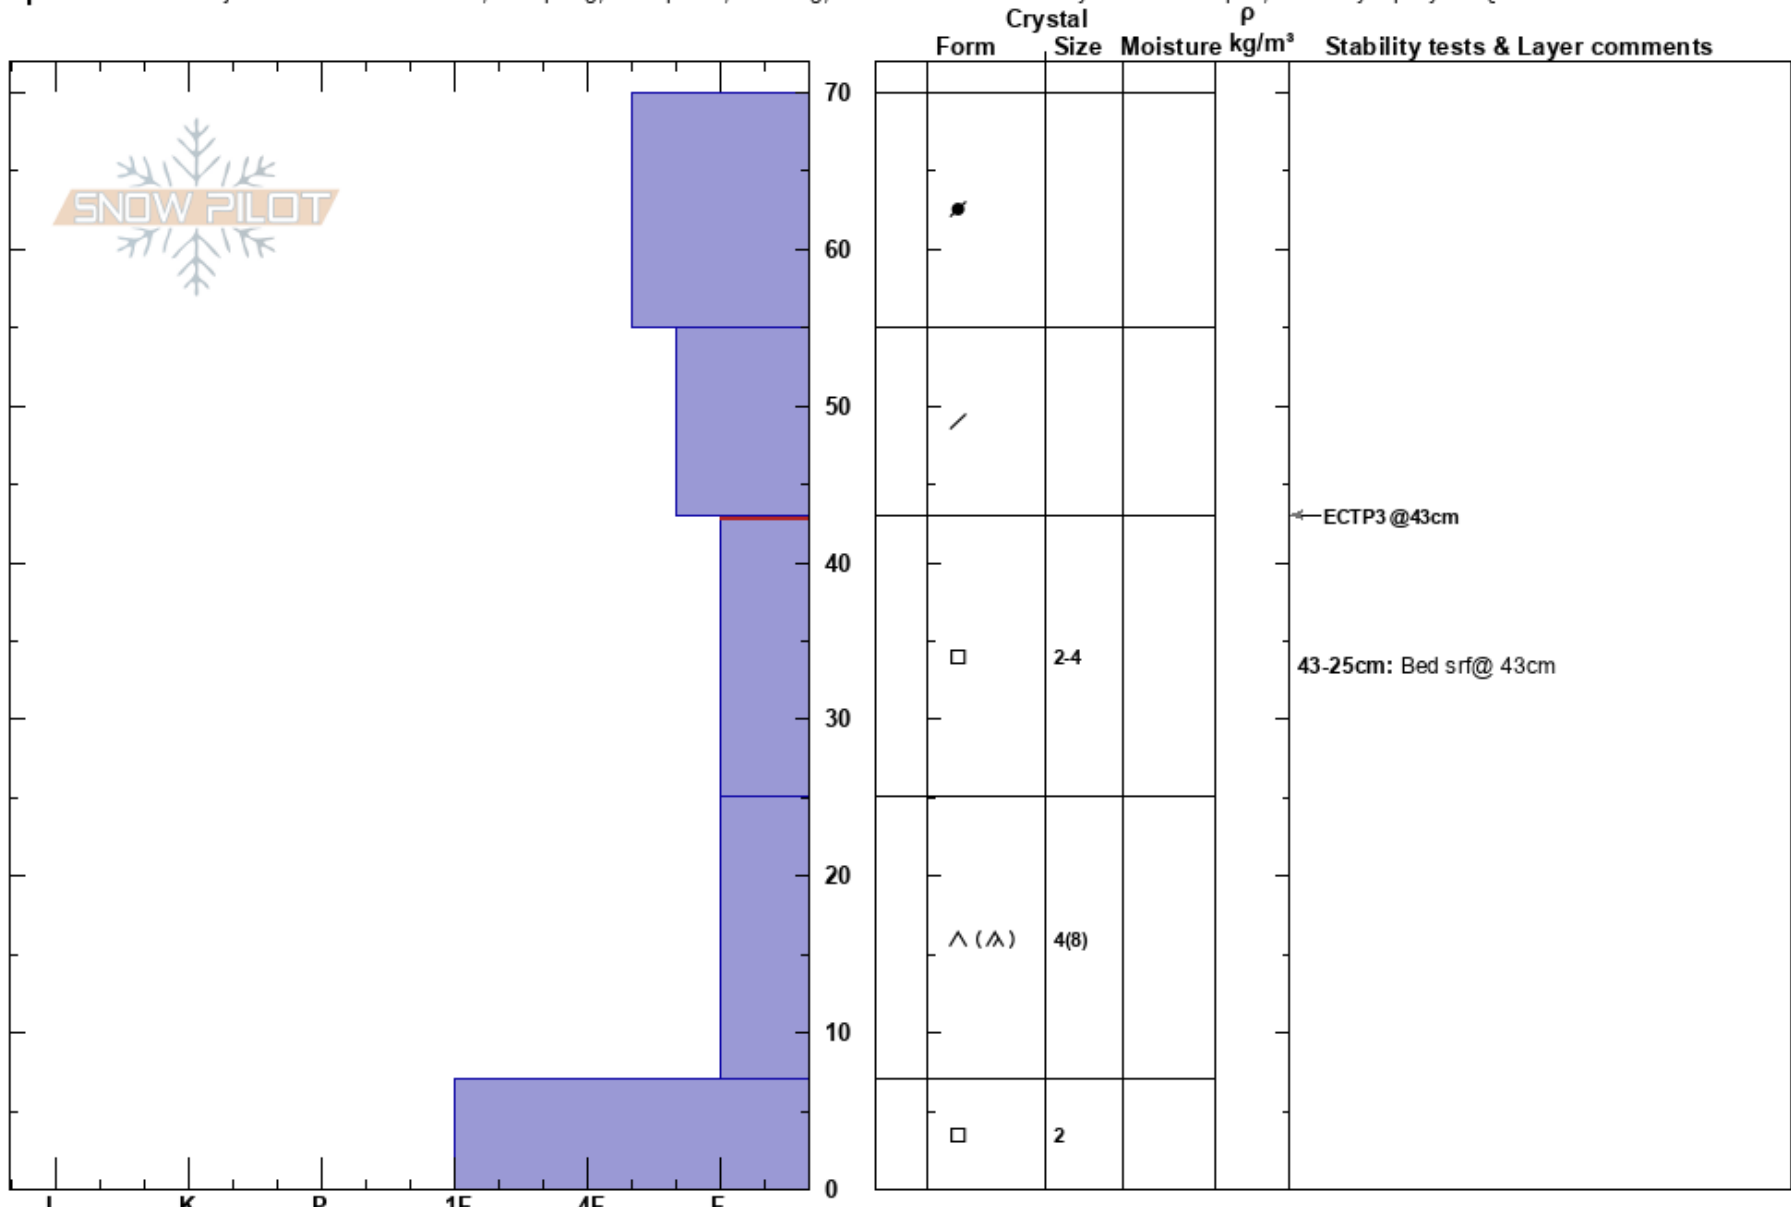

Ski Hill South
 Lionhead Range
 MT
 Elevation: 8067 ft
 Aspect: 50°

Doug Chabot-Admin
 12/20/2020 - 11:50am
 Co-ord: 44.70265N, -111.29676W
 Slope Angle: 34°
 Wind Loading: previous

Stability: Poor
 Air Temperature: -7°C
 Sky Cover: OVC
 Precipitation: S-1
 Wind: SW Moderate

HS:70
 Layer Notes:
 43-25cm: Bed srf@ 43cm
 43-25cm: Problematic layer

Specifics: Pit is adjacent to avalanche: other; Collapsing, widespread; Cracking; Recent avalanche activity on similar slopes; Instability rapidly rising

Notes: This pit was dug 75' away from the crown where it was triggered while skinning. The bed srf was 42 degrees steep near the crown on a rollover. Size was 100' across x 150' slope distance. R1, D2. Movie at MTavalanche playlist on YouTube.