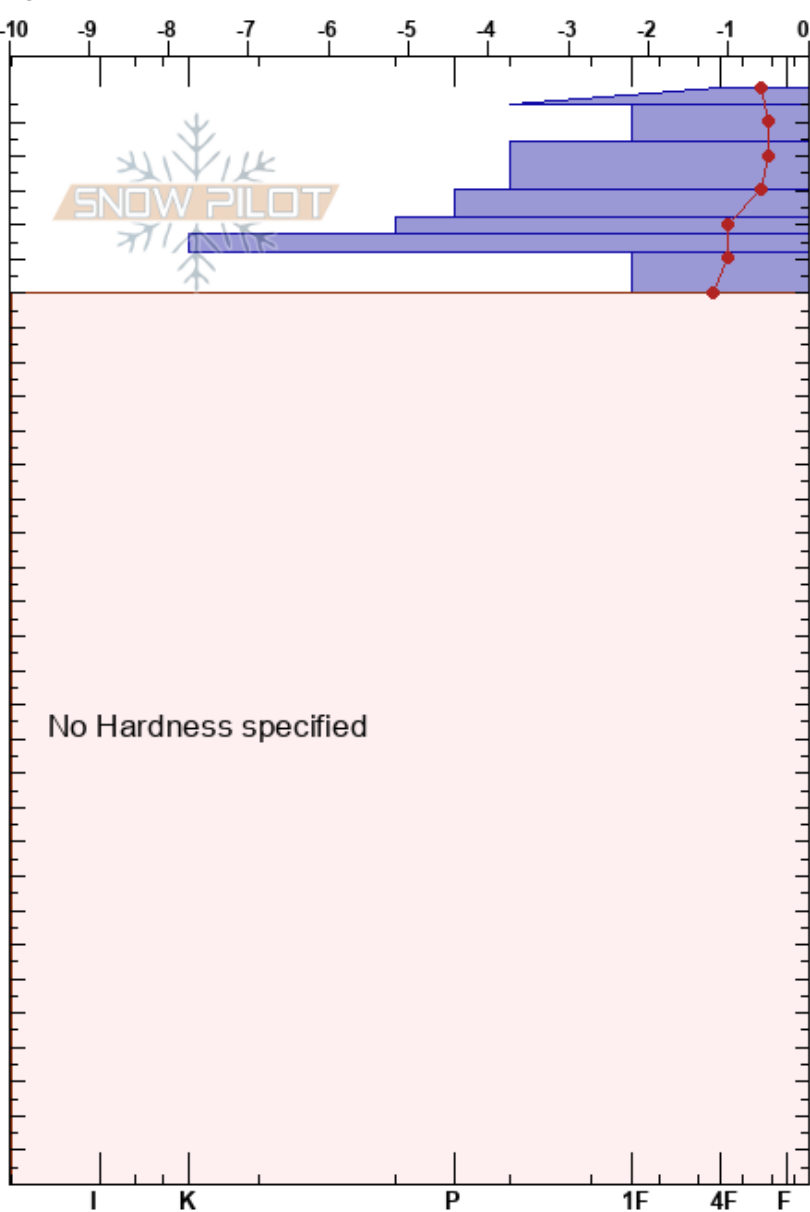

Ösjövålen , v om tspår
 Funäsfjällen
 Sweden
 Elevation: 1030 m
 Aspect: E

Mattias Åberg
 02/04/2017 - 10:00
 Co-ord: 62.68929N, 12.30756E
 Slope Angle:
 Wind Loading: yes

Stability: Good HS:320
 Air Temperature: 0°C PF:3 43-48cm: Skare
 Sky Cover: BKN
 Precipitation: NO
 Wind: W Moderate

Specifics: We skied slope; Snowmobile tracks on slope

No Hardness specified

	Crystal		Moisture	ρ kg/m³	Stability tests & Layer comments
	Form	Size			
0-10	/		M		
10-20	⊙		W		
20-30	⊙		W		
30-40	/		M		
40-50	⊙		W		
50-60	=				43-48cm: Skare
60-70	○ (▽)		M		
70-320					