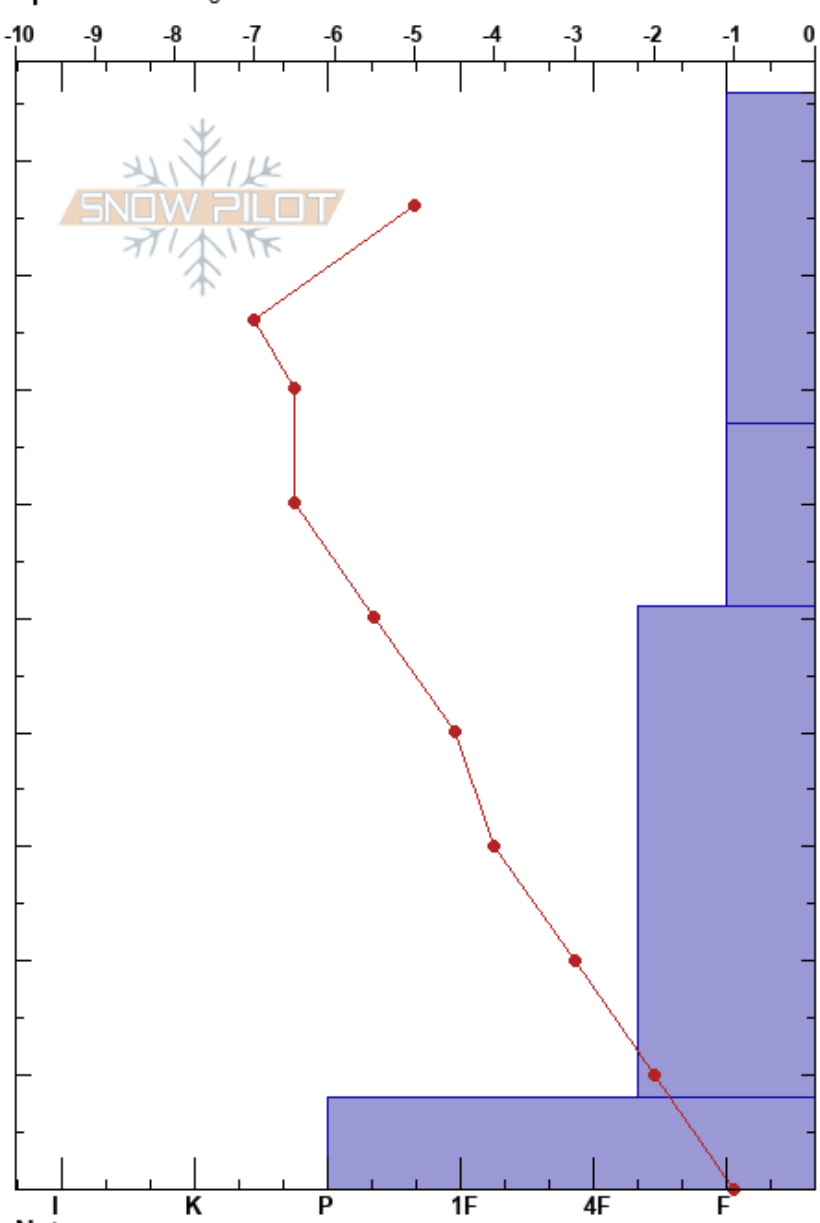

Meleheess
 Teton Range
 WY
 Elevation: 9600 ft
 Aspect: 310°
 Specifics: Pit dug in a Ski Area

Fred Most
 12/17/2020 - 2:21pm
 Co-ord:
 Slope Angle: 38°
 Wind Loading: previous

Stability:
 Air Temperature: -5°C
 Sky Cover: OVC
 Precipitation: S1
 Wind: W Light Breeze

Form	Crystal		Moisture	ρ kg/m ³	Stability tests & Layer comments
	Size				
* (X)	1-2(1)				
/	0.5				
□	0.5-2				←ECTP20 @51cm Q 2
□	1-4				←ECTN14 @31cm

Notes: