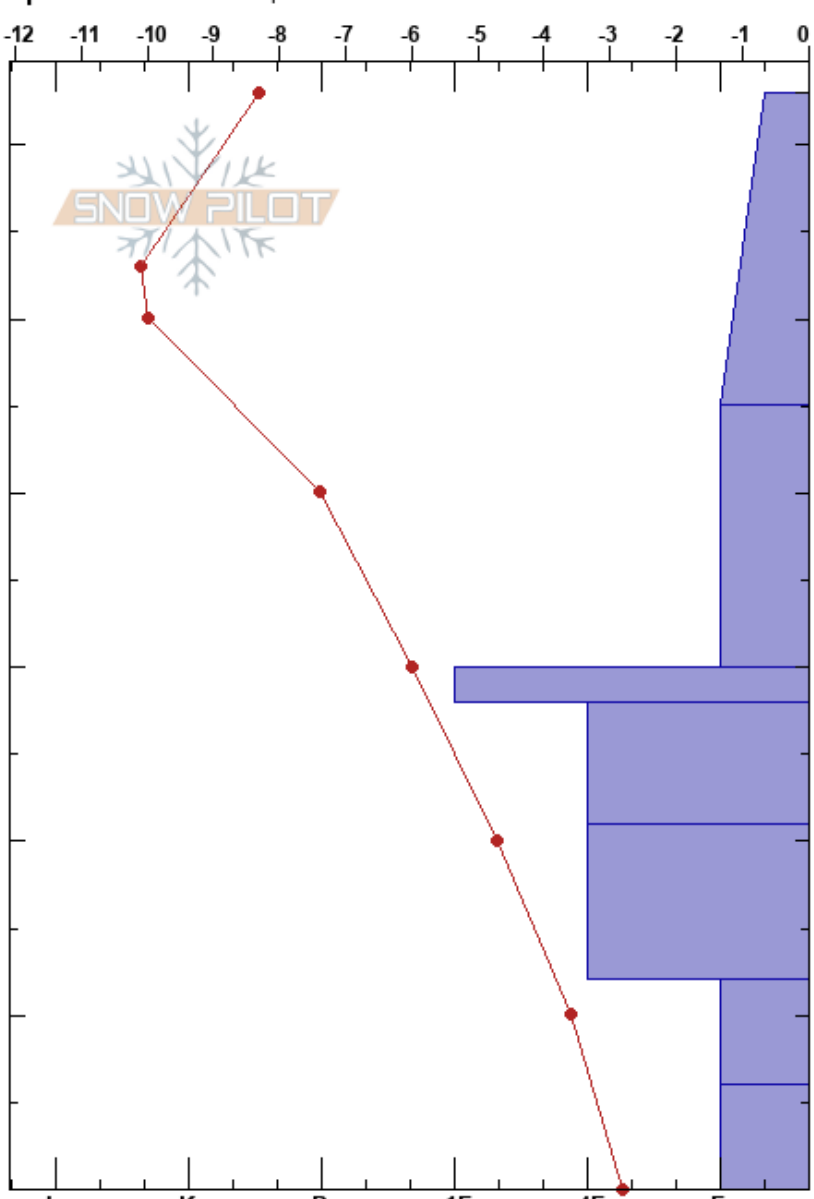

mayflower hill NE  
 Sawatch  
 CO  
 Elevation: 11811 ft  
 Aspect: NE  
 Specifics: We skied slope

Kyle Sovada  
 12/20/2020 - 10:00am  
 Co-ord: 39.43200N, -106.15101W  
 Slope Angle: 23°  
 Wind Loading: no

Stability: **HS:63**  
 Air Temperature: -8.7°C **PF:50**  
 Sky Cover: BKN **PS:20**  
 Precipitation: NO  
 Wind: W Moderate  
 Layer Notes: 6-0cm: Problematic layer

Form	Crystal Size	Moisture	$\rho$ kg/m <sup>3</sup>	Stability tests & Layer comments
/	0.5			
•	0.5-1			
□	2			
○	2.5			← CT14, Q3 @30cm Progressive Comp
□	2.5			
□	2.4			
^	2.4			
^	4.5			← STM @0cm Q2

Notes: at or below Treeline, isolated from wind loading, pit dug in clear meadow