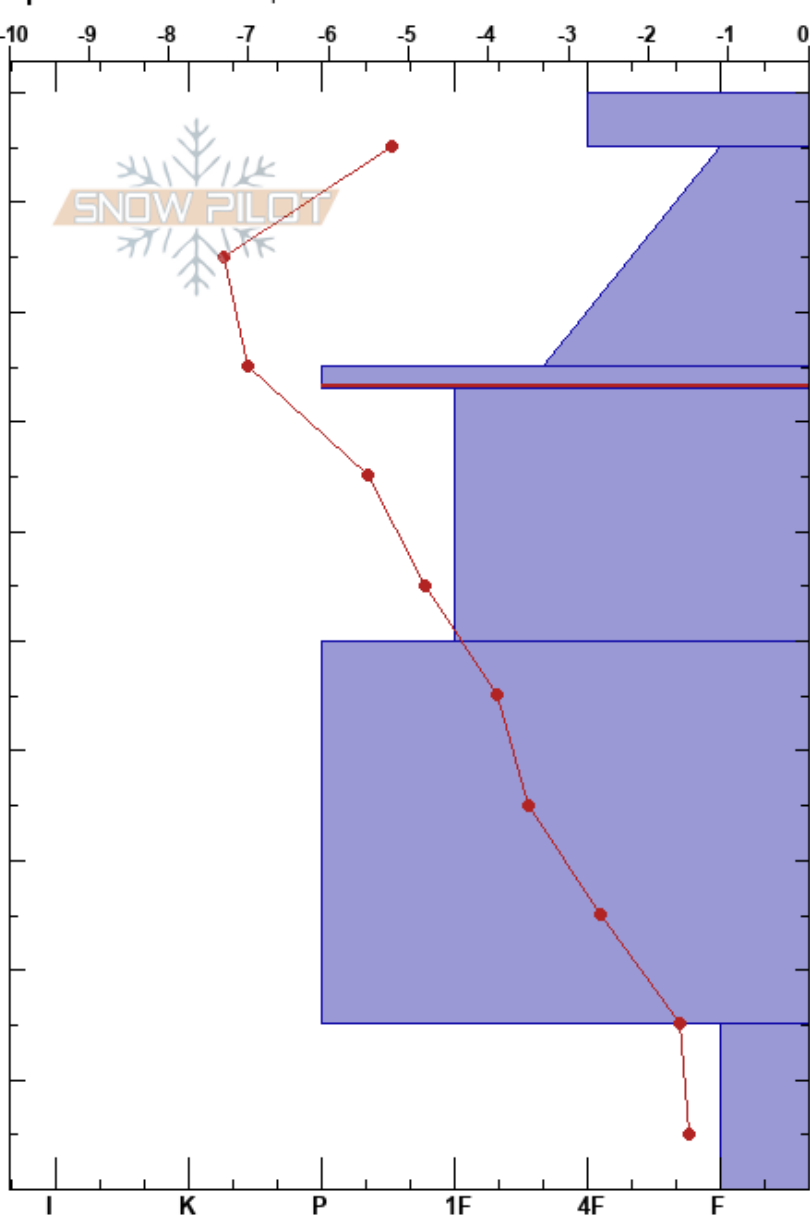

Va Lakes-Red lk bowl
 Eastern Sierra Nevada
 CA
 Elevation: 10381 ft
 Aspect: 81°
 Specifics: We skied slope

Chris Engelhardt
 12/19/2020 - 10:30am
 Co-ord: 38.04161N, -119.26917W
 Slope Angle: 27°
 Wind Loading:

Stability: **HS:100**
 Air Temperature: -1.5°C PF:25 75-73cm:Problematic layer
 Sky Cover: CLR PS: 15
 Precipitation: NO
 Wind: Calm

Form	Crystal Size	Moisture	ρ kg/m ³	Stability tests & Layer comments
*	1			
/	0.3	D		← CT11, Q2 @95cm
/ (F)	(0.1)	D		
/ (Z)	0.1(0.5)	D		← CT23, Q2 @75cm
/	0.3	D		
				← CT27, Q2 @50cm
/	0.3	D		
□ (B)	1.5(1)	D		← ECTX