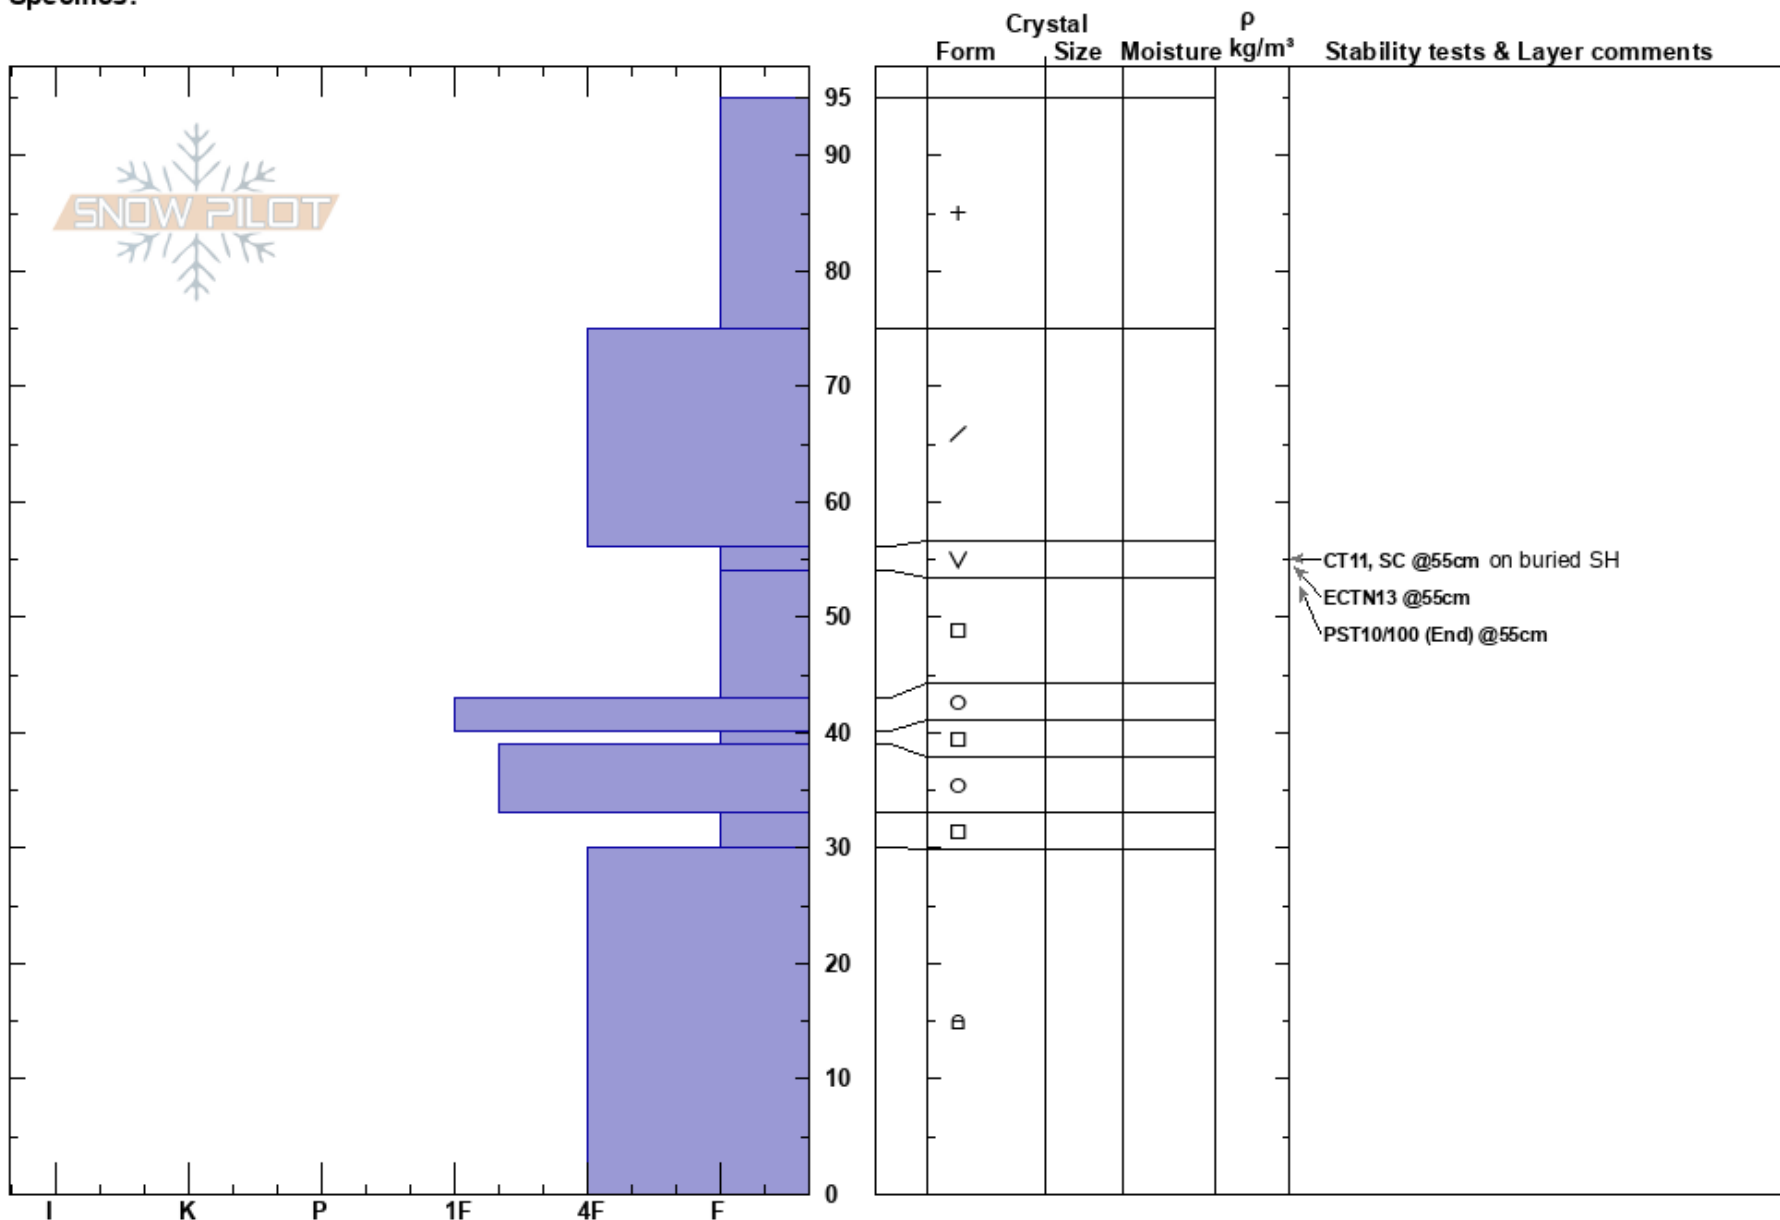

Olive Oil  
 Teton Range  
 WY  
 Elevation: 7963 ft  
 Aspect: NE  
 Specifics:

Nancy Bockino  
 12/19/2020 - 12:00pm  
 Co-ord: 12T 514465E 4831001N  
 Slope Angle: 25°  
 Wind Loading:

Stability: HS:95  
 Air Temperature: 56-54cm:Problematic layer  
 Sky Cover: BKN  
 Precipitation: S-1  
 Wind: SW Light Breeze

Notes: Overriding slab maybe too soft for PST, but propagation when triggered was fast and explained remote triggers nearby