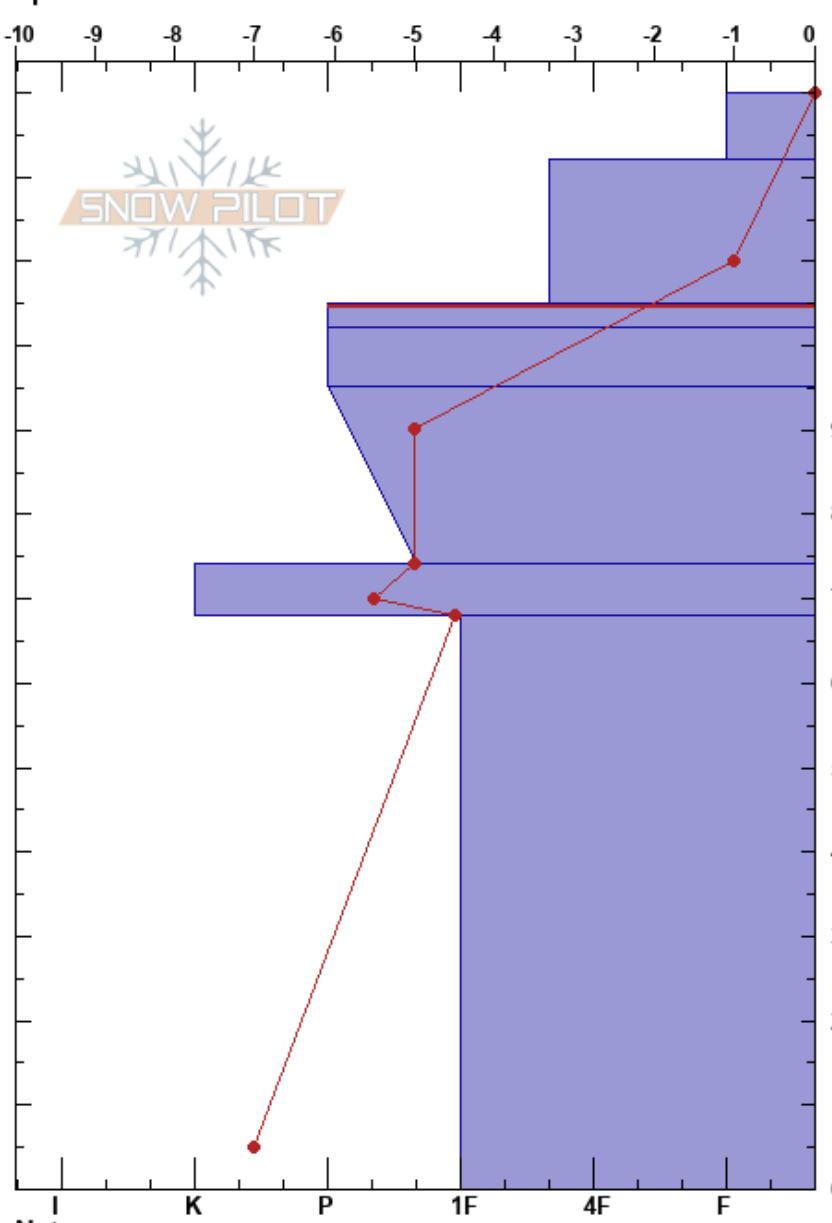

Toe of the Worthington
 Chugach Range
 AK
 Elevation: 2400 ft
 Aspect: NW
 Specifics:

Max Wittenberg
 03/31/2017 - 12:00pm
 Co-ord:
 Slope Angle: 25°
 Wind Loading: no

Stability:
 Air Temperature: 4°C
 Sky Cover: OVC
 Precipitation: S-1
 Wind: SE Calm

HS:130
 PF:20
 105-102cm:Problematic layer

Form	Crystal		ρ kg/m ³	Stability tests & Layer comments
	Size	Moisture		
+		M		
/		M		
-				
⊖				←ECTN26 @102cm Progressive prop
⊖ (=)				
⊖				

Notes: