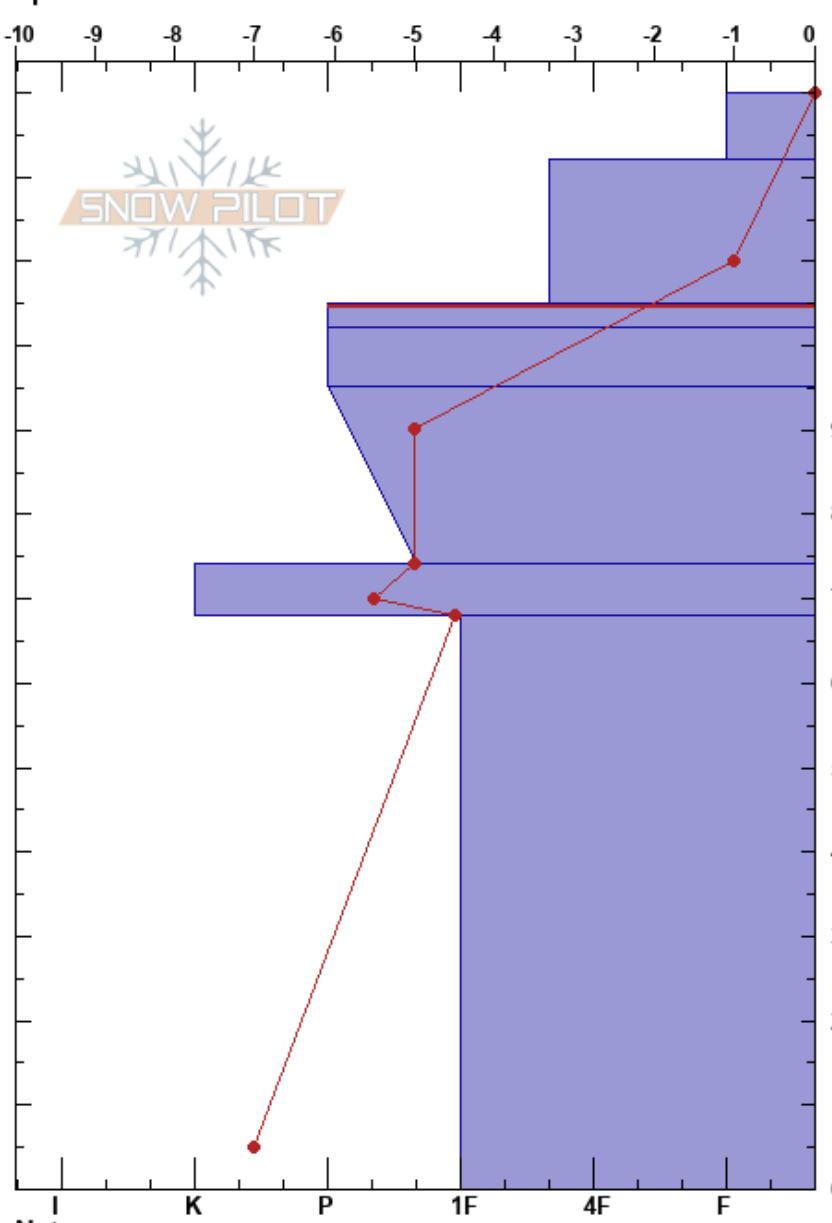

Toe of the Worthington
 Chugach Range
 AK
 Elevation: 2400 ft
 Aspect: NW
 Specifics:

Max Wittenberg
 03/31/2017 - 12:00pm
 Co-ord:
 Slope Angle: 25°
 Wind Loading: no

Stability:
 Air Temperature: 4°C
 Sky Cover: OVC
 Precipitation: S-1
 Wind: SE Calm

HS:130
 PF:20
 105-102cm:Problematic layer

Form	Crystal		ρ kg/m ³	Stability tests & Layer comments
	Size	Moisture		
+		M		
/		M		
-				
⊖				←ECTN26 @102cm Progressive prop
⊖ (=)				
⊖				

Notes:

I K P 1F 4F F