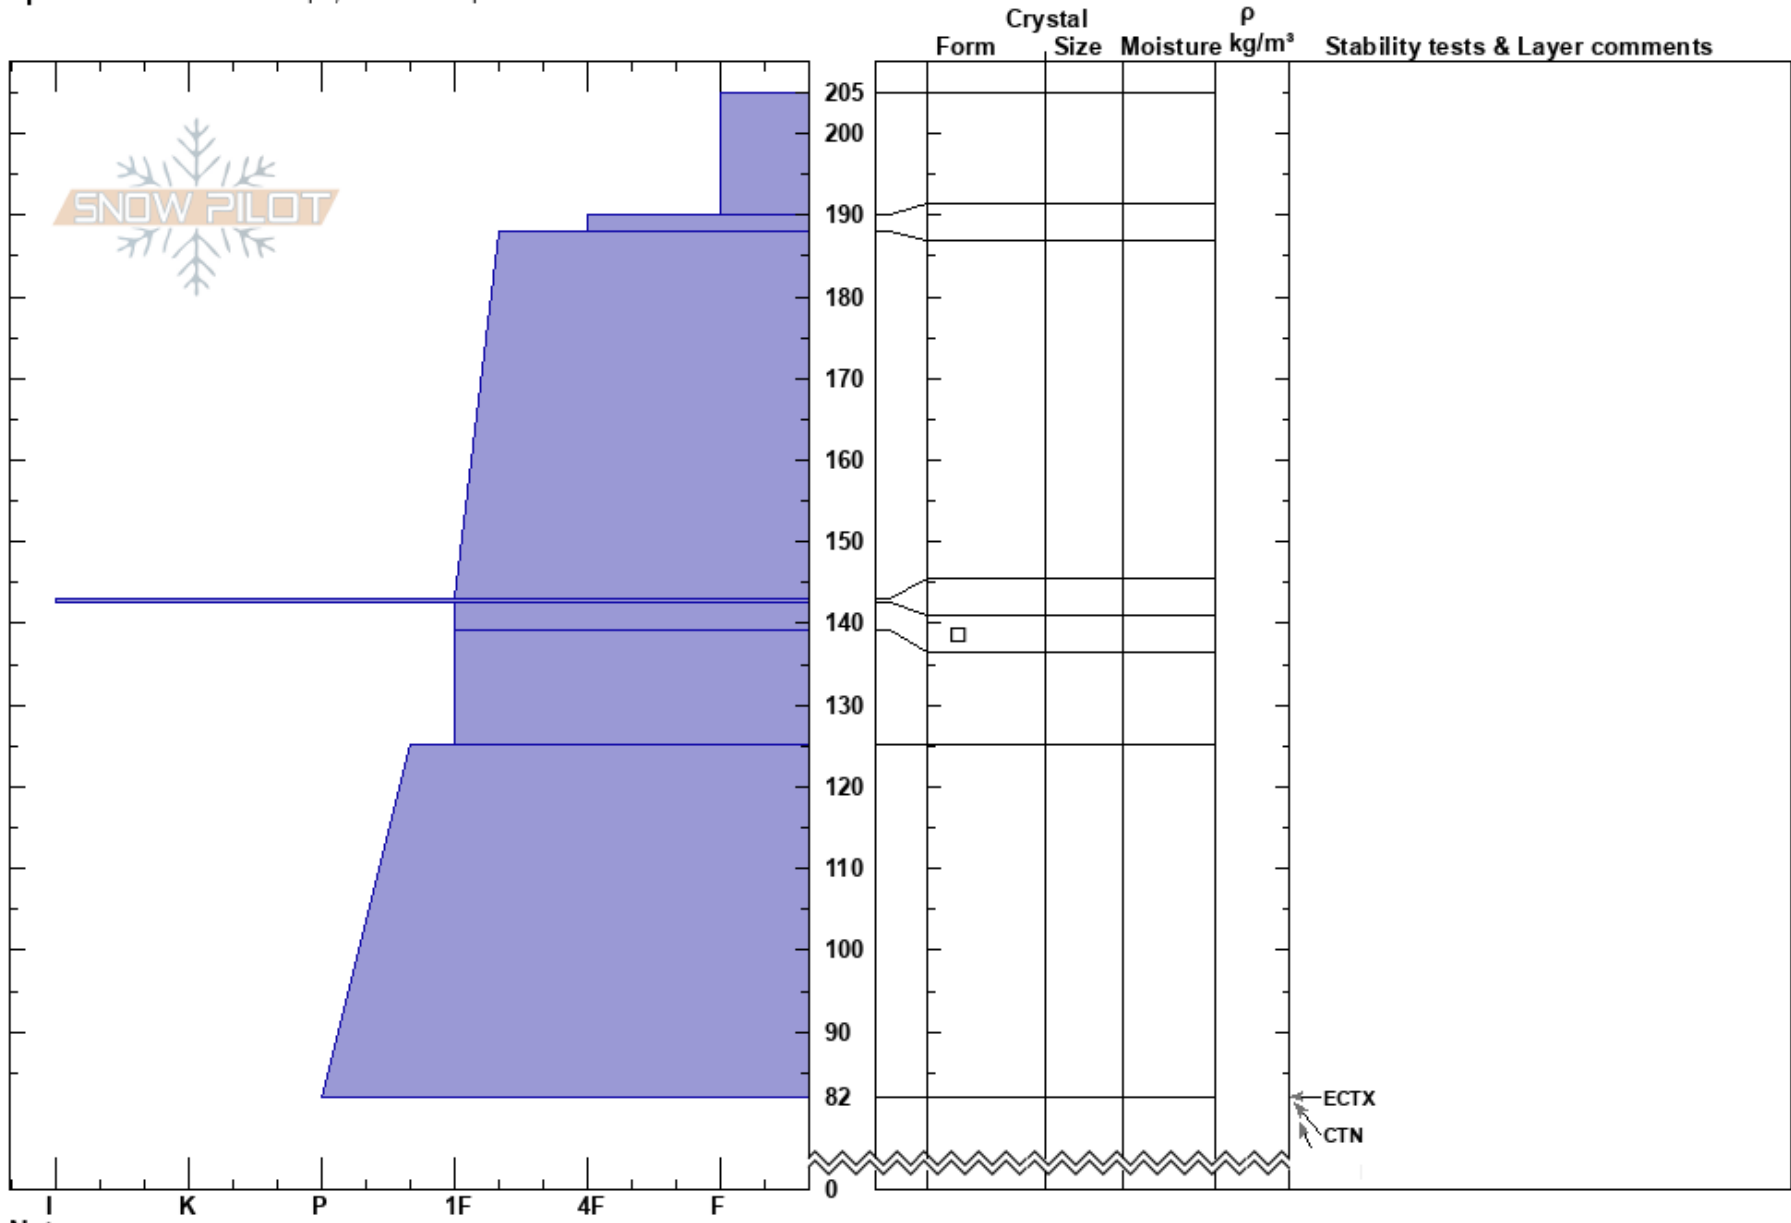

Eddie's\_12/17  
 Chugach Range  
 AK  
 Elevation: 1952 ft  
 Aspect: NW  
 Specifics: Ski tracks on slope; We skied slope

Kit Cunningham  
 12/17/2020 - 2:26pm  
 Co-ord: 60.80202N, -149.13194W  
 Slope Angle:  
 Wind Loading: no

Stability: Very Good  
 Air Temperature: -6.1°C  
 Sky Cover: OVC  
 Precipitation: S2  
 Wind: NE Moderate

HS:205  
 Layer Notes:  
 142.5-139cm: Problematic layer

Notes: