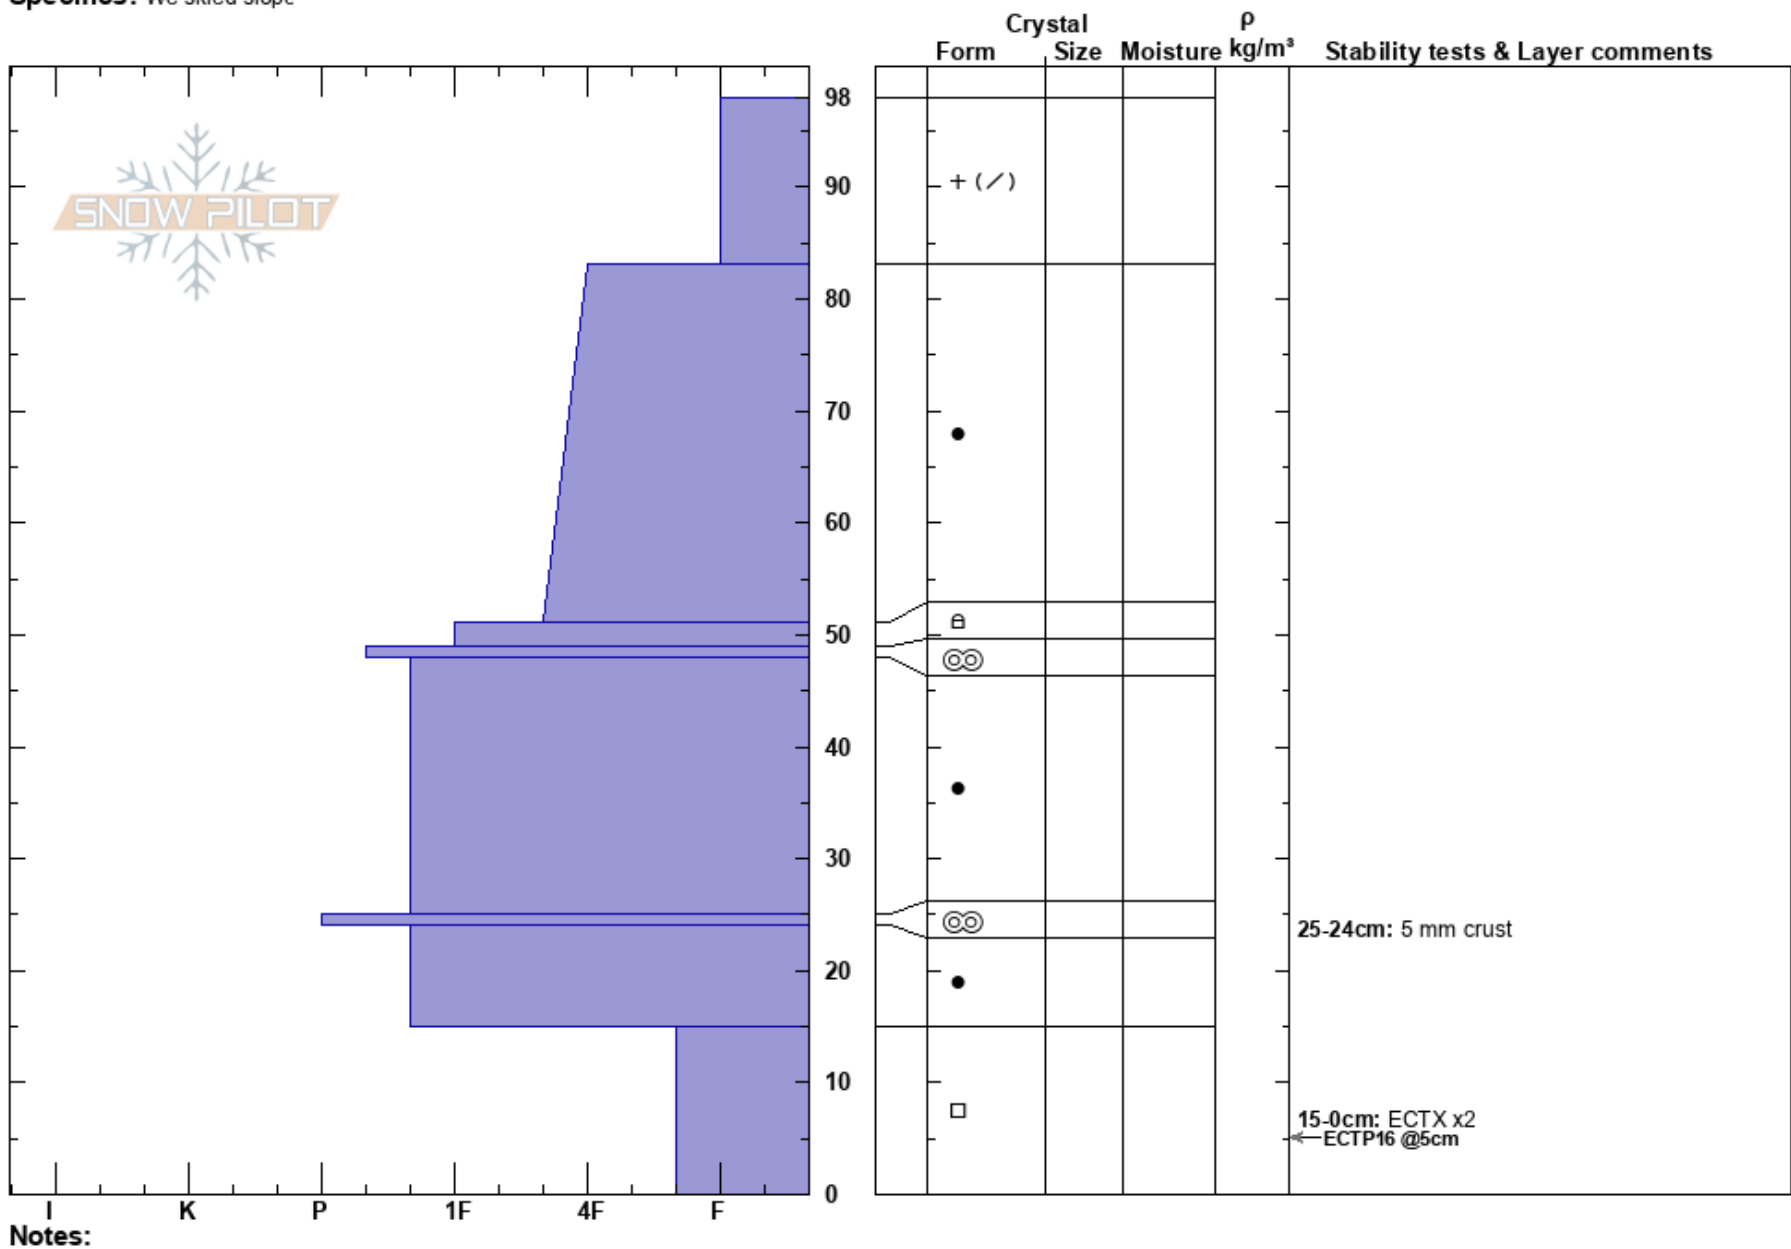

Orca  
Chugach Range  
AK  
Elevation: 2552 ft  
Aspect: 194°  
Specifics: We skied slope

Andrew Schauer  
12/17/2020 - 2:30pm  
Co-ord: 60.93361N, -149.10940W  
Slope Angle: 21°  
Wind Loading: no

Stability: Fair  
Air Temperature: -4°C  
Sky Cover: OVC  
Precipitation: S-1  
Wind: Calm

HS:98  
PF:25  
PS: 15  
25-24cm: 5 mm crust  
15-0cm: ECTX x2  
15-0cm: Problematic layer

Notes: