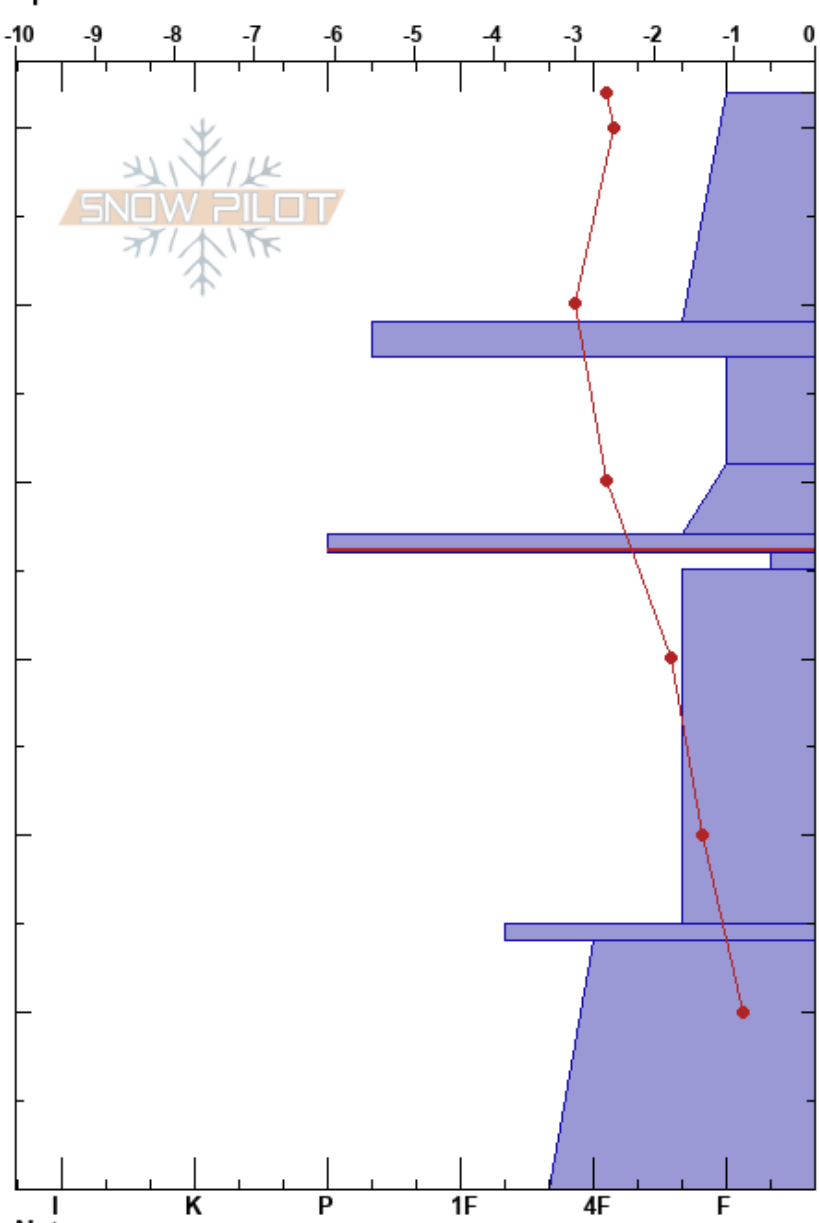

12.17 Check
 Mt. Shasta
 CA
 Elevation: 7142 ft
 Aspect: 283°
 Specifics:

Caleb Bums
 12/17/2020 - 3:21pm
 Co-ord: 10T 563650W 4579228S
 Slope Angle: 30°
 Wind Loading:

Stability:
 Air Temperature: -3.4°C
 Sky Cover: BKN
 Precipitation: S-1
 Wind: Calm

HS:62
 PF:60
 37-36cm: Problematic layer

Form	Crystal Size	Moisture	ρ kg/m ³	Stability tests & Layer comments
⊙	2-3			
■				← CT3, Q1 @37cm
□	2-2			← ECTP3 @37cm
				← STV @36cm
○				← STM @15cm

Notes: