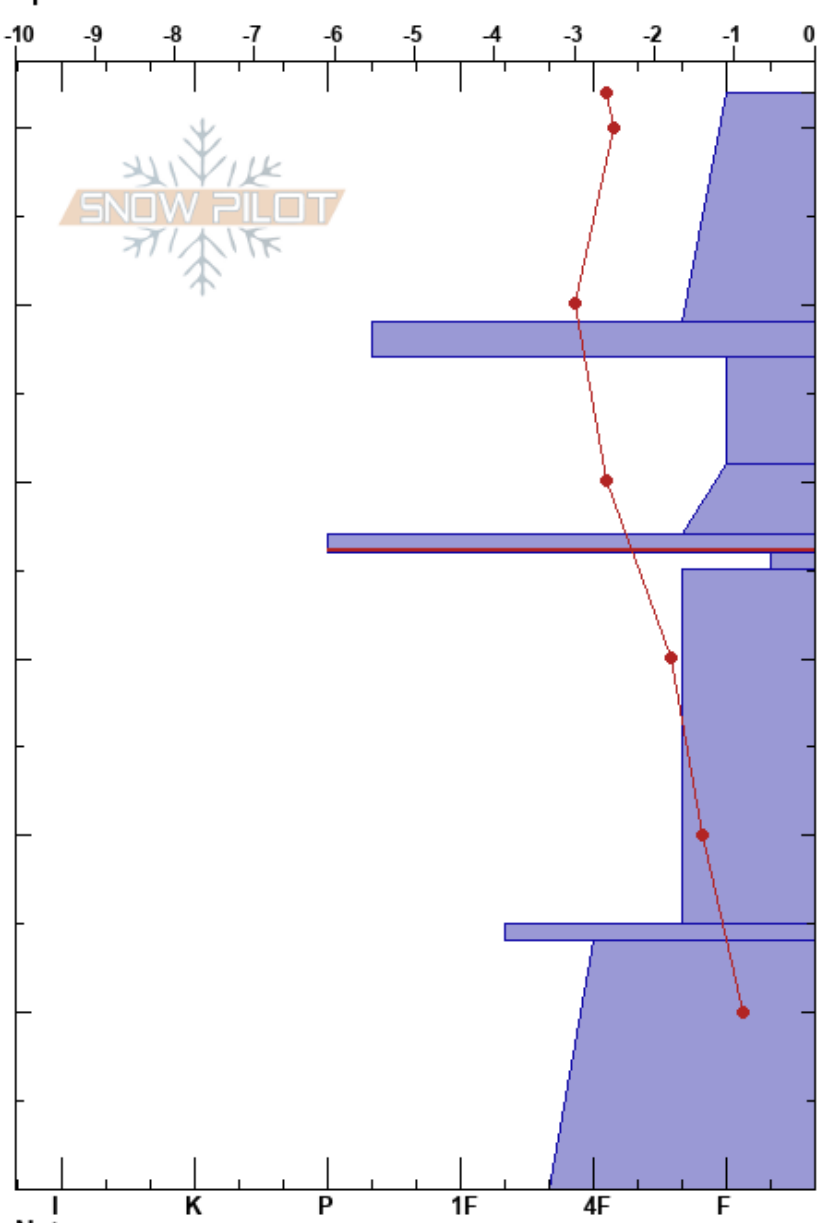

12.17 Check
 Mt. Shasta
 CA
 Elevation: 7142 ft
 Aspect: 283°
 Specifics:

Caleb Bums
 12/17/2020 - 3:21pm
 Co-ord: 10T 563650W 4579228S
 Slope Angle: 30°
 Wind Loading:

Stability:
 Air Temperature: -3.4°C
 Sky Cover: BKN
 Precipitation: S-1
 Wind: Calm

HS:62
 PF:60
 37-36cm: Problematic layer

Form	Crystal		ρ kg/m ³	Stability tests & Layer comments
	Size	Moisture		
⊙	2-3			
■				← CT3, Q1 @37cm
□	2-2			← ECTP3 @37cm
				← STV @36cm
○				← STM @15cm

Notes: