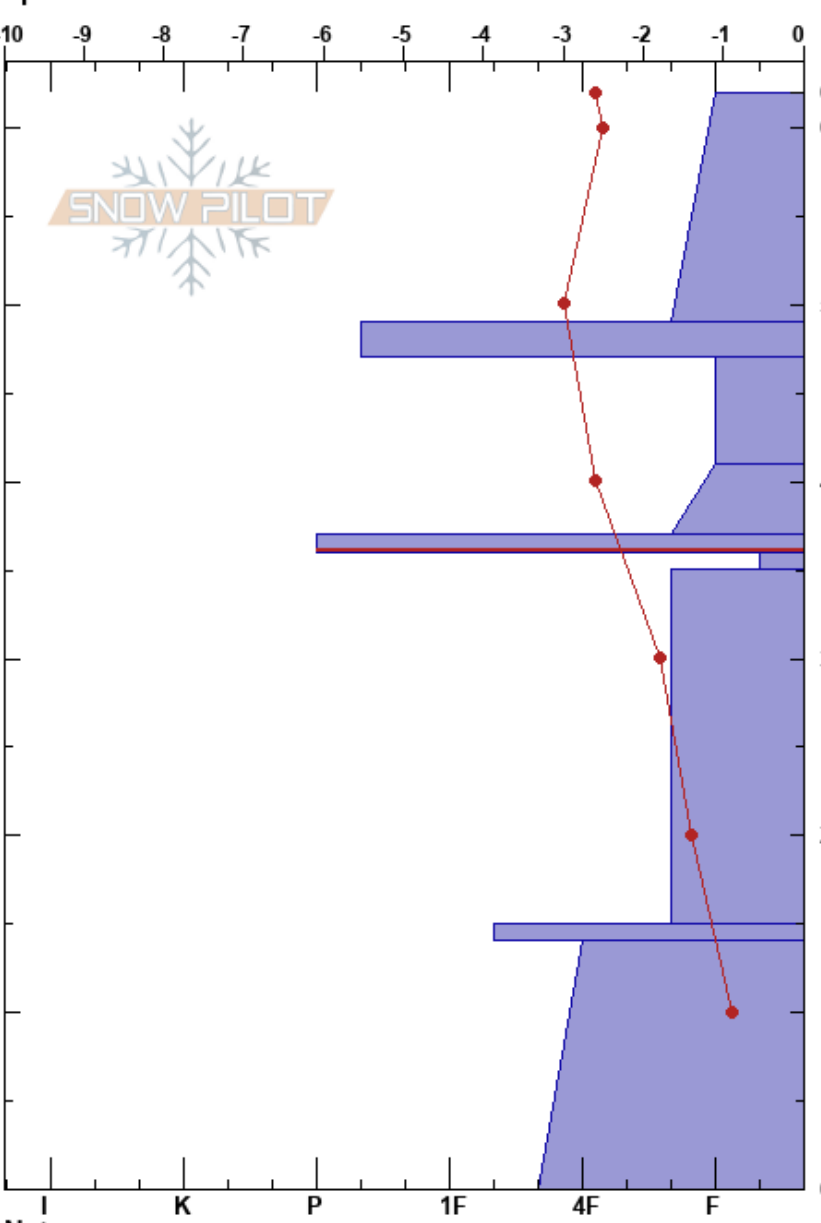

12.17 Check
 Mt. Shasta
 CA
 Elevation: 7142 ft
 Aspect: 283°
 Specifics:

Caleb Bums
 12/17/2020 - 3:21pm
 Co-ord: 10T 563650W 4579228S
 Slope Angle: 30°
 Wind Loading:

Stability:
 Air Temperature: -3.4°C
 Sky Cover: BKN
 Precipitation: S-1
 Wind: Calm

HS:62
 PF:60
 37-36cm: Problematic layer

Form	Crystal		ρ kg/m ³	Stability tests & Layer comments
	Size	Moisture		
⊙	2-3			
■				← CT3, Q1 @37cm
□	2-2			← ECTP3 @37cm
				← STV @36cm
○				← STM @15cm

Notes: