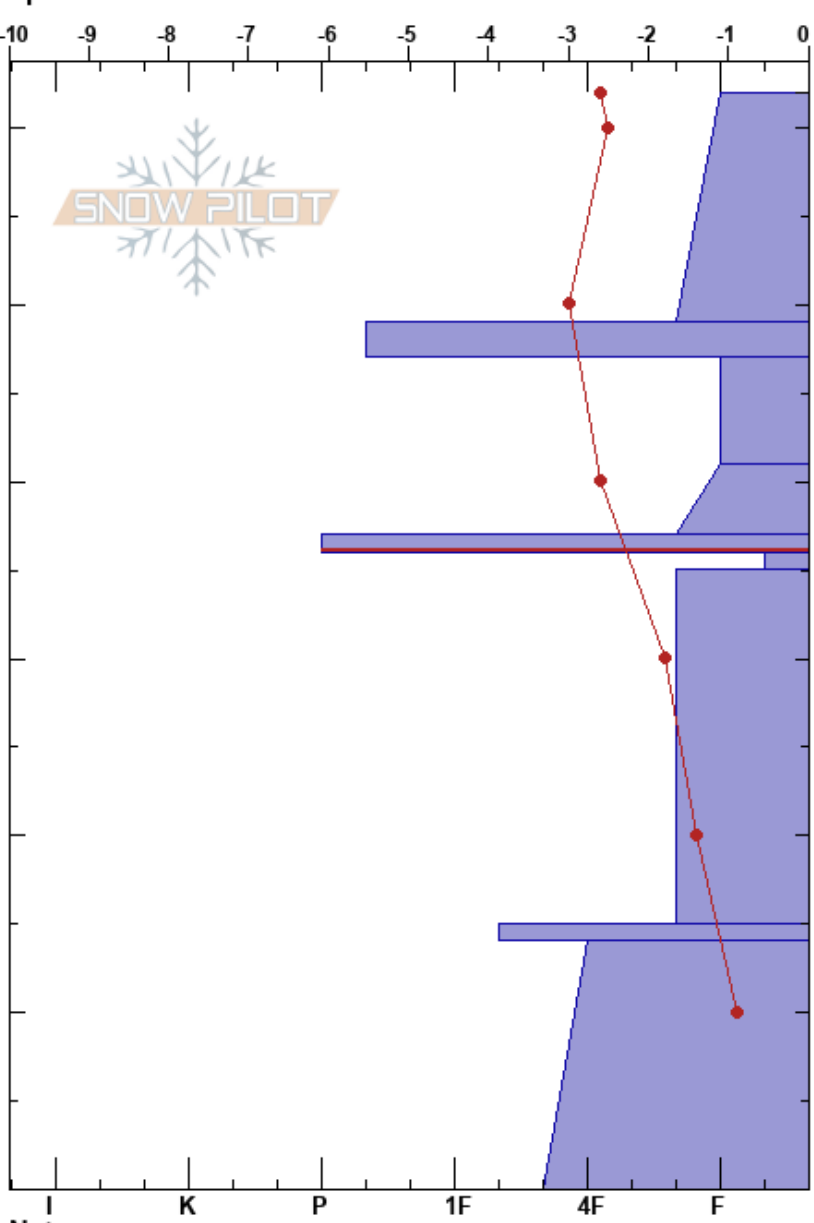

12.17 Check
 Mt. Shasta
 CA
 Elevation: 7142 ft
 Aspect: 283°
 Specifics:

Caleb Bums
 12/17/2020 - 3:21pm
 Co-ord: 10T 563650W 4579228S
 Slope Angle: 30°
 Wind Loading:

Stability:
 Air Temperature: -3.4°C
 Sky Cover: BKN
 Precipitation: S-1
 Wind: Calm

HS:62
 PF:60
 37-36cm: Problematic layer

Form	Crystal		ρ kg/m ³	Stability tests & Layer comments
	Size	Moisture		
⊙	2-3			
■				← CT3, Q1 @37cm
□	2-2			← ECTP3 @37cm
				← STV @36cm
○				← STM @15cm

Notes: