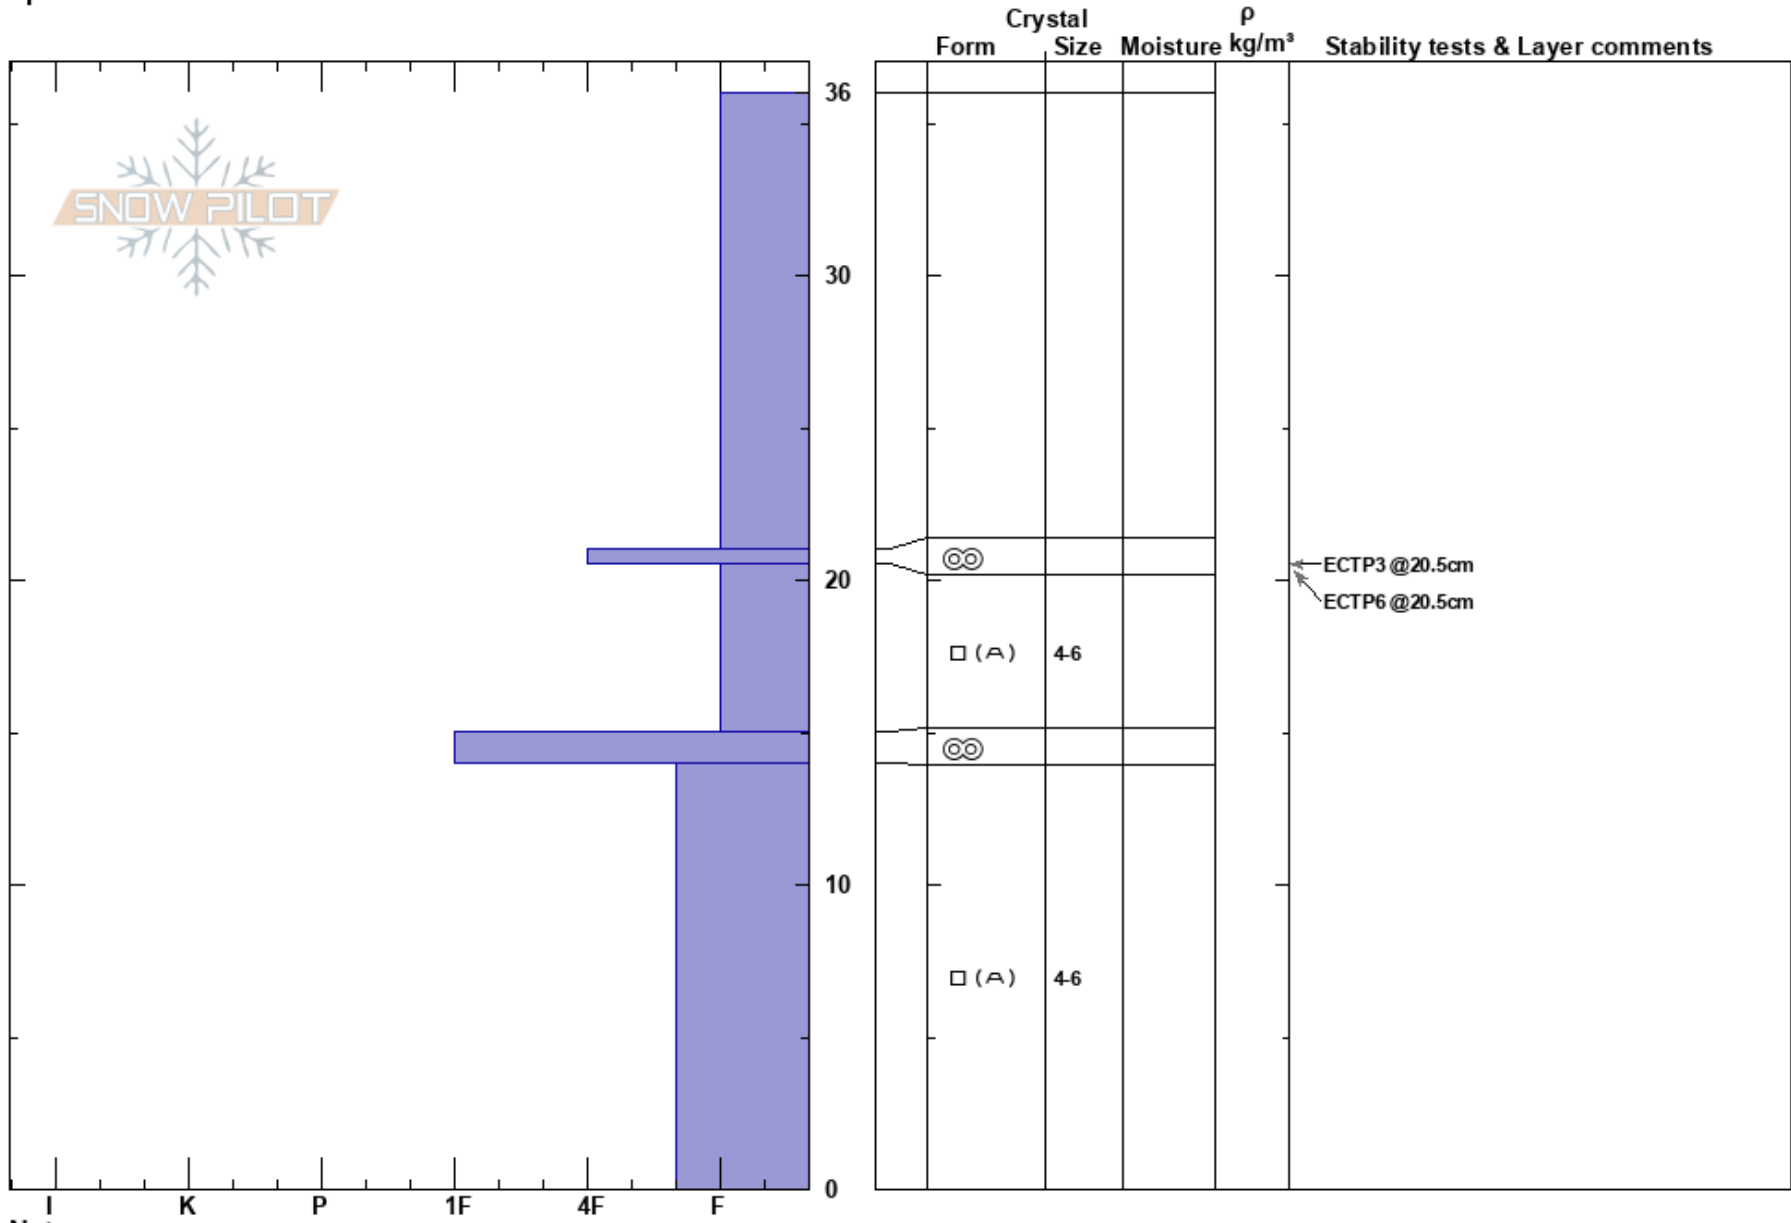

CSR - Days Fork
 Central Wasatch
 UT
 Elevation: 9034 ft
 Aspect: E
 Specifics:

Nikki Champion
 12/17/2020 - 11:25am
 Co-ord: 40.61389N, -111.63833W
 Slope Angle: 27°
 Wind Loading: yes

Stability:
 Air Temperature:
 Sky Cover: OVC
 Precipitation: S-1
 Wind: SW Light Breeze

HS:36 Layer Notes:

Notes: