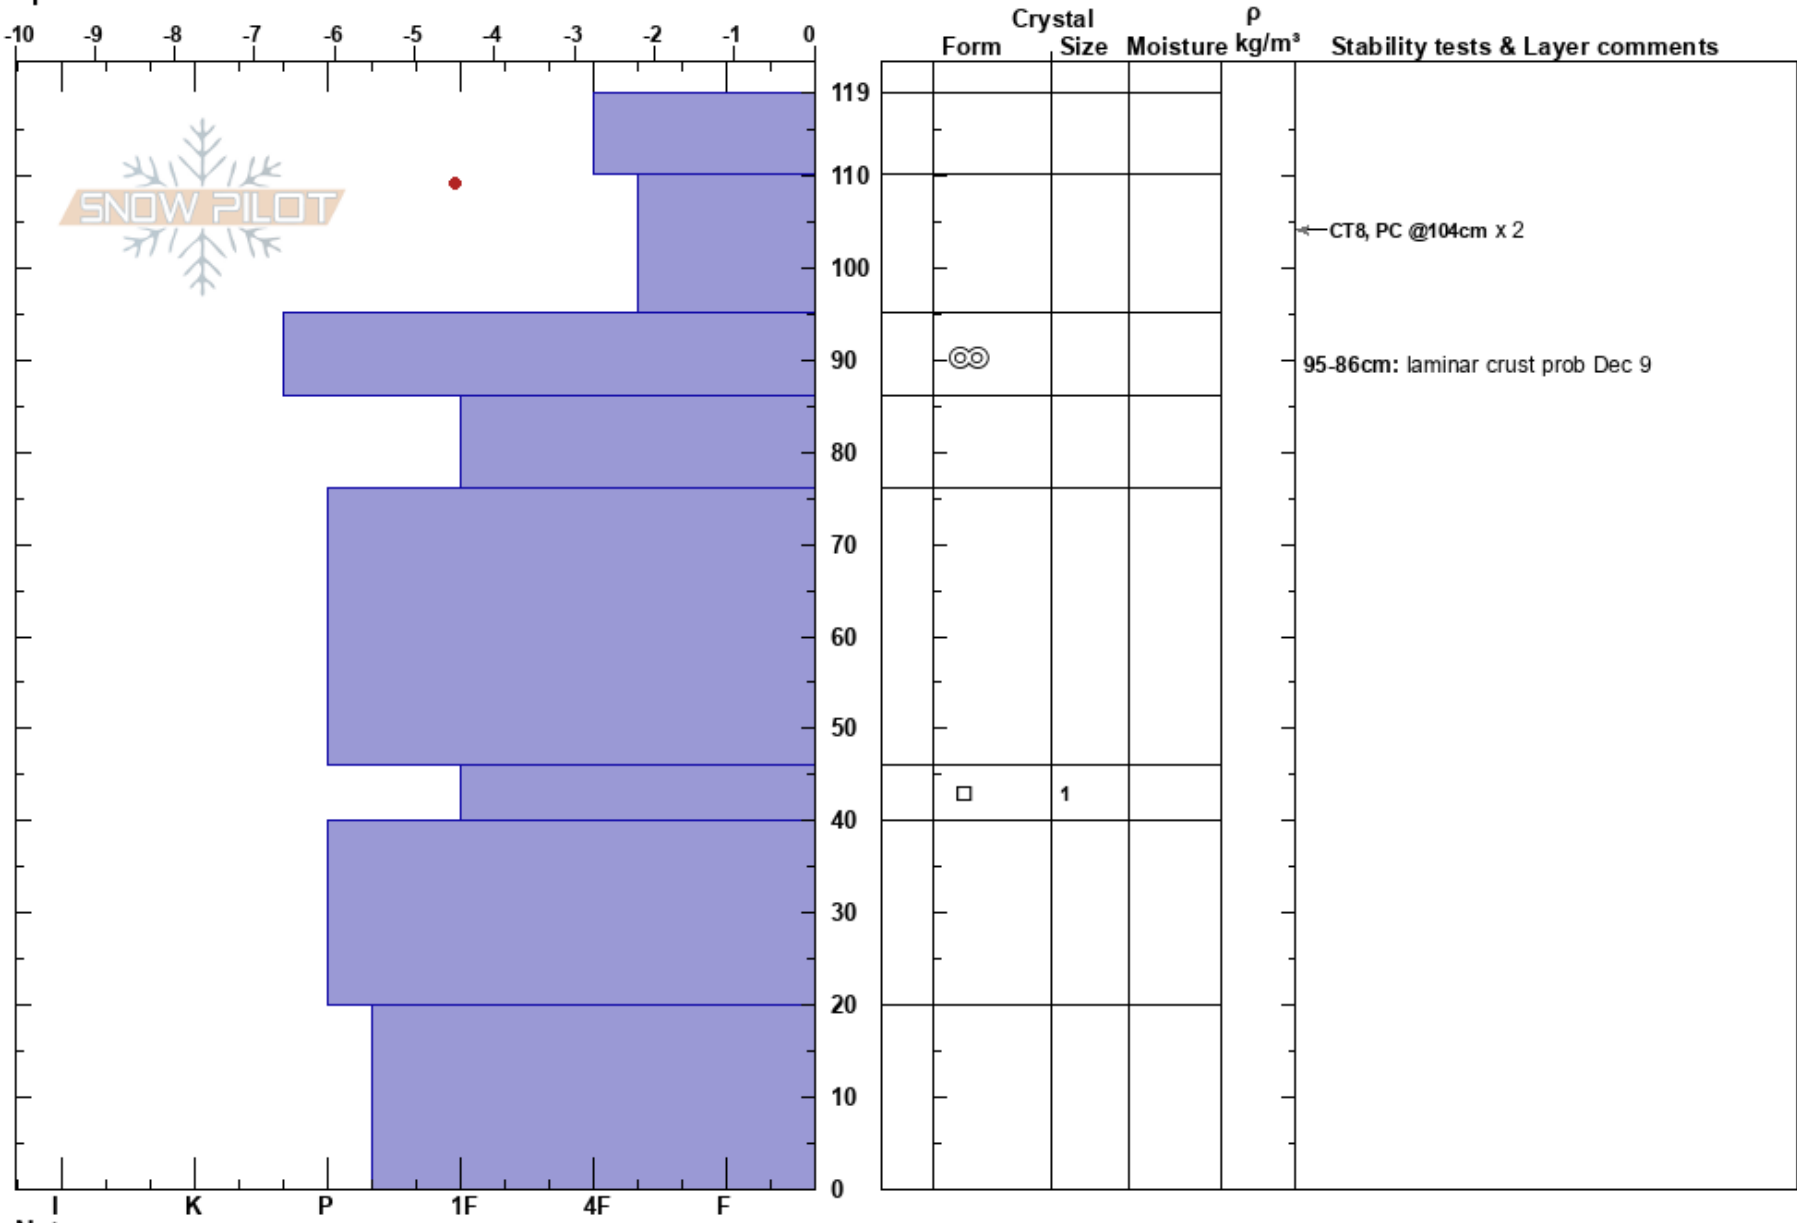

Forum Ridge
 South Rockies
 AB
 Elevation: 2060 m
 Aspect: E
 Specifics:

Cynthia Werier
 17/12/2020 - 10:45
 Co-ord:
 Slope Angle: 30°
 Wind Loading: yes

Stability:
 Air Temperature: -4°C
 Sky Cover: OVC
 Precipitation: S1
 Wind: SW Moderate

HS:119
 PF:30
 PS:5
 95-86cm: laminar crust prob Dec 9

Notes: Break below Dec 9 crust with additional taps x 2.