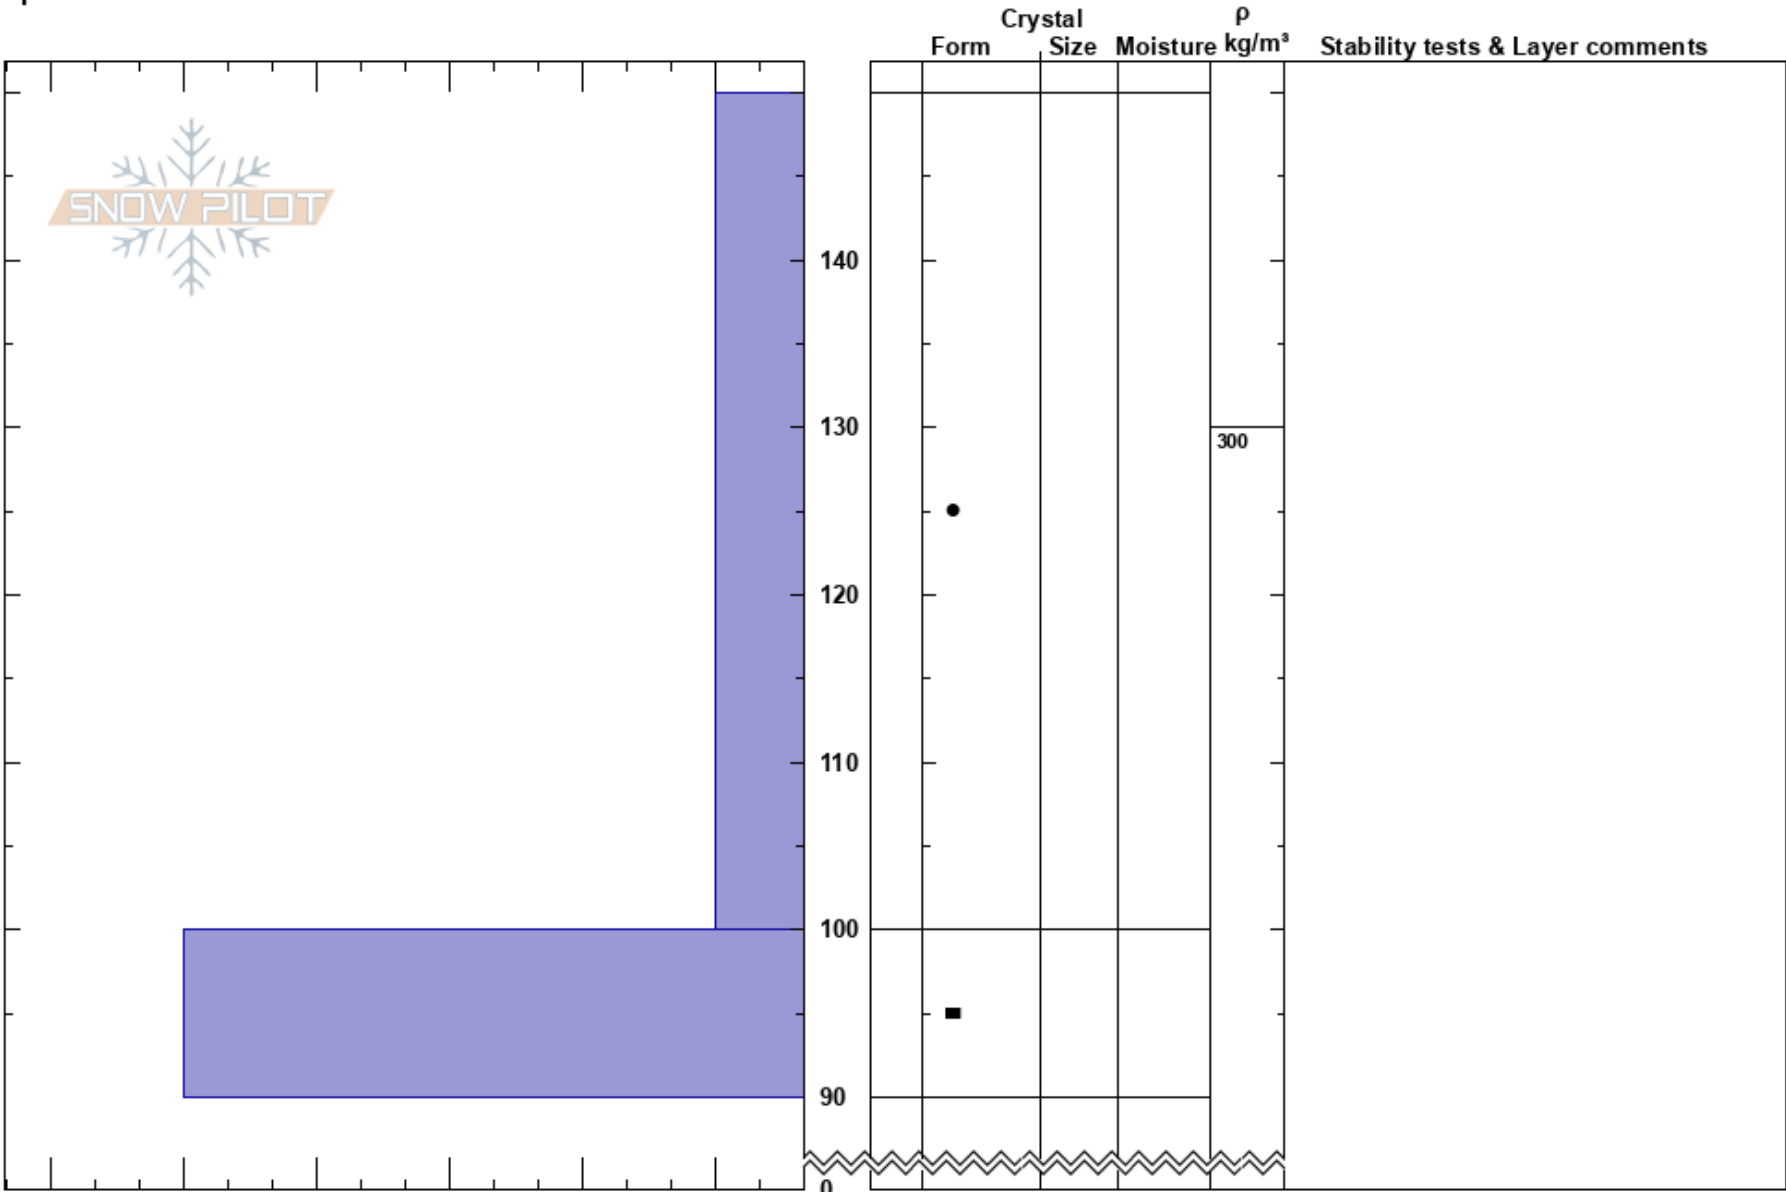

ned test Ned Bair
 Eastern Sierra Nevada 03/30/2017 - 12:00pm
 CA
Elevation:
Aspect:
Specifics:

Co-ord:
Slope Angle:
Wind Loading:

Stability:
Air Temperature:
Sky Cover:
Precipitation:
Wind:

Layer Notes: