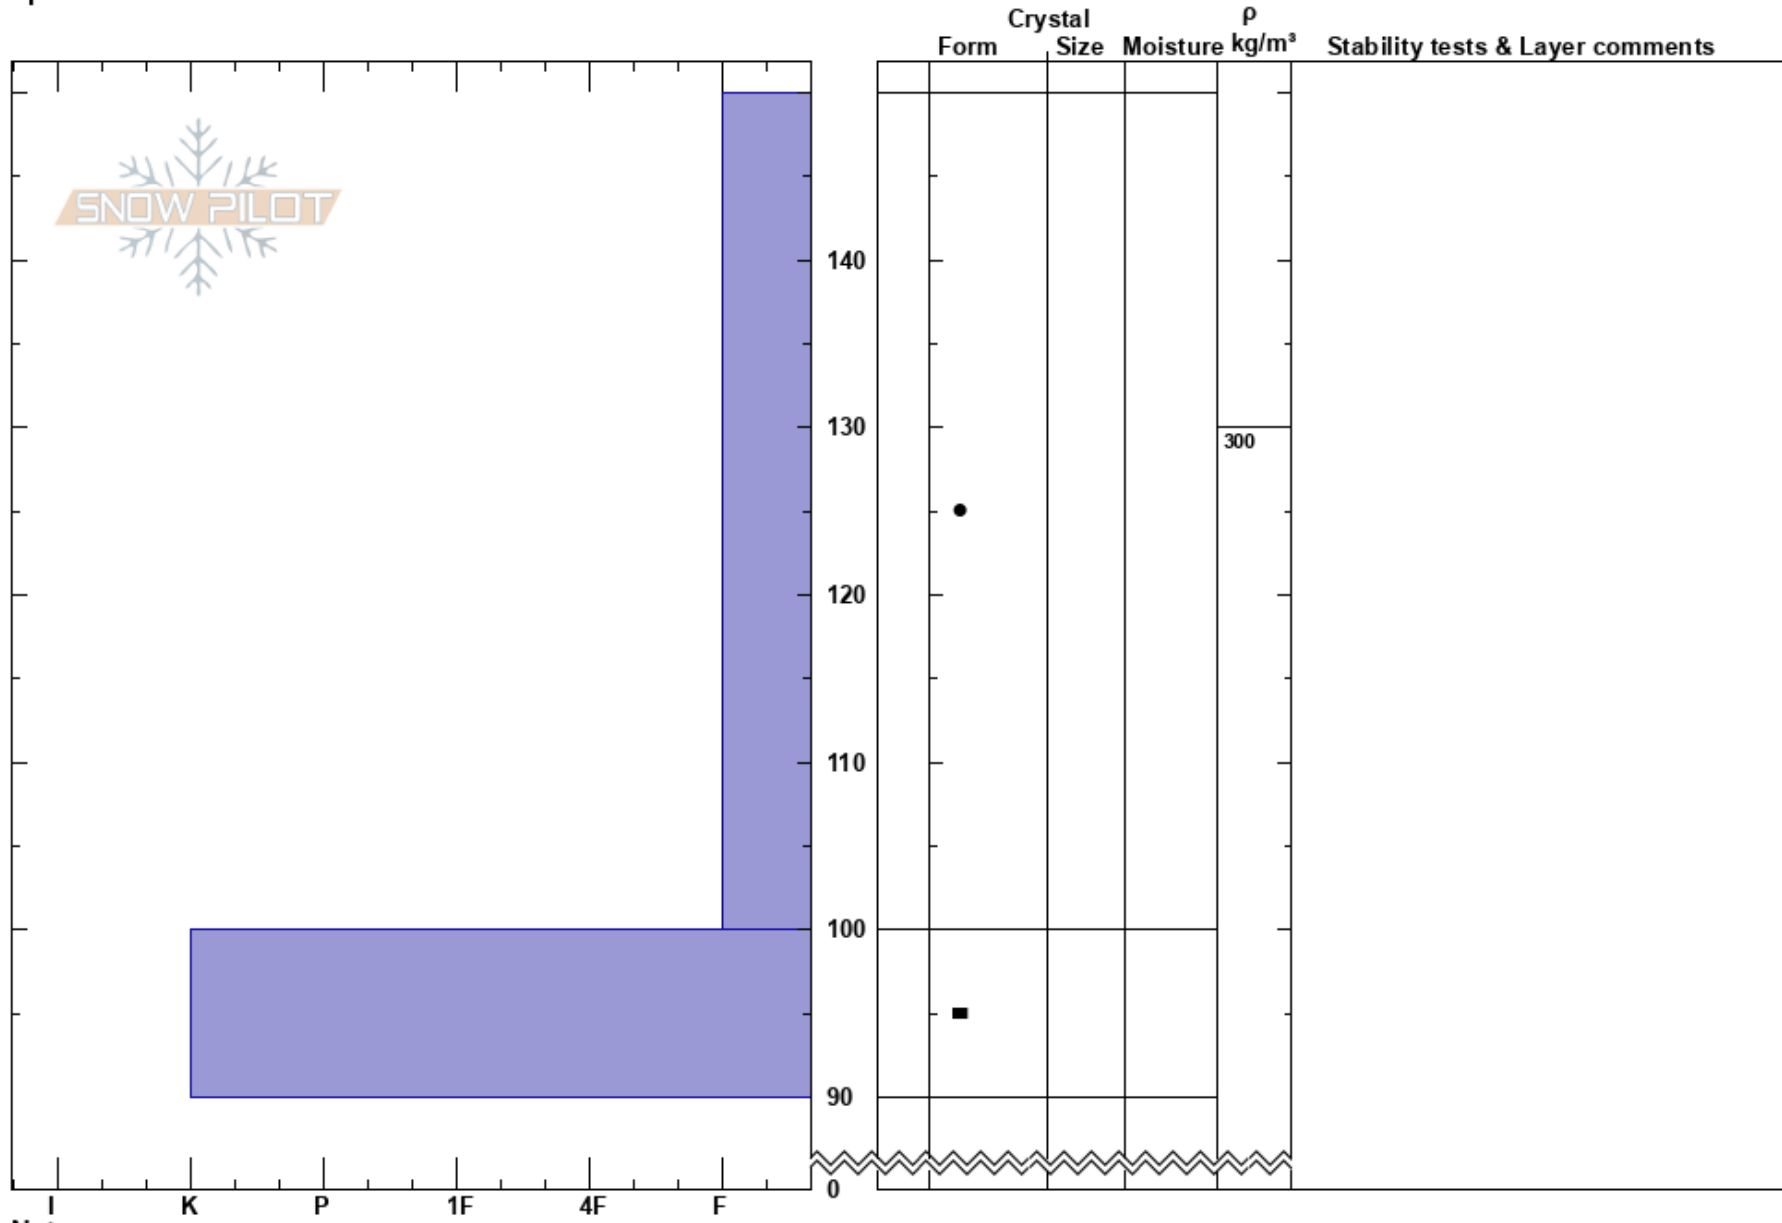

ned test
Eastern Sierra Nevada
CA
Elevation:
Aspect:
Specifics:

Ned Bair
03/30/2017 - 12:00pm
Co-ord:
Slope Angle:
Wind Loading:

Stability:
Air Temperature:
Sky Cover:
Precipitation:
Wind:

Layer Notes:

Notes: