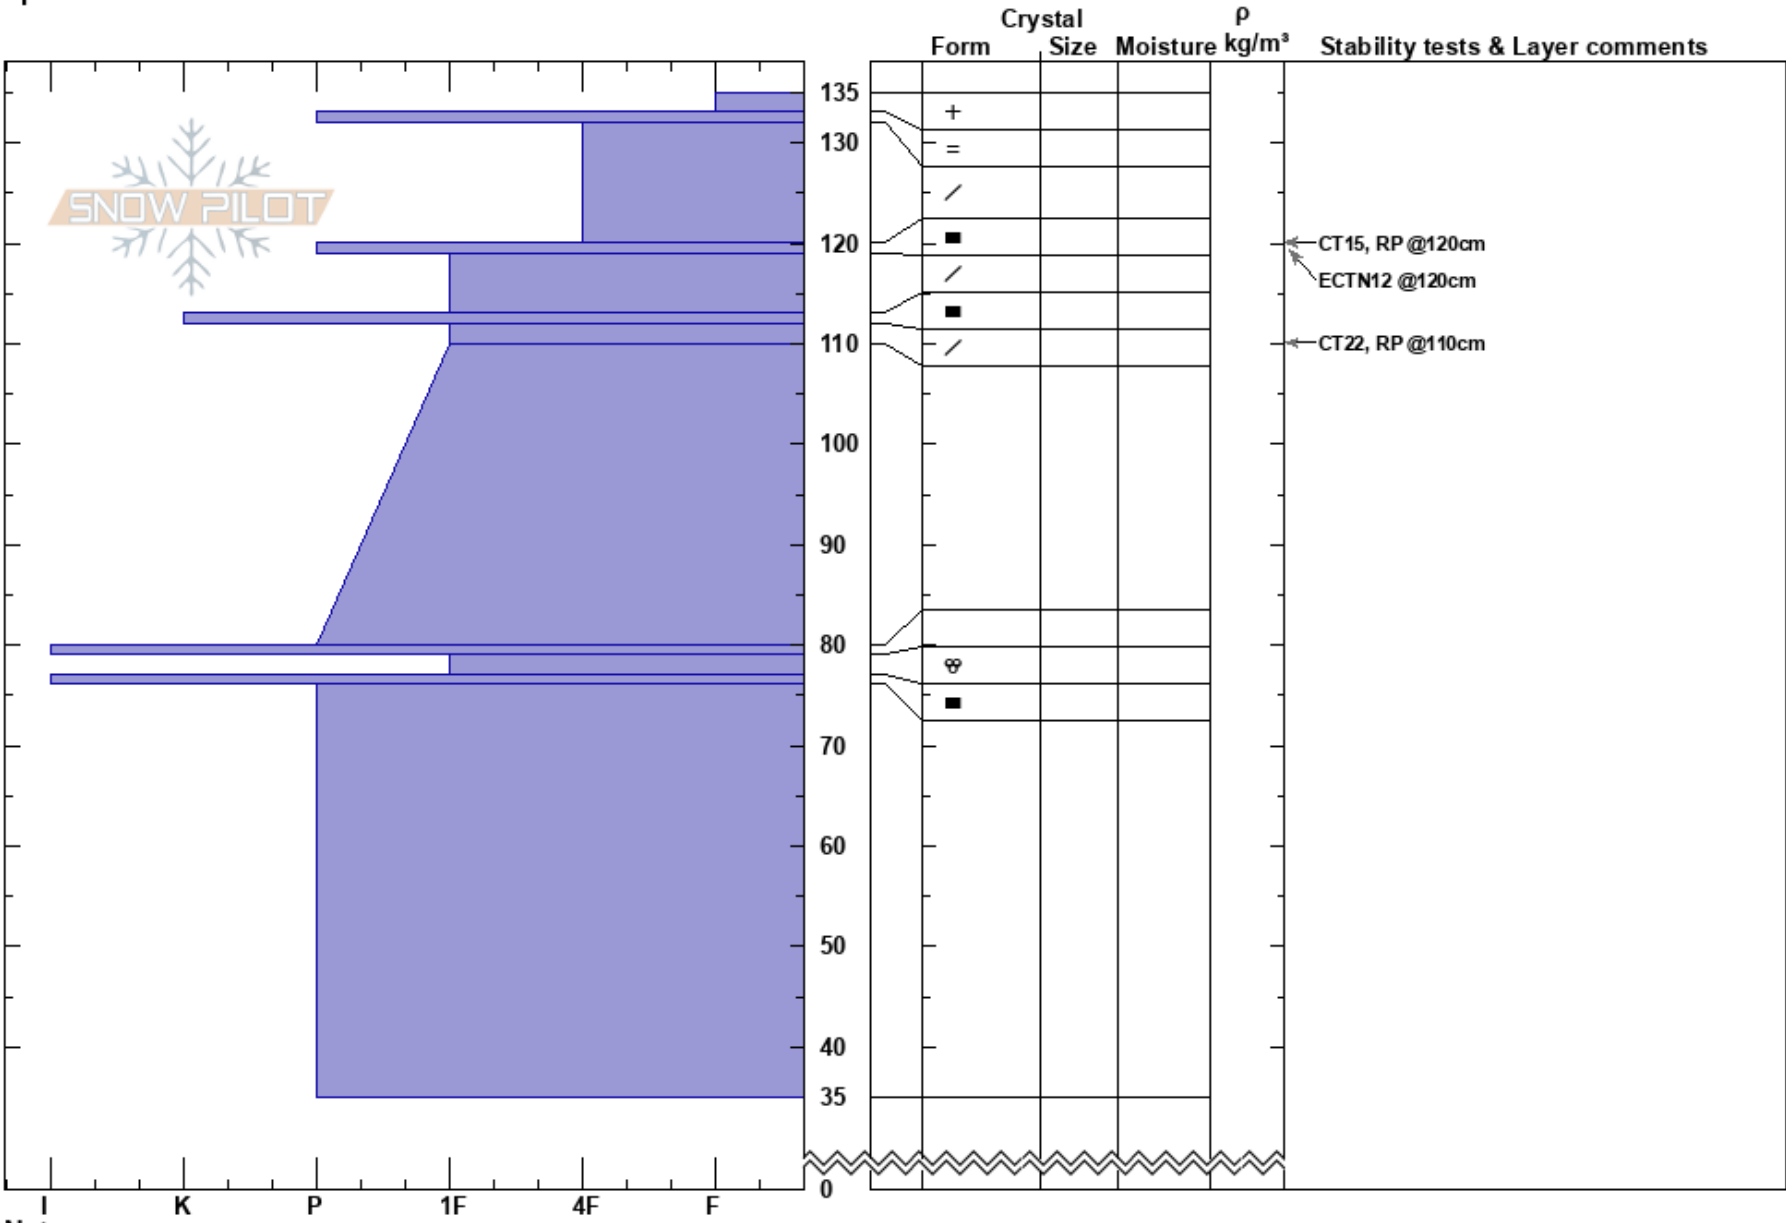

Tumalo NW BTL
 Three Sisters
 OR
 Elevation: 7215 ft
 Aspect:
 Specifics:

Aaron Hartz
 12/16/2020 - 2:00pm
 Co-ord: 10T 608273W 4873721N
 Slope Angle: 20°
 Wind Loading:

Stability:
 Air Temperature: -3.5°C
 Sky Cover: OVC
 Precipitation: S2
 Wind: SW Light Breeze

HS:135
 PF:35
 PS:8

Layer Notes:

Notes: