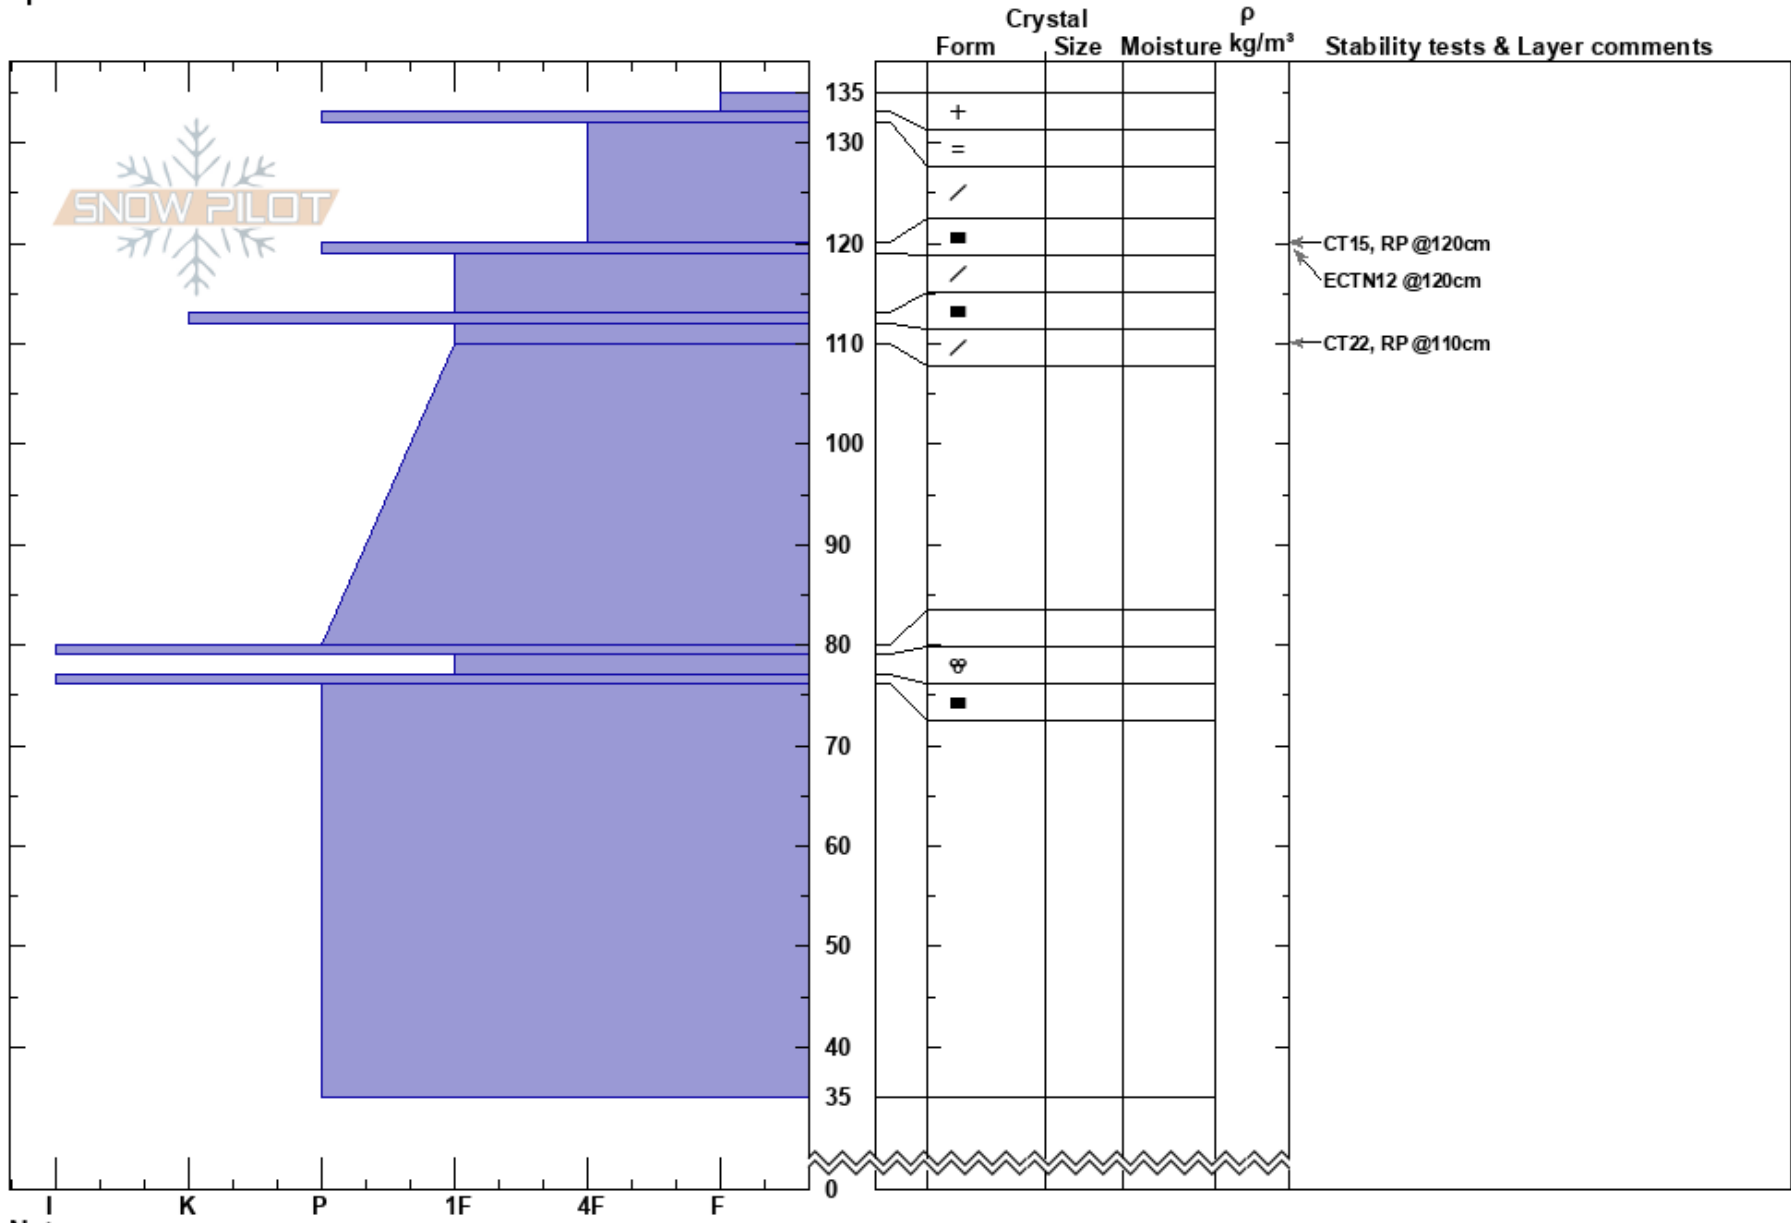

Tumalo NW BTL
 Three Sisters
 OR
 Elevation: 7215 ft
 Aspect:
 Specifics:

Aaron Hartz
 12/16/2020 - 2:00pm
 Co-ord: 10T 608273W 4873721N
 Slope Angle: 20°
 Wind Loading:

Stability:
 Air Temperature: -3.5°C
 Sky Cover: OVC
 Precipitation: S2
 Wind: SW Light Breeze

HS:135
 PF:35
 PS:8

Layer Notes:

Notes: