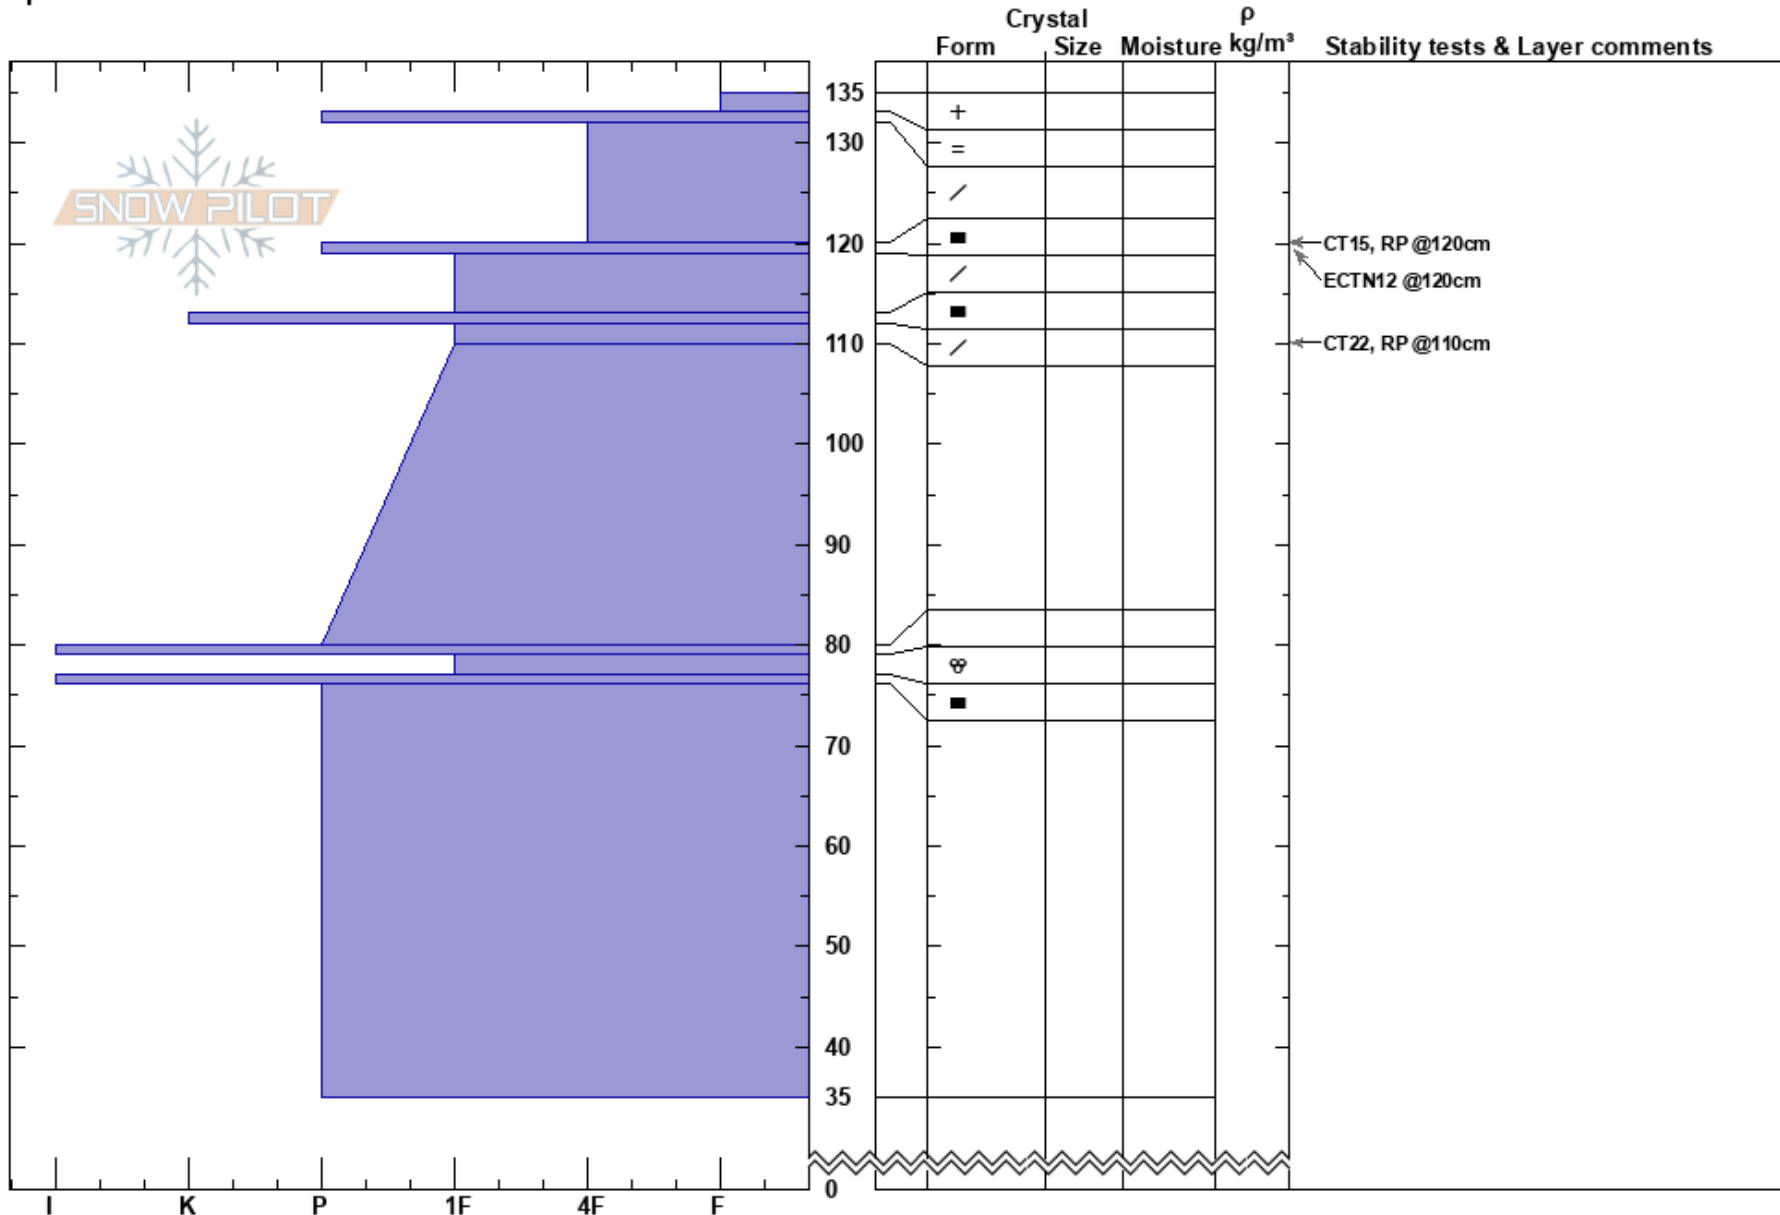

Tumalo NW BTL
 Three Sisters
 OR
 Elevation: 7215 ft
 Aspect:
 Specifics:

Aaron Hartz
 12/16/2020 - 2:00pm
 Co-ord: 10T 608273W 4873721N
 Slope Angle: 20°
 Wind Loading:

Stability:
 Air Temperature: -3.5°C
 Sky Cover: OVC
 Precipitation: S2
 Wind: SW Light Breeze

HS:135
 PF:35
 PS:8

Layer Notes:

Notes: