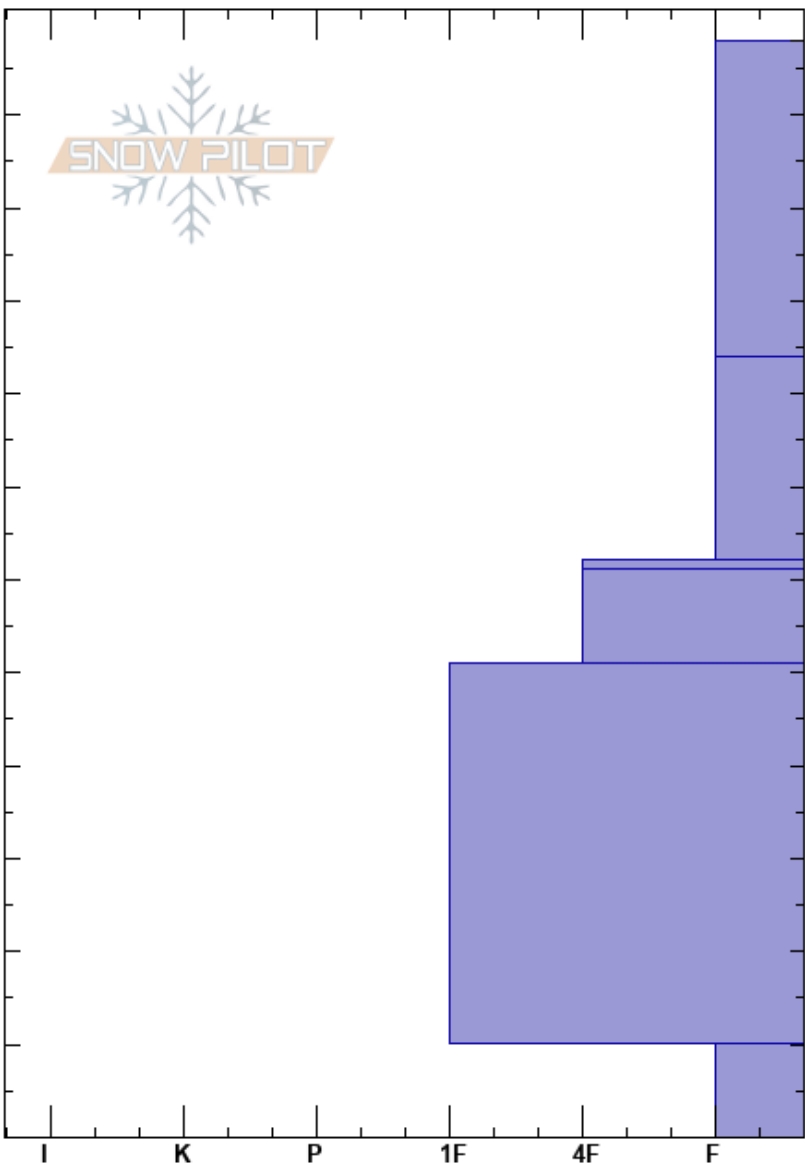

Surprise Trail  
 Teton Range  
 WY  
 Elevation: 9050 ft  
 Aspect: NE  
 Specifics:

Dylan Elder  
 12/16/2020 - 11:30am  
 Co-ord:  
 Slope Angle: 32°  
 Wind Loading:

Stability:  
 Air Temperature:  
 Sky Cover: BKN  
 Precipitation: S-1  
 Wind: Calm

HS:118  
 Layer Notes:  
 118-84cm: some faceting

Height (cm)	Crystal		$\rho$ kg/m <sup>3</sup>	Stability tests & Layer comments
	Form	Size		
118				
110				← ECTN7 @110cm ← CT6, Q1 @110cm
100	•	0.1-0.3		118-84cm: some faceting
90				← ECTN16 @92cm
80				
70	⊖	1		
60	⊙ ⊙			
50	⊖	1-2		
40				
30	• (□)	0.5-1		
20				
10	□	2-3		
0				